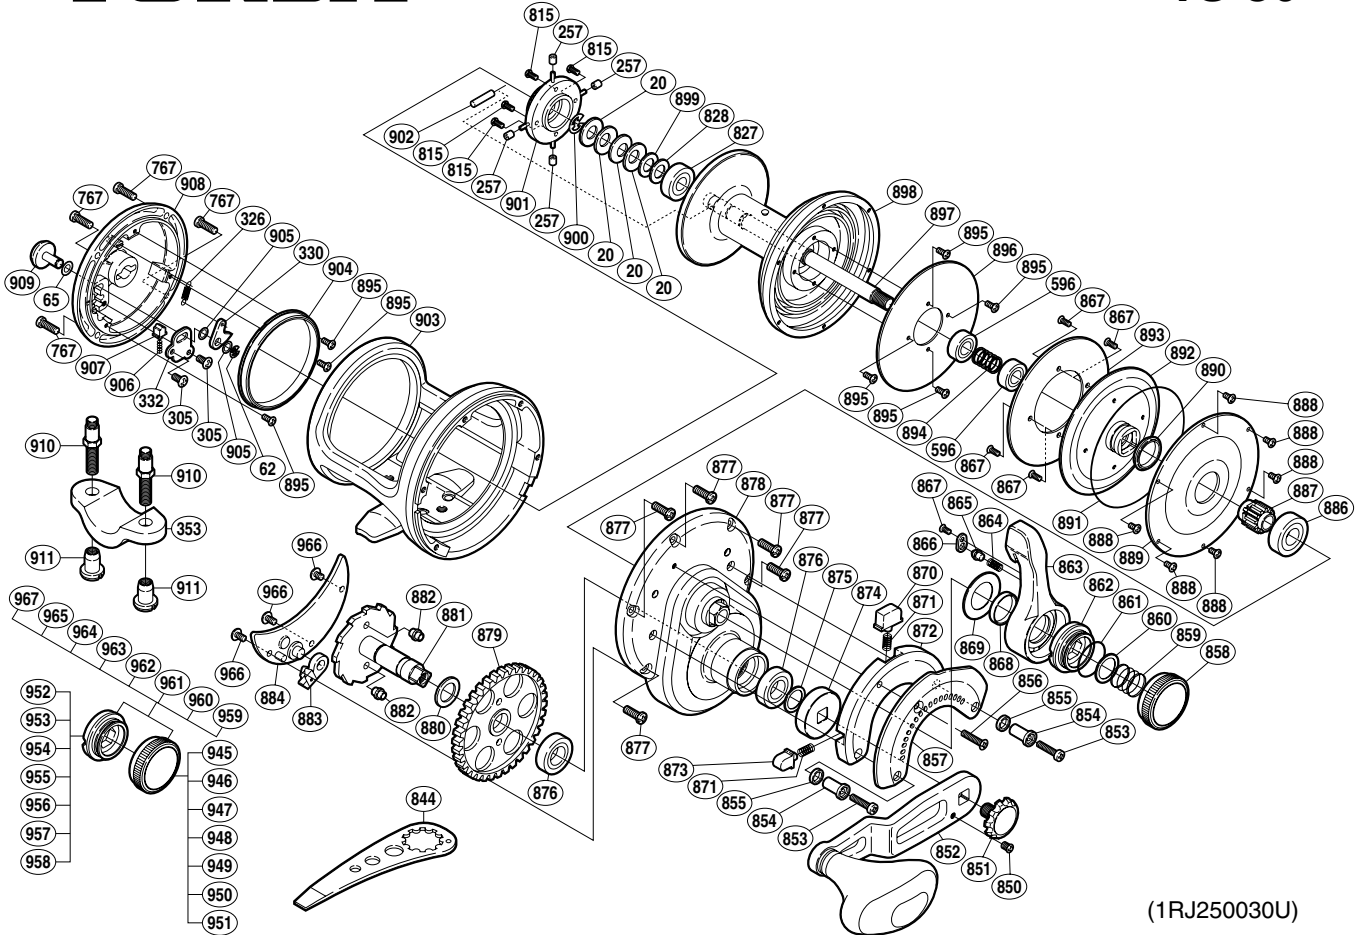

SHIMANO®

TORSA A-RB

TS-30

(1RJ250030U)

Part No.	Description	Part No.	Description	Part No.	Description
TGT0020	Coned Disc Spring	TGT0872	Right Side Plate B	TGT0908	Left Side Plate
TGT0062	E Lock	TGT0873	Free Spool Detent	TGT0909	Click Button
TGT0065	Spacer	TGT0874	Gear Shaft Shield	TGT0966	Screw
TGT0257	Brake Collar (blue)	TGT0875	Washer		
TGT0305	Screw	TGT0876	Ball Bearing	TGT0353	Rod Clamp (accessory)
TGT0326	Click Pawl Spring	TGT0877	Screw	TGT0910	Rod Clamp Nut (accessory)
TGT0330	Click Pawl	TGT0878	Right Side Plate	TGT0911	Rod Clamp Bolt (accessory)
TGT0332	Click Spring Retainer	TGT0879	Drive Gear	TGT0844	Wrench (accessory)
TGT0596	Ball Bearing	TGT0880	Washer		
TGT0767	Screw	TGT0881	Anti-Reverse Ratchet		
TGT0815	Screw	TGT0882	Anti-Reverse Ratchet Pin		
TGT0827	Ball Bearing	TGT0883	Anti-Reverse Pawl	TGT0945	Pre-Program Dial (LLS 6) (accessory)
TGT0828	Bearing Thrust Washer	TGT0884	Set Plate	TGT0946	Pre-Program Dial (LLS12) (accessory)
TGT0850	Screw	TGT0886	Ball Bearing	TGT0947	Pre-Program Dial (BFS20) (accessory)
TGT0851	Handle Bolt	TGT0887	Pinion Gear	TGT0948	Pre-Program Dial (BFS50) (accessory)
TGT0852	Handle	TGT0888	Screw	TGT0949	Pre-Program Dial (WMS) (accessory)
TGT0853	Screw	TGT0889	Cooling Shield	TGT0950	Pre-Program Dial (KFS) (accessory)
TGT0854	Screw Shield	TGT0890	Waterproof Ring	TGT0951	Pre-Program Dial (CFS) (accessory)
TGT0855	Quadrant Support	TGT0891	O Ring		
TGT0856	Screw	TGT0892	Pinion Guard	TGT0952	Lever Shaft Body (LLS 6) (accessory)
TGT0857	Lever Quadrant	TGT0893	Drag Plate	TGT0953	Lever Shaft Body (LLS12) (accessory)
TGT0858	Pre-Program Dial (LRS)	TGT0894	Pressure Release Spring	TGT0954	Lever Shaft Body (BFS20) (accessory)
TGT0859	Dial Spring	TGT0895	Screw	TGT0955	Lever Shaft Body (BFS50) (accessory)
TGT0860	Washer	TGT0896	Drag Washer	TGT0956	Lever Shaft Body (WMS) (accessory)
TGT0861	O Ring	TGT0897	Main Shaft	TGT0957	Lever Shaft Body (KFS) (accessory)
TGT0862	Lever Shaft Body (LRS)	TGT0898	Spool	TGT0958	Lever Shaft Body (CFS) (accessory)
TGT0863	Drag Control Lever	TGT0899	Washer		
TGT0864	Yoke Spring	TGT0900	E Lock	TGT0959	Quick Change Cam Assembly (LLS 6) (accessory)
TGT0865	Lever Click	TGT0901	Click Gear Support	TGT0960	Quick Change Cam Assembly (LLS12) (accessory)
TGT0866	Lever Click Cover	TGT0902	Cross Pin	TGT0961	Quick Change Cam Assembly (BFS20) (accessory)
TGT0867	Screw	TGT0903	One-Piece Frame	TGT0962	Quick Change Cam Assembly (BFS50) (accessory)
TGT0868	Lever Thrust Ring	TGT0904	Brake Ring	TGT0963	Quick Change Cam Assembly (WMS) (accessory)
TGT0869	Washer	TGT0905	Spacer	TGT0964	Quick Change Cam Assembly (KFS) (accessory)
TGT0870	Strike Stop	TGT0906	Click Spring	TGT0965	Quick Change Cam Assembly (CFS) (accessory)
TGT0871	Pressure Spring	TGT0907	Click Spring Holder	TGT0967	Quick Change Cam Assembly (LRS) (accessory)