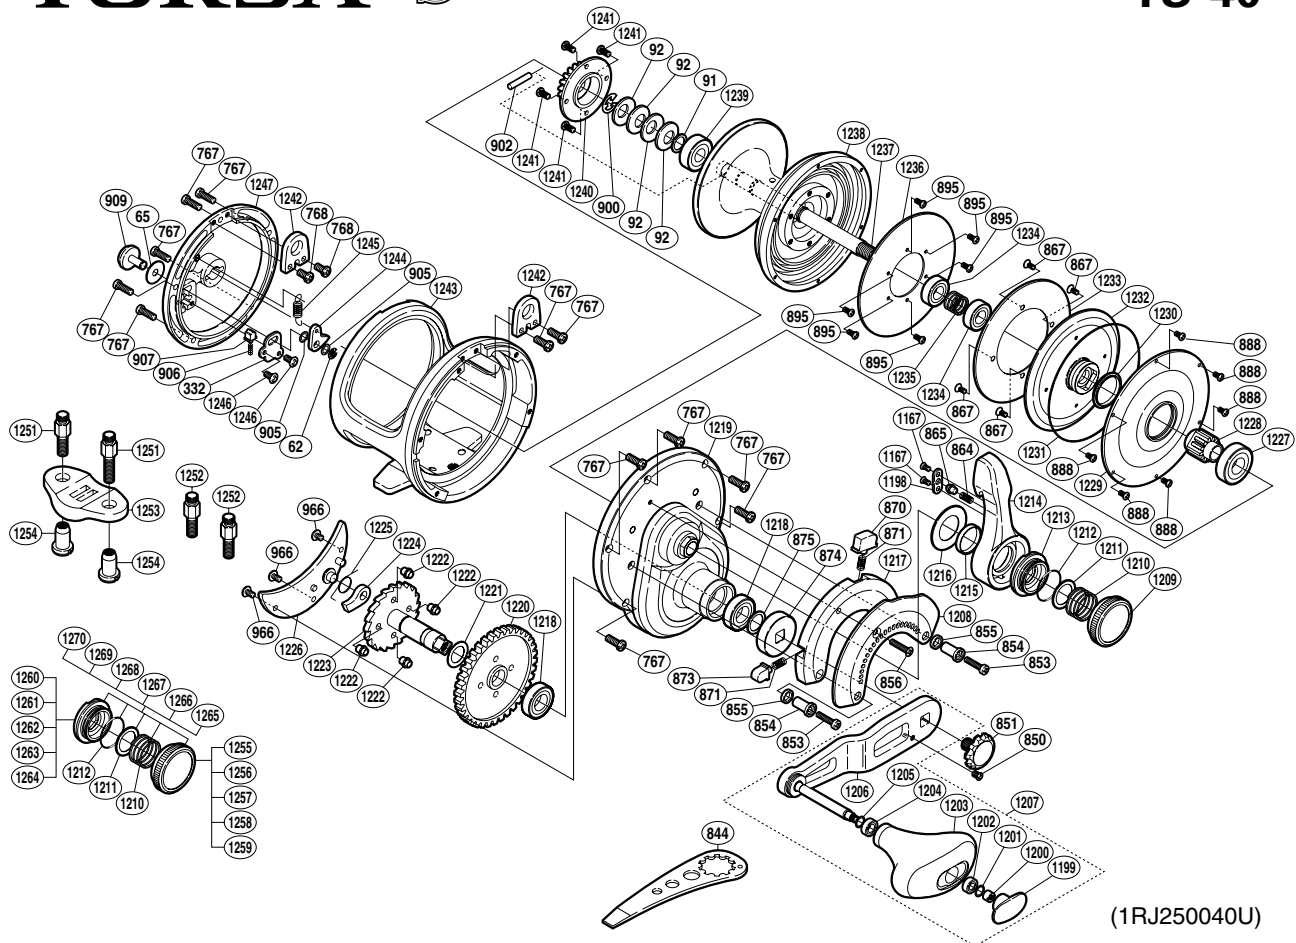

SHIMANO

TORSA SA-RB

TS-40

(1RJ250040U)

Part No.	Description	Part No.	Description	Part No.	Description
TGT0062	E Lock	TGT1202	Ball Bearing	TGT1238	Spool
TGT0065	Spacer	TGT1203	Handle Knob	TGT1239	Ball Bearing
TGT0091	Bearing Thrust Washer	TGT1204	Ball Bearing	TGT1240	Click Gear Support
TGT0092	Coned Disc Spring	TGT1205	Washer	TGT1241	Screw
TGT0257	Brake Collar (blue)	TGT1206	Handle Shank Assembly	TGT1242	Harness Lug
TGT0332	Click Spring Retainer	TGT1207	Handle Assembly	TGT1243	One-Piece Frame
TGT0767	Screw	TGT1208	Lever Quadrant	TGT1244	Click Pawl
TGT0768	Screw	TGT1209	Pre-Program Dial (LRS)	TGT1245	Click Pawl Spring
TGT0850	Screw	TGT1210	Dial Spring	TGT1246	Screw
TGT0851	Handle Bolt	TGT1211	Washer	TGT1247	Left Side Plate
TGT0853	Screw	TGT1212	O Ring		
TGT0854	Screw Shield	TGT1213	Lever Shaft Body (LRS)	TGT1251	Rod Clamp Bolt (accessory)
TGT0855	Quadrant Support	TGT1214	Drag Control Lever	TGT1252	Rod Clamp Bolt S (accessory)
TGT0856	Screw	TGT1215	Lever Thrust Ring	TGT1253	Rod Clamp (accessory)
TGT0864	Yoke Spring	TGT1216	Washer	TGT1254	Rod Clamp Nut (accessory)
TGT0865	Lever Click	TGT1217	Right Side Plate B	TGT0844	Wrench (accessory)
TGT0867	Screw	TGT1218	Ball Bearing		
TGT0870	Strike Stop	TGT1219	Right Side Plate		
TGT0871	Pressure Spring	TGT1220	Drive Gear	TGT1255	Pre-Program Dial (DNK20) (accessory)
TGT0873	Free Spool Detent	TGT1221	Washer	TGT1256	Pre-Program Dial (DNK30-40) (accessory)
TGT0874	Gear Shaft Shield	TGT1222	Anti-Reverse Ratchet Pin	TGT1257	Pre-Program Dial (CFS) (accessory)
TGT0875	Washer	TGT1223	Anti-Reverse Ratchet	TGT1258	Pre-Program Dial (UFS) (accessory)
TGT0888	Screw	TGT1224	Anti-Reverse Pawl	TGT1259	Pre-Program Dial (BFS80) (accessory)
TGT0895	Screw	TGT1225	Anti-Reverse Pawl Spring		
TGT0900	E Lock	TGT1226	Set Plate	TGT1260	Lever Shaft Body (DNK20) (accessory)
TGT0902	Cross Pin	TGT1227	Ball Bearing	TGT1261	Lever Shaft Body (DNK30-40) (accessory)
TGT0905	Spacer	TGT1228	Pinion Gear	TGT1262	Lever Shaft Body (CFS) (accessory)
TGT0906	Click Spring	TGT1229	Cooling Shield	TGT1263	Lever Shaft Body (UFS) (accessory)
TGT0907	Click Spring Holder	TGT1230	Waterproof Ring	TGT1264	Lever Shaft Body (BFS80) (accessory)
TGT0909	Click Button	TGT1231	O Ring		
TGT0966	Screw	TGT1232	Pinion Guard	TGT1265	Quick Change Cam Assembly (LRS) (accessory)
TGT1167	Screw	TGT1233	Drag Plate	TGT1266	Quick Change Cam Assembly (DNK20) (accessory)
TGT1198	Lever Click Cover	TGT1234	Ball Bearing	TGT1267	Quick Change Cam Assembly (DNK30-40) (accessory)
TGT1199	Handle Knob Seal	TGT1235	Pressure Release Spring	TGT1268	Quick Change Cam Assembly (CFS) (accessory)
TGT1200	Handle Nut	TGT1236	Drag Washer	TGT1269	Quick Change Cam Assembly (UFS) (accessory)
TGT1201	Washer	TGT1237	Spool Shaft	TGT1270	Quick Change Cam Assembly (BFS80) (accessory)