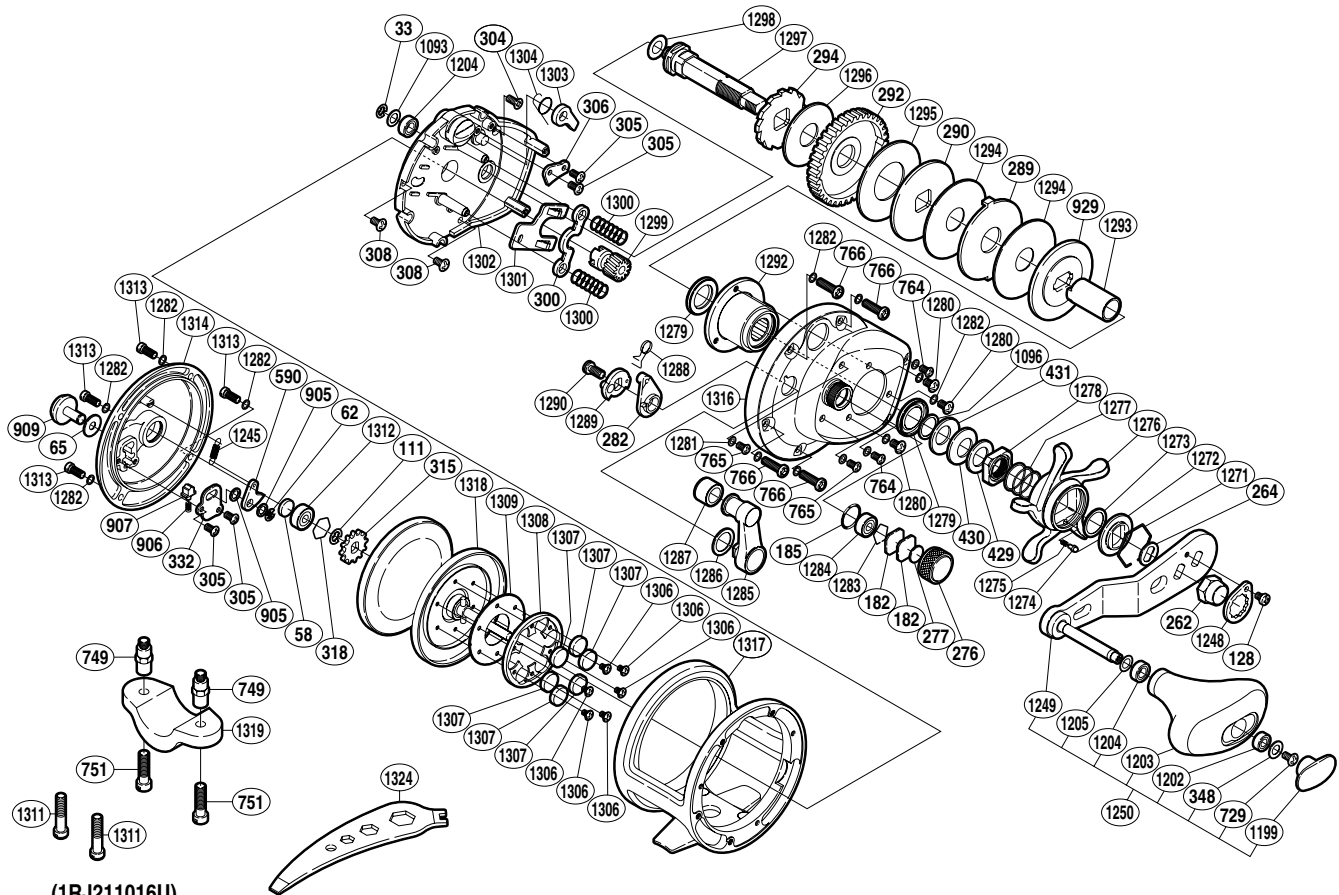

SHIMANO

TRINIDAD SA-RB

TN-16DC

(1RJ211016U)

Part No.	Description	Part No.	Description	Part No.	Description
TGT0033	E Lock	TGT0905	Spacer	TGT1289	Clutch Cam
TGT0058	Spacer B	TGT0906	Click Spring	TGT1290	Screw
TGT0062	E Lock	TGT0907	Click Spring Holder	TGT1292	Drive Shaft Holder
TGT0065	Spacer	TGT0909	Click Button	TGT1293	Roller Clutch Inner Tube
TGT0111	E Lock	TGT0929	Key Washer	TGT1294	Drag Washer
TGT0128	Screw	TGT1093	Washer	TGT1295	Drag Washer
TGT0182	Cast Control Spacer	TGT1096	Washer	TGT1296	Drag Washer
TGT0185	O Ring	TGT1199	Handle Knob Seal	TGT1297	Drive Shaft
TGT0262	Handle Nut	TGT1202	Ball Bearing	TGT1298	Washer
TGT0264	Drive Shaft Shield	TGT1203	Handle Knob	TGT1299	Pinion Gear
TGT0276	Cast Control Cap	TGT1204	Ball Bearing	TGT1300	Yoke Spring
TGT0277	Cast Control Spacer	TGT1205	Washer	TGT1301	Clutch Plate
TGT0282	Eccentric Cam Bushing	TGT1245	Click Pawl Spring	TGT1302	Set Plate Assembly
TGT0289	Eared Washer	TGT1248	Handle Nut Plate	TGT1303	Anti-Reverse Pawl
TGT0290	Key Washer	TGT1249	Handle Shank Assembly	TGT1304	Anti-Reverse Pawl Spring
TGT0292	Drive Gear	TGT1250	Handle Assembly	TGT1306	Screw
TGT0294	Anti-Reverse Ratchet	TGT1271	Click Plate Retainer	TGT1307	Magnet
TGT0300	Yoke	TGT1272	Star Drag Click Plate	TGT1308	Magnet Retainer
TGT0304	Screw	TGT1273	Washer	TGT1309	Magnetic Plate
TGT0305	Screw	TGT1274	Click Pin	TGT1312	Ball Bearing
TGT0306	Anti-Reverse Pawl Keeper	TGT1275	Click Spring	TGT1313	Screw
TGT0308	Screw	TGT1276	Star Drag	TGT1314	Left Side Plate
TGT0315	Click Gear	TGT1277	Star Drag Spring	TGT1316	Right Side Plate
TGT0318	Bearing Retainer	TGT1278	Star Drag Nut	TGT1317	One-Piece Frame
TGT0332	Click Spring Retainer	TGT1279	Roller Clutch Water Proof	TGT1318	Spool Assembly
TGT0348	Washer	TGT1280	Screw		
TGT0429	Washer	TGT1281	Washer		
TGT0430	Coned Disc Spring (10L)	TGT1282	Washer		
TGT0431	Coned Disc Spring (10H)	TGT1283	Bearing Retainer	TGT0749	Rod Clamp Nut (accessory)
TGT0590	Click Pawl	TGT1284	Ball Bearing	TGT0751	Rod Clamp Bolt (accessory)
TGT0729	Screw	TGT1285	Clutch Lever	TGT1311	Rod Clamp Bolt (accessory)
TGT0764	Screw	TGT1286	Smoothen	TGT1319	Rod Clamp (accessory)
TGT0765	Screw	TGT1287	Clutch Lever Protector		
TGT0766	Screw	TGT1288	Clutch Spring	TGT1324	Wrench (accessory)