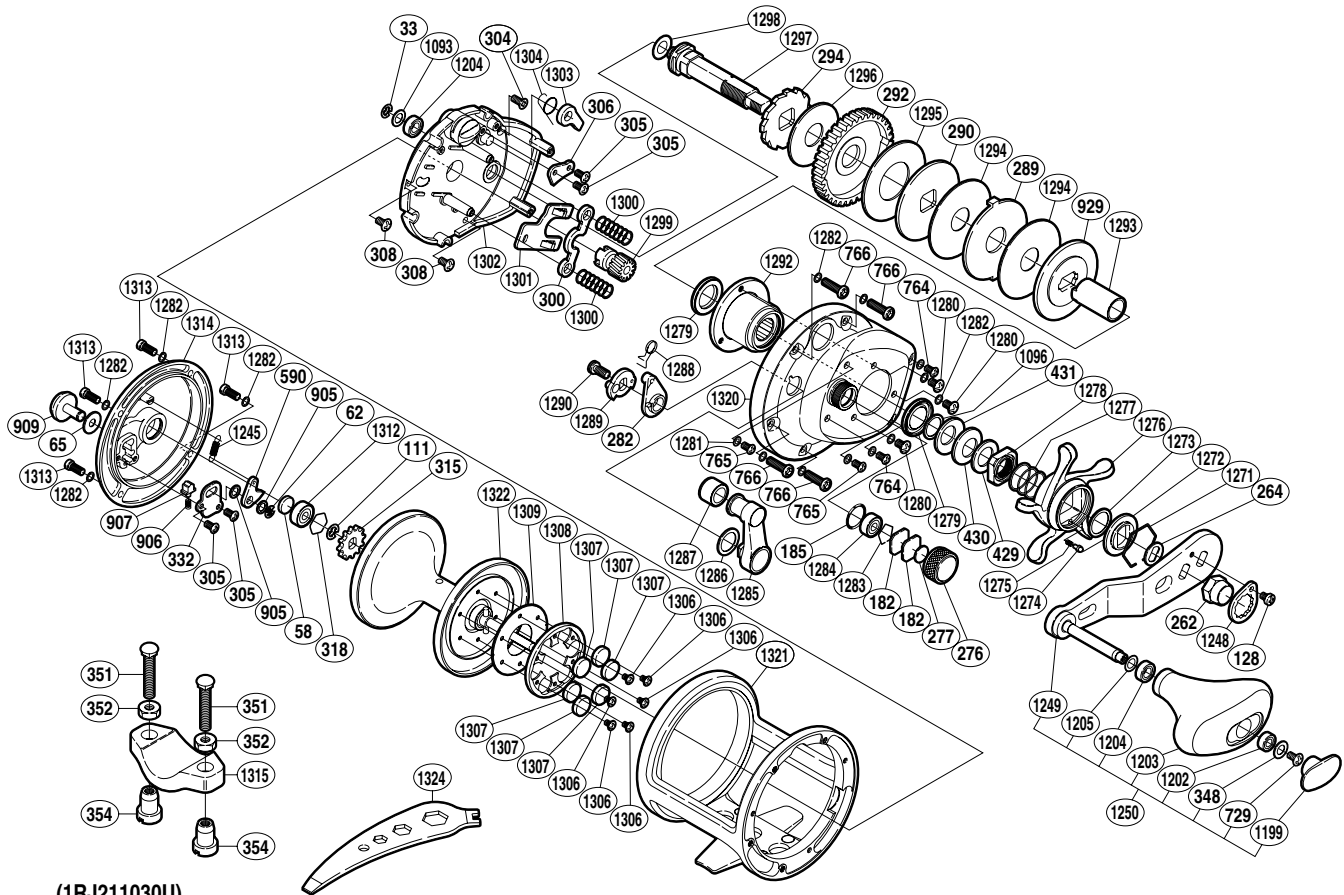

SHIMANO

TRINIDAD SA-RB

TN-30DC

(1R211030U)

Part No.	Description	Part No.	Description	Part No.	Description
TGT0033	E Lock	TGT0905	Spacer	TGT1289	Clutch Cam
TGT0058	Spacer B	TGT0906	Click Spring	TGT1290	Screw
TGT0062	E Lock	TGT0907	Click Spring Holder	TGT1292	Drive Shaft Holder
TGT0065	Spacer	TGT0909	Click Button	TGT1293	Roller Clutch Inner Tube
TGT0111	E Lock	TGT0929	Key Washer	TGT1294	Drag Washer
TGT0128	Screw	TGT1093	Washer	TGT1295	Drag Washer
TGT0182	Cast Control Spacer	TGT1096	Washer	TGT1296	Drag Washer
TGT0185	O Ring	TGT1199	Handle Knob Seal	TGT1297	Drive Shaft
TGT0262	Handle Nut	TGT1202	Ball Bearing	TGT1298	Washer
TGT0264	Drive Shaft Shield	TGT1203	Handle Knob	TGT1299	Pinion Gear
TGT0276	Cast Control Cap	TGT1204	Ball Bearing	TGT1300	Yoke Spring
TGT0277	Cast Control Spacer	TGT1205	Washer	TGT1301	Clutch Plate
TGT0282	Eccentric Cam Bushing	TGT1245	Click Pawl Spring	TGT1302	Set Plate Assembly
TGT0289	Eared Washer	TGT1248	Handle Nut Plate	TGT1303	Anti-Reverse Pawl
TGT0290	Key Washer	TGT1249	Handle Shank Assembly	TGT1304	Anti-Reverse Pawl Spring
TGT0292	Drive Gear	TGT1250	Handle Assembly	TGT1306	Screw
TGT0294	Anti-Reverse Ratchet	TGT1271	Click Plate Retainer	TGT1307	Magnet
TGT0300	Yoke	TGT1272	Star Drag Click Plate	TGT1308	Magnet Retainer
TGT0304	Screw	TGT1273	Washer	TGT1309	Magnetic Plate
TGT0305	Screw	TGT1274	Click Pin	TGT1312	Ball Bearing
TGT0306	Anti-Reverse Pawl Keeper	TGT1275	Click Spring	TGT1313	Screw
TGT0308	Screw	TGT1276	Star Drag	TGT1314	Left Side Plate
TGT0315	Click Gear	TGT1277	Star Drag Spring	TGT1320	Right Side Plate
TGT0318	Bearing Retainer	TGT1278	Star Drag Nut	TGT1321	One-Piece Frame
TGT0332	Click Spring Retainer	TGT1279	Roller Clutch Water Proof	TGT1322	Spool Assembly
TGT0348	Washer	TGT1280	Screw		
TGT0429	Washer	TGT1281	Washer		
TGT0430	Coned Disc Spring (10L)	TGT1282	Washer		
TGT0431	Coned Disc Spring (10H)	TGT1283	Bearing Retainer	TGT0351	Rod Clamp Bolt (accessory)
TGT0590	Click Pawl	TGT1284	Ball Bearing	TGT0352	Rod Clamp Nut B (accessory)
TGT0729	Screw	TGT1285	Clutch Lever	TGT0354	Rod Clamp Nut A (accessory)
TGT0764	Screw	TGT1286	Smoothen	TGT1315	Rod Clamp (accessory)
TGT0765	Screw	TGT1287	Clutch Lever Protector		
TGT0766	Screw	TGT1288	Clutch Spring	TGT1324	Wrench (accessory)