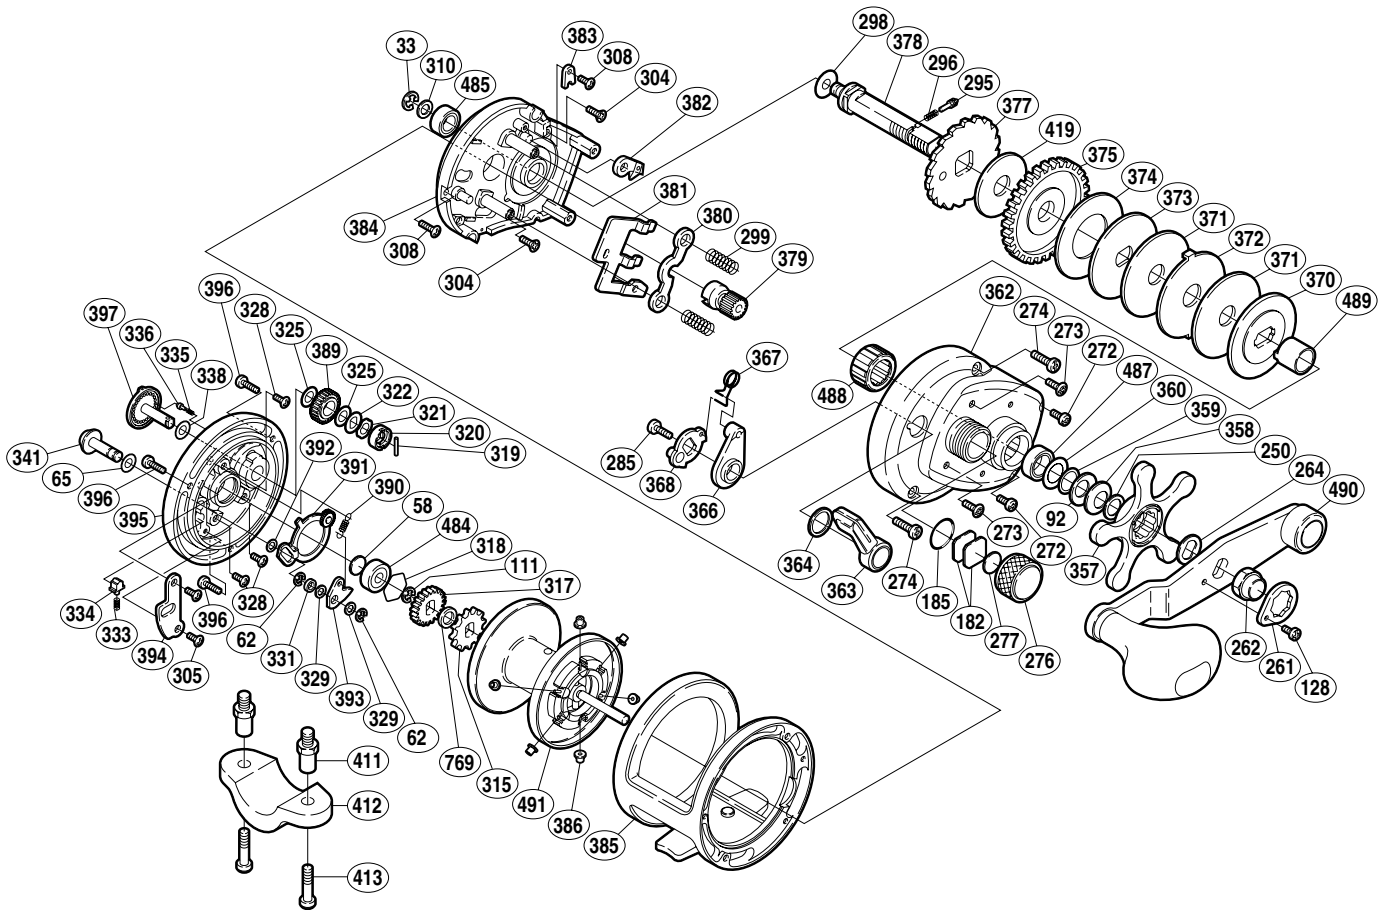

SHIMANO®

TRINIDAD ⚙️ A-RB

TN-12

Part No.	Description	Part No.	Description	Part No.	Description
TGT0033	Drive Shaft Retainer	TGT0320	"BR" Cam	TGT0379	Pinion Gear
TGT0058	Spacer "B"	TGT0321	"BR" Friction Washer	TGT0380	Yoke
TGT0062	Click Pawl Retainer	TGT0322	"BR" Washer (C)	TGT0381	Yoke Plate
TGT0065	Spacer (A)	TGT0325	"BR" Washer (B)	TGT0382	Anti-Reverse Pawl
TGT0092	Drag Spring Washer (8H)	TGT0328	"BR" Set Plate Screw	TGT0383	Anti-Reverse Pawl Keeper
TGT0111	Click Gear Retainer	TGT0329	Spacer (B)	TGT0384	Set Plate
TGT0128	Handle Nut Plate Screw	TGT0331	Click Pawl Spacer	TGT0385	One-Piece Frame
TGT0182	Cast Control Spacer (A)	TGT0333	Click Spring	TGT0386	Brake Collar
TGT0185	"O" Ring	TGT0334	Click Spring Holder	TGT0389	"BR" Gear (C)
TGT0250	Star Drag Washer	TGT0335	"BR" Click Spring	TGT0390	Click Pawl Spring
TGT0261	Handle Nut Plate	TGT0336	"BR" Click Pin	TGT0391	"BR" Set Plate
TGT0262	Handle Nut	TGT0338	"BR" Washer (D)	TGT0392	Spacer (D)
TGT0264	Drive Shaft Shield	TGT0341	Click Button	TGT0393	Click Pawl
TGT0272	Right Side Plate Screw (D)	TGT0357	Star Drag	TGT0394	Click Spring Retainer
TGT0273	Right Side Plate Screw (C)	TGT0358	Drag Spring Washer (8L)	TGT0395	Left Side Plate
TGT0274	Right Side Plate Screw (A)	TGT0359	Bearing Thrust Washer	TGT0396	Left Side Plate Screw
TGT0276	Cast Control Cap	TGT0360	Bearing Seal	TGT0397	"BR" Dial
TGT0277	Cast Control Spacer (B)	TGT0362	Right Side Plate	TGT0419	Drag Washer (A)
TGT0285	Clutch Lever Screw	TGT0363	Clutch Lever	TGT0484	Ball Bearing
TGT0295	Click Pin	TGT0364	Smoother	TGT0485	Ball Bearing
TGT0296	Click Spring	TGT0366	Eccentric Cam Bushing	TGT0487	Ball Bearing
TGT0298	Drive Shaft Washer (B)	TGT0367	Clutch Spring	TGT0488	Roller Clutch Bearing
TGT0299	Yoke Spring	TGT0368	Clutch Cam	TGT0489	Roller Clutch Inner Tube
TGT0304	Set Plate Screw (B)	TGT0370	Key Washer	TGT0490	Handle Assembly
TGT0305	Click Spring Retainer Screw	TGT0371	Drag Washer (D)	TGT0491	Spool Assembly
TGT0308	Multi-Purpose Screw	TGT0372	Eared Washer (E)	TGT0769	Spool Shaft Spacer
TGT0310	Drive Shaft Washer (A)	TGT0373	Key Washer (C)		
TGT0315	Click Gear	TGT0374	Drag Washer (B)		
TGT0317	"BR" Gear (A)	TGT0375	Drive Gear	TGT0411	Rod Clamp Nut (accessory)
TGT0318	Bearing Retainer	TGT0377	Anti-Reverse Ratchet	TGT0412	Rod Clamp (accessory)
TGT0319	"BR" Cam Pin	TGT0378	Drive Shaft	TGT0413	Rod Clamp Bolt (accessory)