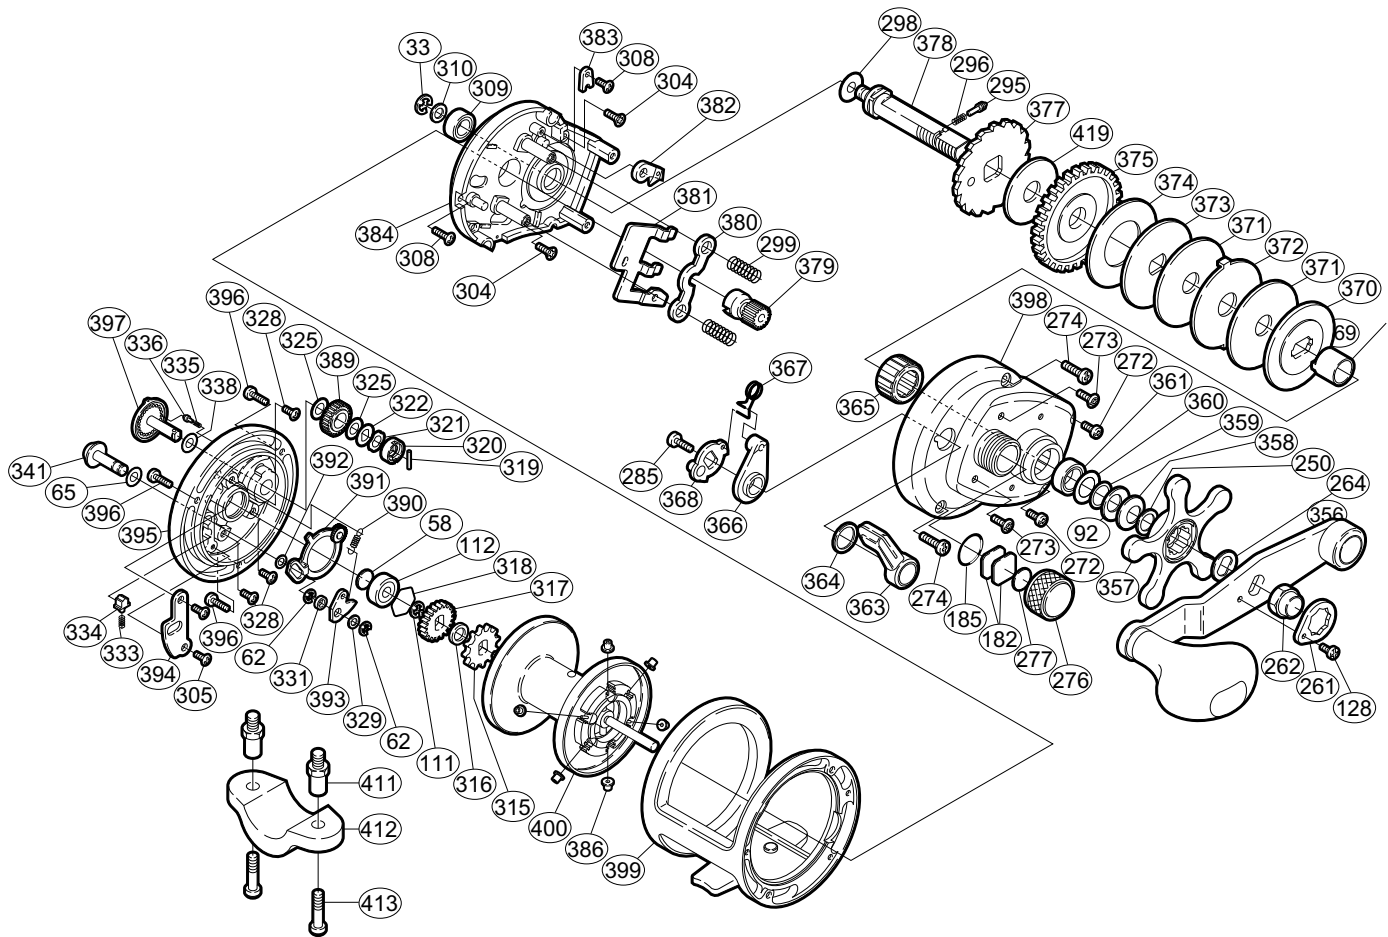

SHIMANO®

TRINIDAD®

TN-14

Part No.	Description	Part No.	Description	Part No.	Description
TGT0033	Drive Shaft Retainer	TGT0317	"BR" Gear (A)	TGT0372	Eared Washer (E)
TGT0058	Spacer"B"	TGT0318	Bearing Retainer	TGT0373	Key Washer (C)
TGT0062	Click Pawl Retainer	TGT0319	"BR" Cam Pin	TGT0374	Drag Washer (B)
TGT0065	Spacer (A)	TGT0320	"BR" Cam	TGT0375	Drive Gear
TGT0092	Drag Spring Washer (8H)	TGT0321	"BR" Friction Washer	TGT0377	Anti-Reverse Ratchet
TGT0111	Click Gear Retainer	TGT0322	"BR" Washer (C)	TGT0378	Drive Shaft
TGT0112	Ball Bearing	TGT0325	"BR" Washer (B)	TGT0379	Pinion Gear
TGT0128	Handle Nut Plate Screw	TGT0328	"BR" Set Plate Screw	TGT0380	Yoke
TGT0182	Cast Control Spacer (A)	TGT0329	Spacer (B)	TGT0381	Yoke Plate
TGT0185	"O" Ring	TGT0331	Click Pawl Spacer	TGT0382	Anti-Reverse Pawl
TGT0250	Star Drag Washer	TGT0333	Click Spring	TGT0383	Anti-Reverse Pawl Keeper
TGT0261	Handle Nut Plate	TGT0334	Click Spring Holder	TGT0384	Set Plate
TGT0262	Handle Nut	TGT0335	"BR" Click Spring	TGT0386	Brake Collar
TGT0264	Drive Shaft Shield	TGT0336	"BR" Click Pin	TGT0389	"BR" Gear (C)
TGT0272	Right Side Plate Screw (D)	TGT0338	"BR" Washer (D)	TGT0390	Click Pawl Spring
TGT0273	Right Side Plate Screw (C)	TGT0341	Click Button	TGT0391	"BR" Set Plate
TGT0274	Right Side Plate Screw (A)	TGT0356	Handle Assembly	TGT0392	Spacer (D)
TGT0276	Cast Control Cap	TGT0357	Star Drag	TGT0393	Click Pawl
TGT0277	Cast Control Spacer (B)	TGT0358	Drag Spring Washer (8L)	TGT0394	Click Spring Retainer
TGT0285	Clutch Lever Screw	TGT0359	Bearing Thrust Washer	TGT0395	Left Side Plate
TGT0295	Click Pin	TGT0360	Bearing Seal	TGT0396	Left Side Plate Screw
TGT0296	Click Spring	TGT0361	Ball Bearing	TGT0397	"BR" Dial
TGT0298	Drive Shaft Washer (B)	TGT0363	Clutch Lever	TGT0398	Right Side Plate
TGT0299	Yoke Spring	TGT0364	Smoother	TGT0399	One-Piece Frame
TGT0304	Set Plate Screw (B)	TGT0365	Roller Clutch Bearing	TGT0400	Spool Assembly
TGT0305	Click Spring Retainer Screw	TGT0366	Eccentric Cam Bushing	TGT0419	Drag Washer (A)
TGT0308	Multi-Purpose Screw	TGT0367	Clutch Spring		
TGT0309	Ball Bearing	TGT0368	Clutch Cam		
TGT0310	Drive Shaft Washer (A)	TGT0369	Roller Clutch Inner Tube	TGT0411	Rod Clamp Nut (accessory)
TGT0315	Click Gear	TGT0370	Key Washer	TGT0412	Rod Clamp (accessory)
TGT0316	Spool Shaft Spacer	TGT0371	Drag Washer (D)	TGT0413	Rod Clamp Bolt (accessory)