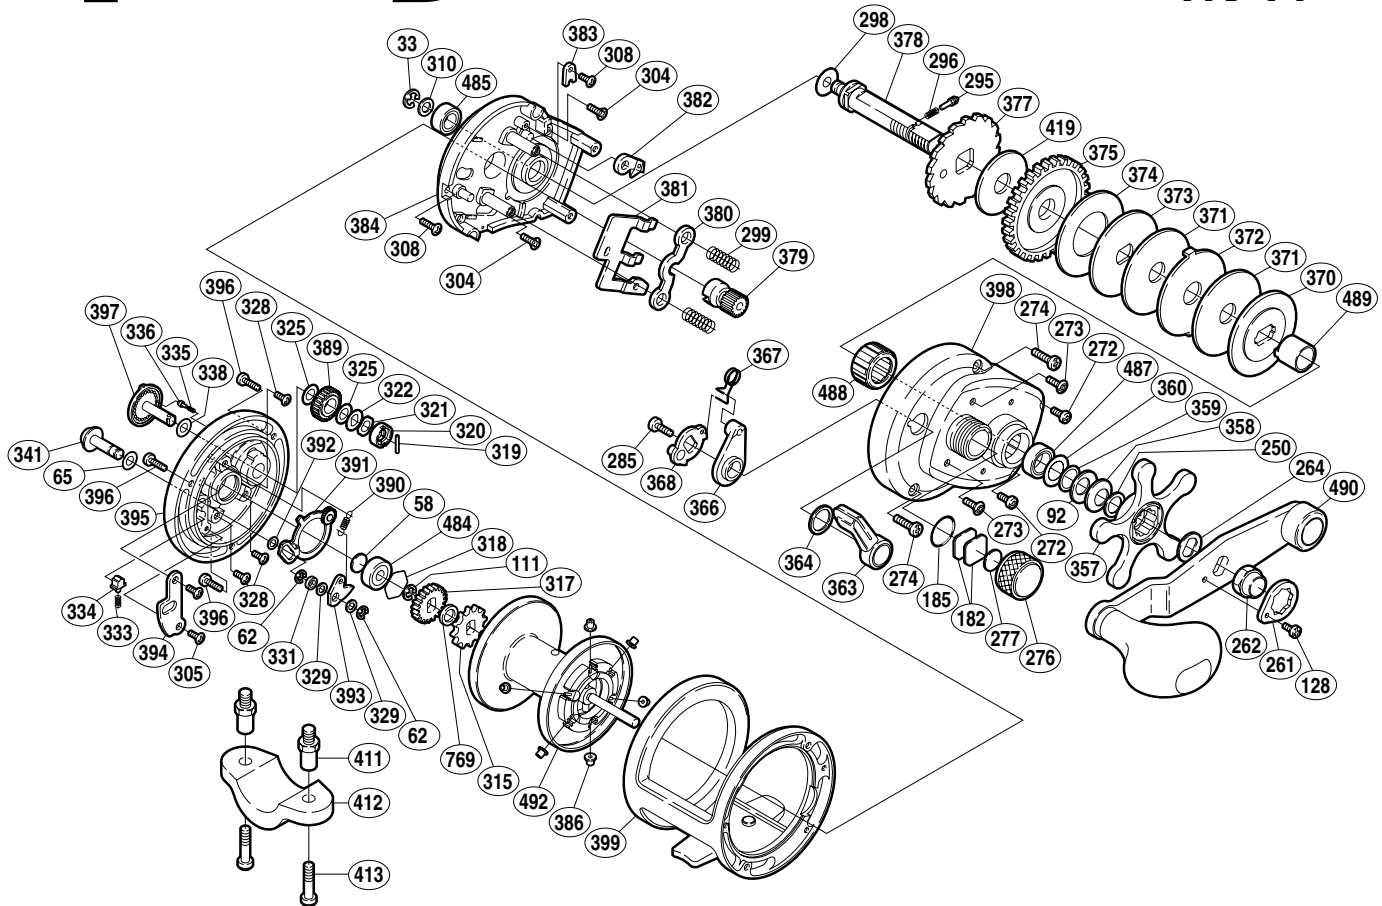

SHIMANO®

TRINIDAD A-RB

TN-14

Part No.	Description	Part No.	Description	Part No.	Description
TGT0033	Drive Shaft Retainer	TGT0320	"BR" Cam	TGT0380	Yoke
TGT0058	Spacer "B"	TGT0321	"BR" Friction Washer	TGT0381	Yoke Plate
TGT0062	Click Pawl Retainer	TGT0322	"BR" Washer (C)	TGT0382	Anti-Reverse Pawl
TGT0065	Spacer (A)	TGT0325	"BR" Washer (B)	TGT0383	Anti-Reverse Pawl Keeper
TGT0092	Drag Spring Washer (8H)	TGT0328	"BR" Set Plate Screw	TGT0384	Set Plate
TGT0111	Click Gear Retainer	TGT0329	Spacer (B)	TGT0386	Brake Collar
TGT0128	Handle Nut Plate Screw	TGT0331	Click Pawl Spacer	TGT0389	"BR" Gear (C)
TGT0182	Cast Control Spacer (A)	TGT0333	Click Spring	TGT0390	Click Pawl Spring
TGT0185	"O" Ring	TGT0334	Click Spring Holder	TGT0391	"BR" Set Plate
TGT0250	Star Drag Washer	TGT0335	"BR" Click Spring	TGT0392	Spacer (D)
TGT0261	Handle Nut Plate	TGT0336	"BR" Click Pin	TGT0393	Click Pawl
TGT0262	Handle Nut	TGT0338	"BR" Washer (D)	TGT0394	Click Spring Retainer
TGT0264	Drive Shaft Shield	TGT0341	Click Button	TGT0395	Left Side Plate
TGT0272	Right Side Plate Screw (D)	TGT0357	Star Drag	TGT0396	Left Side Plate Screw
TGT0273	Right Side Plate Screw (C)	TGT0358	Drag Spring Washer (8L)	TGT0397	"BR" Dial
TGT0274	Right Side Plate Screw (A)	TGT0359	Bearing Thrust Washer	TGT0398	Right Side Plate
TGT0276	Cast Control Cap	TGT0360	Bearing Seal	TGT0399	One-Piece Frame
TGT0277	Cast Control Spacer (B)	TGT0363	Clutch Lever	TGT0419	Drag Washer (A)
TGT0285	Clutch Lever Screw	TGT0364	Smoother	TGT0484	Ball Bearing
TGT0295	Click Pin	TGT0366	Eccentric Cam Bushing	TGT0485	Ball Bearing
TGT0296	Click Spring	TGT0367	Clutch Spring	TGT0487	Ball Bearing
TGT0298	Drive Shaft Washer (B)	TGT0368	Clutch Cam	TGT0488	Roller Clutch Bearing
TGT0299	Yoke Spring	TGT0370	Key Washer	TGT0489	Roller Clutch Inner Tube
TGT0304	Set Plate Screw (B)	TGT0371	Drag Washer (D)	TGT0490	Handle Assembly
TGT0305	Click Spring Retainer Screw	TGT0372	Eared Washer (E)	TGT0492	Spool Assembly
TGT0308	Multi-Purpose Screw	TGT0373	Key Washer (C)	TGT0769	Spool Shaft Spacer
TGT0310	Drive Shaft Washer (A)	TGT0374	Drag Washer (B)		
TGT0315	Click Gear	TGT0375	Drive Gear		
TGT0317	"BR" Gear (A)	TGT0377	Anti-Reverse Ratchet	TGT0411	Rod Clamp Nut (accessory)
TGT0318	Bearing Retainer	TGT0378	Drive Shaft	TGT0412	Rod Clamp (accessory)
TGT0319	"BR" Cam Pin	TGT0379	Pinion Gear	TGT0413	Rod Clamp Bolt (accessory)