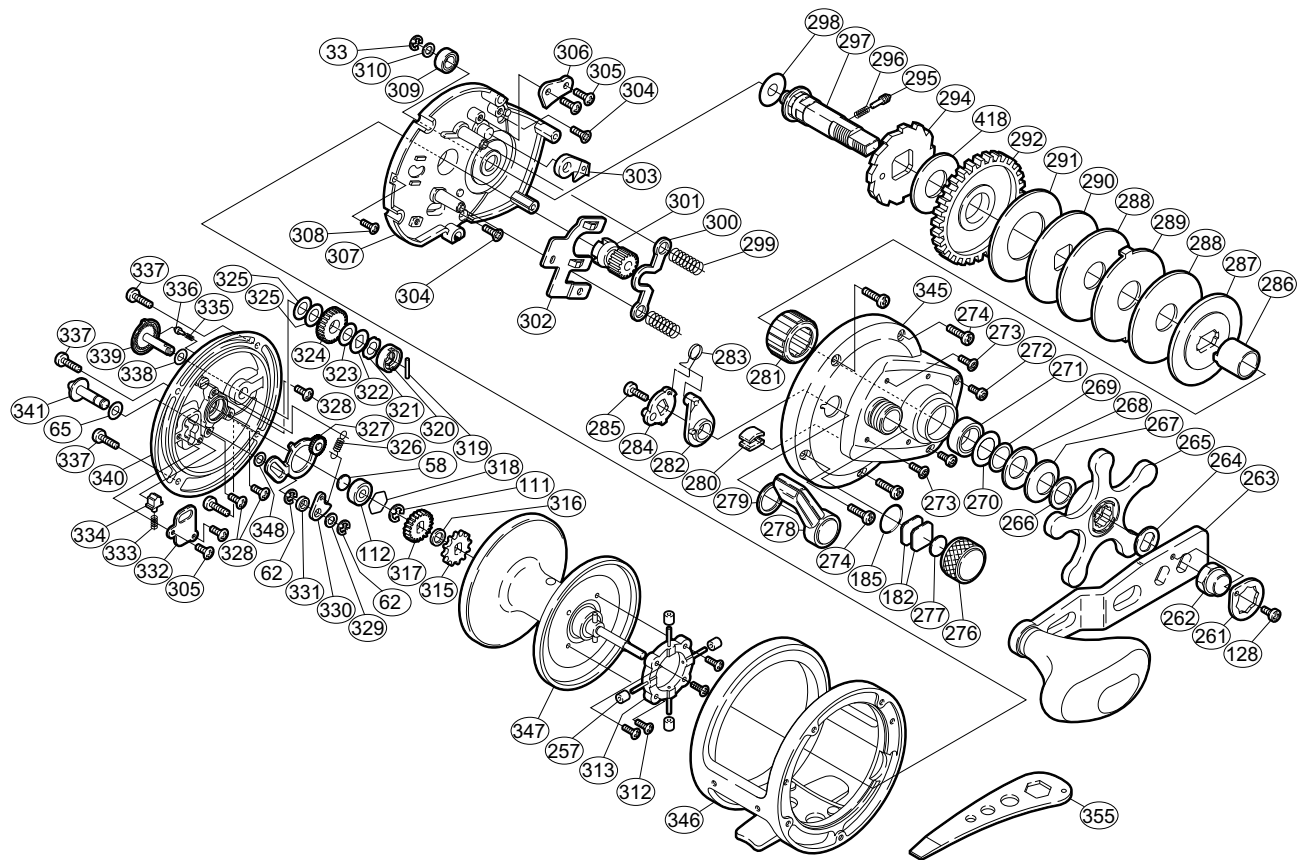

## TRINIDAD®

TN-16

Part No.	Description	Part No.	Description	Part No.	Description
TGT0033	Drive Shaft Retainer	TGT0284	Clutch Cam	TGT0319	"BR" Cam Pin
TGT0058	Spacer"B"	TGT0285	Clutch Lever Screw	TGT0320	"BR" Cam
TGT0062	Click Pawl Retainer	TGT0286	Roller Clutch Inner Tube	TGT0321	"BR" Friction Washer
TGT0065	Spacer (A)	TGT0287	Key Washer	TGT0322	"BR" Washer (C)
TGT0111	Click Gear Retainer	TGT0288	Drag Washer (D)	TGT0323	"BR" Washer (A)
TGT0112	Ball Bearing	TGT0289	Eared Washer (E)	TGT0324	"BR" Gear (C)
TGT0128	Handle Nut Plate Screw	TGT0290	Key Washer (C)	TGT0325	"BR" Washer (B)
TGT0182	Cast Control Spacer (A)	TGT0291	Drag Washer (B)	TGT0326	Click Pawl Spring
TGT0185	"O" Ring	TGT0292	Drive Gear	TGT0327	"BR" Set Plate
TGT0257	Brake Collar	TGT0294	Anti-Reverse Ratchet	TGT0328	"BR" Set Plate Screw
TGT0261	Handle Nut Plate	TGT0295	Click Pin	TGT0329	Spacer (B)
TGT0262	Handle Nut	TGT0296	Click Spring	TGT0330	Click Pawl
TGT0263	Handle Assembly	TGT0297	Drive Shaft	TGT0331	Click Pawl Spacer
TGT0264	Drive Shaft Shield	TGT0298	Drive Shaft Washer (B)	TGT0332	Click Spring Retainer
TGT0265	Star Drag	TGT0299	Yoke Spring	TGT0333	Click Spring
TGT0266	Star Drag Washer	TGT0300	Yoke	TGT0334	Click Spring Holder
TGT0267	Drag Spring Washer (9L)	TGT0301	Pinion Gear	TGT0335	"BR" Click Spring
TGT0268	Drag Spring Washer (9H)	TGT0302	Yoke Plate	TGT0336	"BR" Click Pin
TGT0269	Bearing Thrust Washer	TGT0303	Anti-Reverse Pawl	TGT0337	Left Side Plate Screw
TGT0270	Bearing Seal	TGT0304	Set Plate Screw (B)	TGT0338	"BR" Washer (D)
TGT0271	Ball Bearing	TGT0305	Multi-Purpose Screw	TGT0339	"BR" Dial
TGT0272	Right Side Plate Screw (D)	TGT0306	Anti-Reverse Pawl Keeper	TGT0340	Left Side Plate
TGT0273	Right Side Plate Screw (C)	TGT0307	Set Plate	TGT0341	Click Button
TGT0274	Right Side Plate Screw (A)	TGT0308	Set Plate Screw (A)	TGT0345	Right Side Plate
TGT0276	Cast Control Cap	TGT0309	Ball Bearing	TGT0346	One-Piece Frame
TGT0277	Cast Control Spacer (B)	TGT0310	Drive Shaft Washer (A)	TGT0347	Spool Assembly
TGT0278	Clutch Lever	TGT0312	Brake Shaft Holder Screw	TGT0348	Spacer (C)
TGT0279	Smoother	TGT0313	Brake Shaft Holder	TGT0418	Drag Washer (A)
TGT0280	Line Clip	TGT0315	Click Gear		
TGT0281	Roller Clutch Bearing	TGT0316	Spool Shaft Spacer		
TGT0282	Eccentric Cam Bushing	TGT0317	"BR" Gear (A)		
TGT0283	Clutch Spring	TGT0318	Bearing Retainer	TGT0355	Wrench (accessory)