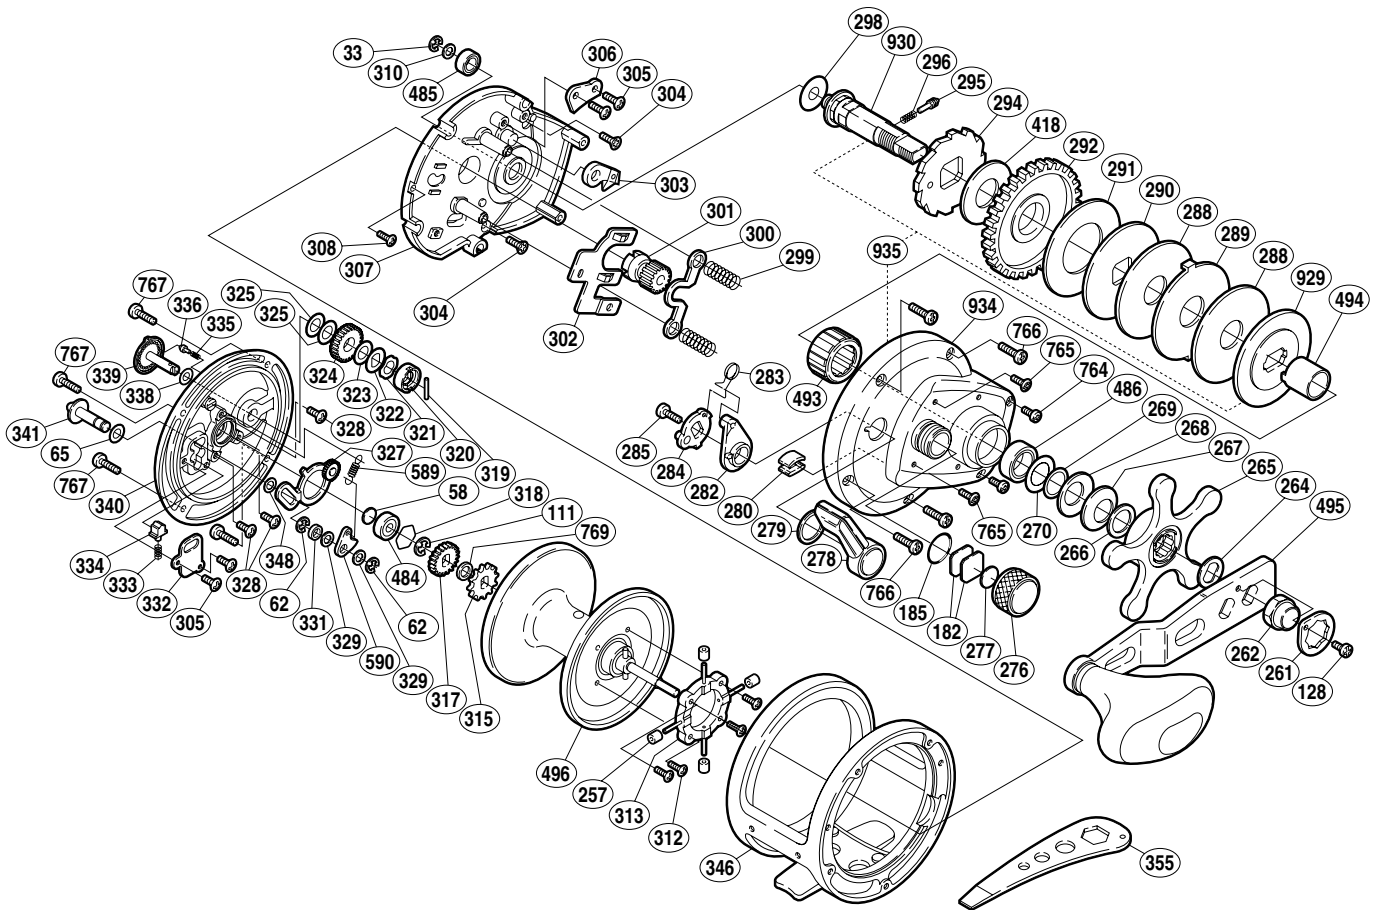

SHIMANO®

TRINIDAD A-RB

TN-16

Part No.	Description	Part No.	Description	Part No.	Description
TGT0033	Drive Shaft Retainer	TGT0294	Anti-Reverse Ratchet	TGT0333	Click Spring
TGT0058	Spacer "B"	TGT0295	Click Pin	TGT0334	Click Spring Holder
TGT0062	Click Pawl Retainer	TGT0296	Click Spring	TGT0335	"BR" Click Spring
TGT0065	Spacer (A)	TGT0298	Drive Shaft Washer (B)	TGT0336	"BR" Click Pin
TGT0111	Click Gear Retainer	TGT0299	Yoke Spring	TGT0338	"BR" Washer (D)
TGT0128	Handle Nut Plate Screw	TGT0300	Yoke	TGT0339	"BR" Dial
TGT0182	Cast Control Spacer (A)	TGT0301	Pinion Gear	TGT0340	Left Side Plate
TGT0185	"O" Ring	TGT0302	Yoke Plate	TGT0341	Click Button
TGT0257	Brake Collar	TGT0303	Anti-Reverse Pawl	TGT0346	One-Piece Frame
TGT0261	Handle Nut Plate	TGT0304	Set Plate Screw (B)	TGT0348	Spacer (C)
TGT0262	Handle Nut	TGT0305	Multi-Purpose Screw	TGT0418	Drag Washer (A)
TGT0264	Drive Shaft Shield	TGT0306	Anti-Reverse Pawl Keeper	TGT0484	Ball Bearing
TGT0265	Star Drag	TGT0307	Set Plate	TGT0485	Ball Bearing
TGT0266	Star Drag Washer	TGT0308	Set Plate Screw (A)	TGT0486	Ball Bearing
TGT0267	Drag Spring Washer (9L)	TGT0310	Drive Shaft Washer (A)	TGT0493	Roller Clutch Bearing
TGT0268	Drag Spring Washer (9H)	TGT0312	Brake Shaft Holder Screw	TGT0494	Roller Clutch Inner Tube
TGT0269	Bearing Thrust Washer	TGT0313	Brake Shaft Holder	TGT0495	Handle Assembly
TGT0270	Bearing Seal	TGT0315	Click Gear	TGT0496	Spool Assembly
TGT0276	Cast Control Cap	TGT0317	"BR" Gear (A)	TGT0589	Click Pawl Spring
TGT0277	Cast Control Spacer (B)	TGT0318	Bearing Retainer	TGT0590	Click Pawl
TGT0278	Clutch Lever	TGT0319	"BR" Cam Pin	TGT0764	Right Side Plate Screw (D)
TGT0279	Smoother	TGT0320	"BR" Cam	TGT0765	Right Side Plate Screw (C)
TGT0280	Line Clip	TGT0321	"BR" Friction Washer	TGT0766	Right Side Plate Screw (A)
TGT0282	Eccentric Cam Bushing	TGT0322	"BR" Washer (C)	TGT0767	Left Side Plate Screw
TGT0283	Clutch Spring	TGT0323	"BR" Washer (A)	TGT0769	Spool Shaft Spacer
TGT0284	Clutch Cam	TGT0324	"BR" Gear (C)	TGT0929	Key Washer
TGT0285	Clutch Lever Screw	TGT0325	"BR" Washer (B)	TGT0930	Drive Shaft
TGT0288	Drag Washer (D)	TGT0327	"BR" Set Plate	TGT0934	Right Side Plate
TGT0289	Eared Washer (E)	TGT0328	"BR" Set Plate Screw	TGT0935	Upgrade Assembly
TGT0290	Key Washer (C)	TGT0329	Spacer (B)		
TGT0291	Drag Washer (B)	TGT0331	Click Pawl Spacer		
TGT0292	Drive Gear	TGT0332	Click Spring Retainer	TGT0355	Wrench (accessory)