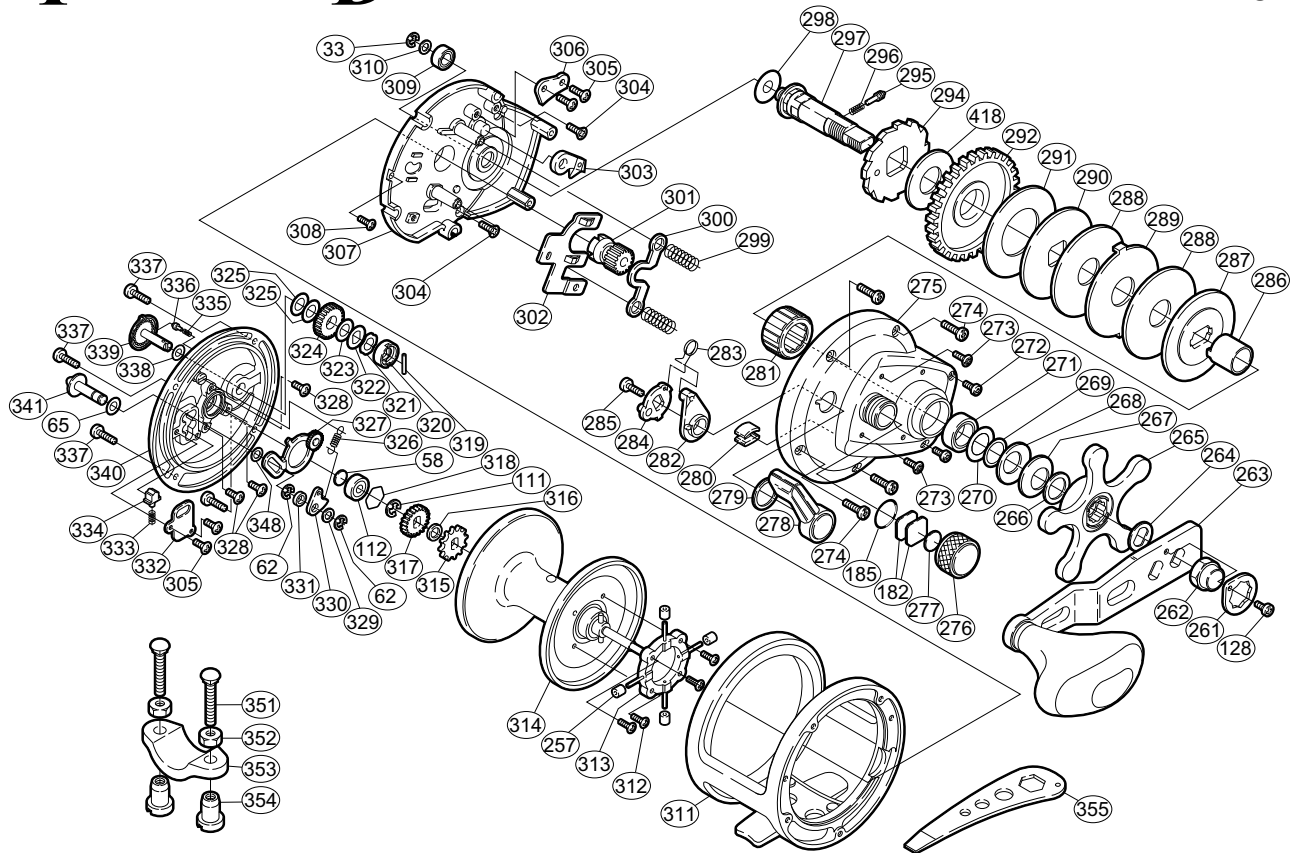

SHIMANO®

TRINIDAD®

TN-20

Part No.	Description	Part No.	Description	Part No.	Description
TGT0033	Drive Shaft Retainer	TGT0284	Clutch Cam	TGT0318	Bearing Retainer
TGT0058	Spacer"B"	TGT0285	Clutch Lever Screw	TGT0319	"BR" Cam Pin
TGT0062	Click Pawl Retainer	TGT0286	Roller Clutch Inner Tube	TGT0320	"BR" Cam
TGT0065	Spacer (A)	TGT0287	Key Washer	TGT0321	"BR" Friction Washer
TGT0111	Click Gear Retainer	TGT0288	Drag Washer (D)	TGT0322	"BR" Washer (C)
TGT0112	Ball Bearing	TGT0289	Eared Washer (E)	TGT0323	"BR" Washer (A)
TGT0128	Handle Nut Plate Screw	TGT0290	Key Washer (C)	TGT0324	"BR" Gear (C)
TGT0182	Cast Control Spacer (A)	TGT0291	Drag Washer (B)	TGT0325	"BR" Washer (B)
TGT0185	"O" Ring	TGT0292	Drive Gear	TGT0326	Click Pawl Spring
TGT0257	Brake Collar	TGT0294	Anti-Reverse Ratchet	TGT0327	"BR" Set Plate
TGT0261	Handle Nut Plate	TGT0295	Click Pin	TGT0328	"BR" Set Plate Screw
TGT0262	Handle Nut	TGT0296	Click Spring	TGT0329	Spacer (B)
TGT0263	Handle Assembly	TGT0297	Drive Shaft	TGT0330	Click Pawl
TGT0264	Drive Shaft Shield	TGT0298	Drive Shaft Washer (B)	TGT0331	Click Pawl Spacer
TGT0265	Star Drag	TGT0299	Yoke Spring	TGT0332	Click Spring Retainer
TGT0266	Star Drag Washer	TGT0300	Yoke	TGT0333	Click Spring
TGT0267	Drag Spring Washer (9L)	TGT0301	Pinion Gear	TGT0334	Click Spring Holder
TGT0268	Drag Spring Washer (9H)	TGT0302	Yoke Plate	TGT0335	"BR" Click Spring
TGT0269	Bearing Thrust Washer	TGT0303	Anti-Reverse Pawl	TGT0336	"BR" Click Pin
TGT0270	Bearing Seal	TGT0304	Set Plate Screw (B)	TGT0337	Left Side Plate Screw
TGT0271	Ball Bearing	TGT0305	Multi-Purpose Screw	TGT0338	"BR" Washer (D)
TGT0272	Right Side Plate Screw (D)	TGT0306	Anti-Reverse Pawl Keeper	TGT0339	"BR" Dial
TGT0273	Right Side Plate Screw (C)	TGT0307	Set Plate	TGT0340	Left Side Plate
TGT0274	Right Side Plate Screw (A)	TGT0308	Set Plate Screw (A)	TGT0341	Click Button
TGT0275	Right Side Plate	TGT0309	Ball Bearing	TGT0348	Spacer (C)
TGT0276	Cast Control Cap	TGT0310	Drive Shaft Washer (A)	TGT0418	Drag Washer (A)
TGT0277	Cast Control Spacer (B)	TGT0311	One-Piece Frame		
TGT0278	Clutch Lever	TGT0312	Brake Shaft Holder Screw	TGT0351	Rod Clamp Bolt (accessory)
TGT0279	Smoother	TGT0313	Brake Shaft Holder	TGT0352	Rod Clamp Nut (B) (accessory)
TGT0280	Line Clip	TGT0314	Spool Assembly	TGT0353	Rod Clamp (accessory)
TGT0281	Roller Clutch Bearing	TGT0315	Click Gear	TGT0354	Rod Clamp Nut (A) (accessory)
TGT0282	Eccentric Cam Bushing	TGT0316	Spool Shaft Spacer		
TGT0283	Clutch Spring	TGT0317	"BR" Gear (A)	TGT0355	Wrench (accessory)