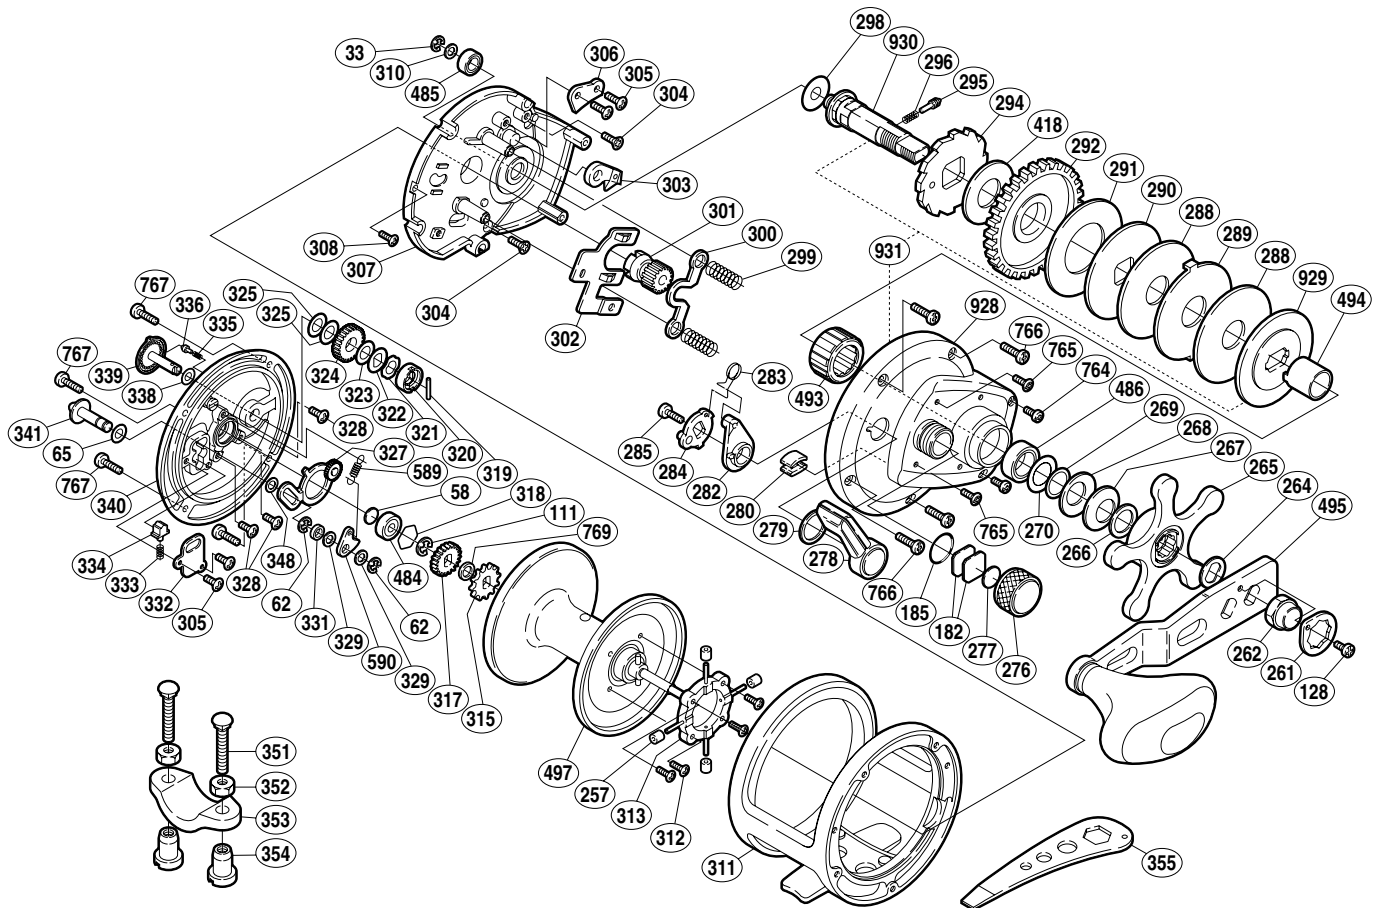

## TN-20

Part No.	Description	Part No.	Description	Part No.	Description
TGT0033	Drive Shaft Retainer	TGT0296	Click Spring	TGT0336	"BR" Click Pin
TGT0058	Spacer "B"	TGT0298	Drive Shaft Washer (B)	TGT0338	"BR" Washer (D)
TGT0062	Click Pawl Retainer	TGT0299	Yoke Spring	TGT0339	"BR" Dial
TGT0065	Spacer (A)	TGT0300	Yoke	TGT0340	Left Side Plate
TGT0111	Click Gear Retainer	TGT0301	Pinion Gear	TGT0341	Click Button
TGT0128	Handle Nut Plate Screw	TGT0302	Yoke Plate	TGT0348	Spacer (C)
TGT0182	Cast Control Spacer (A)	TGT0303	Anti-Reverse Pawl	TGT0418	Drag Washer (A)
TGT0185	"O" Ring	TGT0304	Set Plate Screw (B)	TGT0484	Ball Bearing
TGT0257	Brake Collar	TGT0305	Multi-Purpose Screw	TGT0485	Ball Bearing
TGT0261	Handle Nut Plate	TGT0306	Anti-Reverse Pawl Keeper	TGT0486	Ball Bearing
TGT0262	Handle Nut	TGT0307	Set Plate	TGT0493	Roller Clutch Bearing
TGT0264	Drive Shaft Shield	TGT0308	Set Plate Screw (A)	TGT0494	Roller Clutch Inner Tube
TGT0265	Star Drag	TGT0310	Drive Shaft Washer (A)	TGT0495	Handle Assembly
TGT0266	Star Drag Washer	TGT0311	One-Piece Frame	TGT0497	Spool Assembly
TGT0267	Drag Spring Washer (9L)	TGT0312	Brake Shaft Holder Screw	TGT0589	Click Pawl Spring
TGT0268	Drag Spring Washer (9H)	TGT0313	Brake Shaft Holder	TGT0590	Click Pawl
TGT0269	Bearing Thrust Washer	TGT0315	Click Gear	TGT0764	Right Side Plate Screw (D)
TGT0270	Bearing Seal	TGT0317	"BR" Gear (A)	TGT0765	Right Side Plate Screw (C)
TGT0276	Cast Control Cap	TGT0318	Bearing Retainer	TGT0766	Right Side Plate Screw (A)
TGT0277	Cast Control Spacer (B)	TGT0319	"BR" Cam Pin	TGT0767	Left Side Plate Screw
TGT0278	Clutch Lever	TGT0320	"BR" Cam	TGT0769	Spool Shaft Spacer
TGT0279	Smoother	TGT0321	"BR" Friction Washer	TGT0928	Right Side Plate
TGT0280	Line Clip	TGT0322	"BR" Washer (C)	TGT0929	Key Washer
TGT0282	Eccentric Cam Bushing	TGT0323	"BR" Washer (A)	TGT0930	Drive Shaft
TGT0283	Clutch Spring	TGT0324	"BR" Gear (C)	TGT0931	Upgrade Assembly
TGT0284	Clutch Cam	TGT0325	"BR" Washer (B)		
TGT0285	Clutch Lever Screw	TGT0327	"BR" Set Plate		
TGT0288	Drag Washer (D)	TGT0328	"BR" Set Plate Screw		
TGT0289	Eared Washer (E)	TGT0329	Spacer (B)	TGT0351	Rod Clamp Bolt (accessory)
TGT0290	Key Washer (C)	TGT0331	Click Pawl Spacer	TGT0352	Rod Clamp Nut (B) (accessory)
TGT0291	Drag Washer (B)	TGT0332	Click Spring Retainer	TGT0353	Rod Clamp (accessory)
TGT0292	Drive Gear	TGT0333	Click Spring	TGT0354	Rod Clamp Nut (A) (accessory)
TGT0294	Anti-Reverse Ratchet	TGT0334	Click Spring Holder		
TGT0295	Click Pin	TGT0335	"BR" Click Spring	TGT0355	Wrench (accessory)