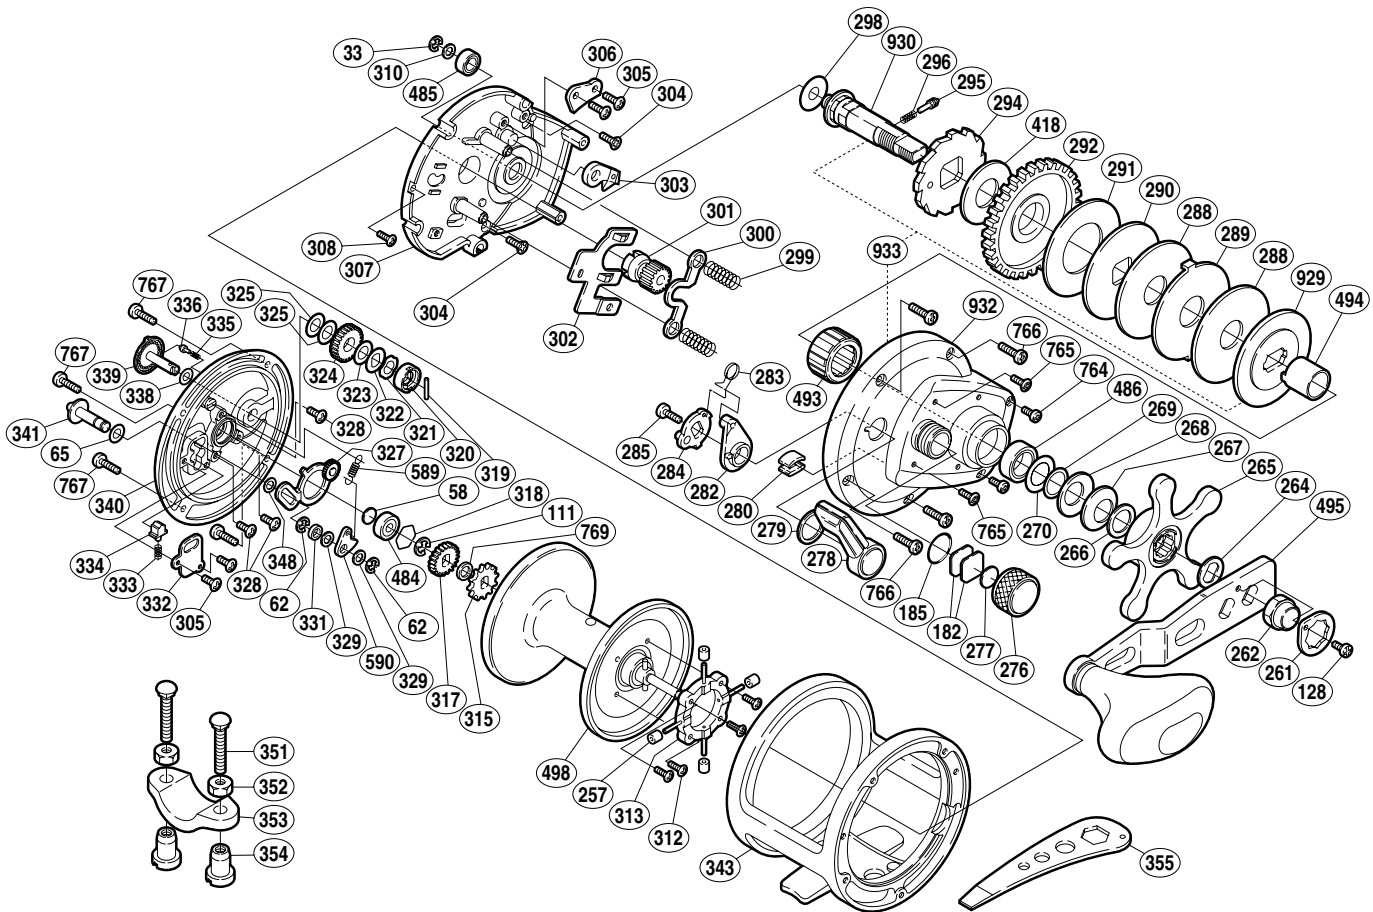

## TN-30

| Part No. | Description             | Part No. | Description              | Part No. | Description                   |
|----------|-------------------------|----------|--------------------------|----------|-------------------------------|
| TGT0033  | Drive Shaft Retainer    | TGT0296  | Click Spring             | TGT0338  | "BR" Washer (D)               |
| TGT0058  | Spacer "B"              | TGT0298  | Drive Shaft Washer (B)   | TGT0339  | "BR" Dial                     |
| TGT0062  | Click Pawl Retainer     | TGT0299  | Yoke Spring              | TGT0340  | Left Side Plate               |
| TGT0065  | Spacer (A)              | TGT0300  | Yoke                     | TGT0341  | Click Button                  |
| TGT0111  | Click Gear Retainer     | TGT0301  | Pinion Gear              | TGT0343  | One-Piece Frame               |
| TGT0128  | Handle Nut Plate Screw  | TGT0302  | Yoke Plate               | TGT0348  | Spacer (C)                    |
| TGT0182  | Cast Control Spacer (A) | TGT0303  | Anti-Reverse Pawl        | TGT0418  | Drag Washer (A)               |
| TGT0185  | "O" Ring                | TGT0304  | Set Plate Screw (B)      | TGT0484  | Ball Bearing                  |
| TGT0257  | Brake Collar            | TGT0305  | Multi-Purpose Screw      | TGT0485  | Ball Bearing                  |
| TGT0261  | Handle Nut Plate        | TGT0306  | Anti-Reverse Pawl Keeper | TGT0486  | Ball Bearing                  |
| TGT0262  | Handle Nut              | TGT0307  | Set Plate                | TGT0493  | Roller Clutch Bearing         |
| TGT0264  | Drive Shaft Shield      | TGT0308  | Set Plate Screw (A)      | TGT0494  | Roller Clutch Inner Tube      |
| TGT0265  | Star Drag               | TGT0310  | Drive Shaft Washer (A)   | TGT0495  | Handle Assembly               |
| TGT0266  | Star Drag Washer        | TGT0312  | Brake Shaft Holder Screw | TGT0498  | Spool Assembly                |
| TGT0267  | Drag Spring Washer (9L) | TGT0313  | Brake Shaft Holder       | TGT0589  | Click Pawl Spring             |
| TGT0268  | Drag Spring Washer (9H) | TGT0315  | Click Gear               | TGT0590  | Click Pawl                    |
| TGT0269  | Bearing Thrust Washer   | TGT0317  | "BR" Gear (A)            | TGT0764  | Right Side Plate Screw (D)    |
| TGT0270  | Bearing Seal            | TGT0318  | Bearing Retainer         | TGT0765  | Right Side Plate Screw (C)    |
| TGT0276  | Cast Control Cap        | TGT0319  | "BR" Cam Pin             | TGT0766  | Right Side Plate Screw (A)    |
| TGT0277  | Cast Control Spacer (B) | TGT0320  | "BR" Cam                 | TGT0767  | Left Side Plate Screw         |
| TGT0278  | Clutch Lever            | TGT0321  | "BR" Friction Washer     | TGT0769  | Spool Shaft Spacer            |
| TGT0279  | Smoother                | TGT0322  | "BR" Washer (C)          | TGT0929  | Key Washer                    |
| TGT0280  | Line Clip               | TGT0323  | "BR" Washer (A)          | TGT0930  | Drive Shaft                   |
| TGT0282  | Eccentric Cam Bushing   | TGT0324  | "BR" Gear (C)            | TGT0932  | Right Side Plate              |
| TGT0283  | Clutch Spring           | TGT0325  | "BR" Washer (B)          | TGT0933  | Upgrade Assembly              |
| TGT0284  | Clutch Cam              | TGT0327  | "BR" Set Plate           |          |                               |
| TGT0285  | Clutch Lever Screw      | TGT0328  | "BR" Set Plate Screw     |          |                               |
| TGT0288  | Drag Washer (D)         | TGT0329  | Spacer (B)               |          |                               |
| TGT0289  | Eared Washer (E)        | TGT0331  | Click Pawl Spacer        | TGT0351  | Rod Clamp Bolt (accessory)    |
| TGT0290  | Key Washer (C)          | TGT0332  | Click Spring Retainer    | TGT0352  | Rod Clamp Nut (B) (accessory) |
| TGT0291  | Drag Washer (B)         | TGT0333  | Click Spring             | TGT0353  | Rod Clamp (accessory)         |
| TGT0292  | Drive Gear              | TGT0334  | Click Spring Holder      | TGT0354  | Rod Clamp Nut (A) (accessory) |
| TGT0294  | Anti-Reverse Ratchet    | TGT0335  | "BR" Click Spring        |          |                               |
| TGT0295  | Click Pin               | TGT0336  | "BR" Click Pin           | TGT0355  | Wrench (accessory)            |