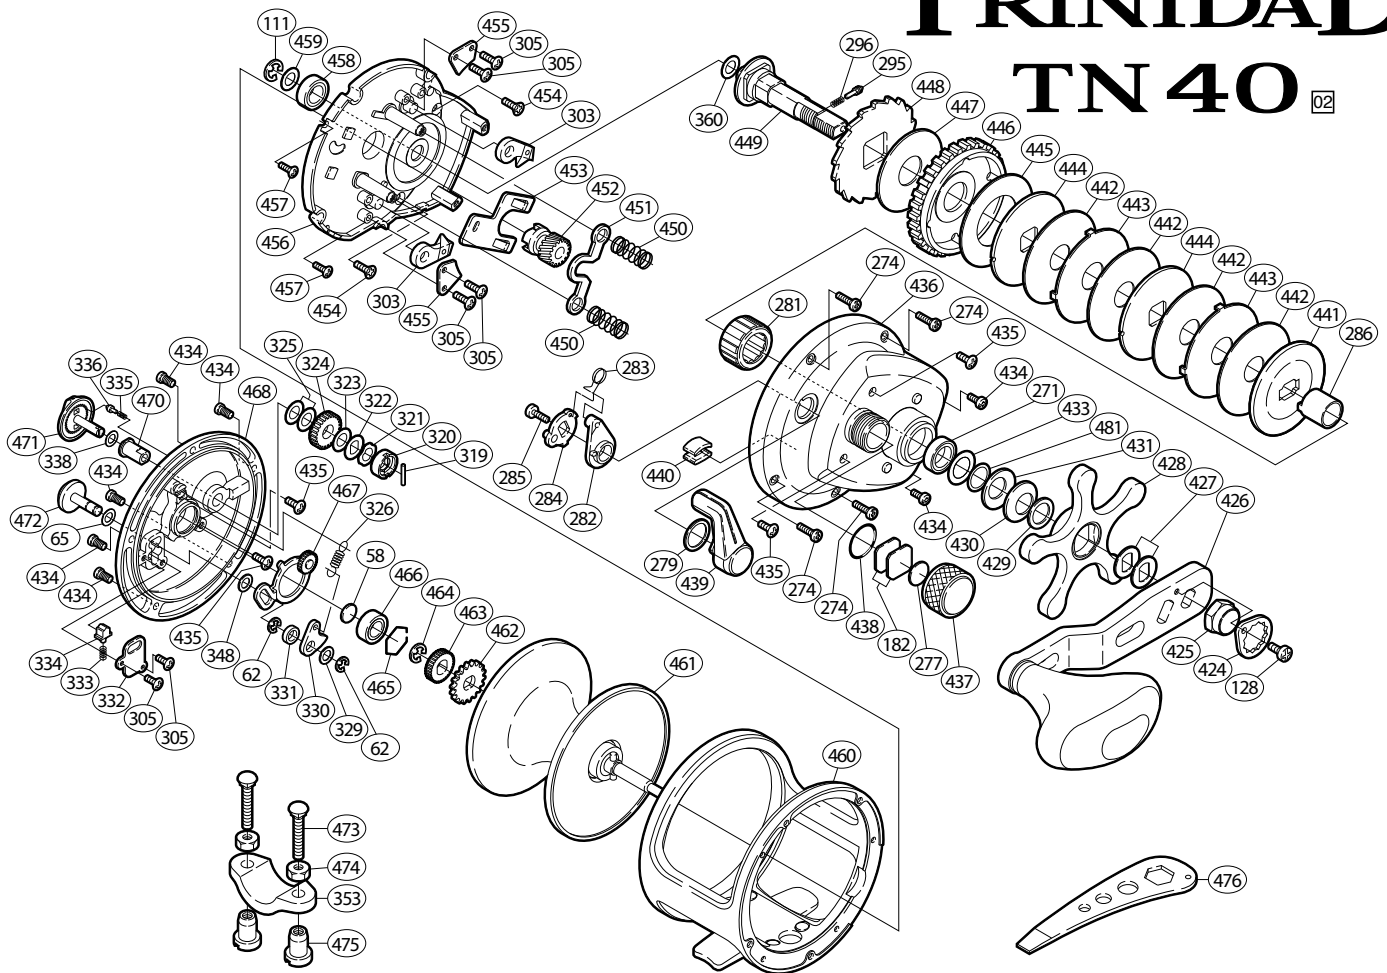

TRINIDAD TN 40 02

Part No. Description

TGT0058	Spacer "B"
TGT0062	Click Pawl Retainer
TGT0065	Spacer (A)
TGT0111	Drive Shaft Retainer
TGT0128	Handle Nut Plate Screw
TGT0182	Cast Control Spacer (A)
TGT0271	Ball Bearing
TGT0274	Right Side Plate Screw (A)
TGT0277	Cast Control Spacer (B)
TGT0279	Smoother
TGT0281	Roller Clutch Bearing
TGT0282	Eccentric Cam Bushing
TGT0283	Clutch Spring
TGT0284	Clutch Cam
TGT0285	Clutch Lever Screw
TGT0286	Roller Clutch Inner Tube
TGT0295	Click Pin
TGT0296	Click Spring
TGT0303	Anti-Reverse Pawl
TGT0305	Multi-Purpose Screw
TGT0319	"BR" Cam Pin
TGT0320	"BR" Cam
TGT0321	"BR" Friction Washer
TGT0322	"BR" Washer (C)
TGT0323	"BR" Washer (A)
TGT0324	"BR" Gear (C)
TGT0325	"BR" Washer (B)
TGT0326	Click Pawl Spring
TGT0329	Spacer (B)
TGT0330	Click Pawl
TGT0331	Click Pawl Spacer
TGT0332	Click Spring Retainer

Part No. Description

TGT0333	Click Spring
TGT0334	Click Spring Holder
TGT0335	"BR" Click Spring
TGT0336	"BR" Click Pin
TGT0338	"BR" Washer (D)
TGT0348	Spacer (C)
TGT0360	Drive Shaft Washer (B)
TGT0424	Handle Nut Plate
TGT0425	Handle Nut
TGT0426	Handle Assembly
TGT0427	Drive Shaft Shield
TGT0428	Star Drag
TGT0429	Star Drag Washer
TGT0430	Drag Spring Washer (10L)
TGT0431	Drag Spring Washer (10H)
TGT0433	Bearing Seal
TGT0434	Side Plate Screw
TGT0435	Multi-Purpose Screw
TGT0436	Right Side Plate
TGT0437	Cast Control Cap
TGT0438	"O" Ring
TGT0439	Clutch Lever
TGT0440	Line Clip
TGT0441	Key Washer
TGT0442	Drag Washer (D)
TGT0443	Eared Washer (E)
TGT0444	Key Washer (C)
TGT0445	Drag Washer (B)
TGT0446	Drive Gear
TGT0447	Drag Washer (A)
TGT0448	Anti-Reverse Ratchet
TGT0449	Drive Shaft