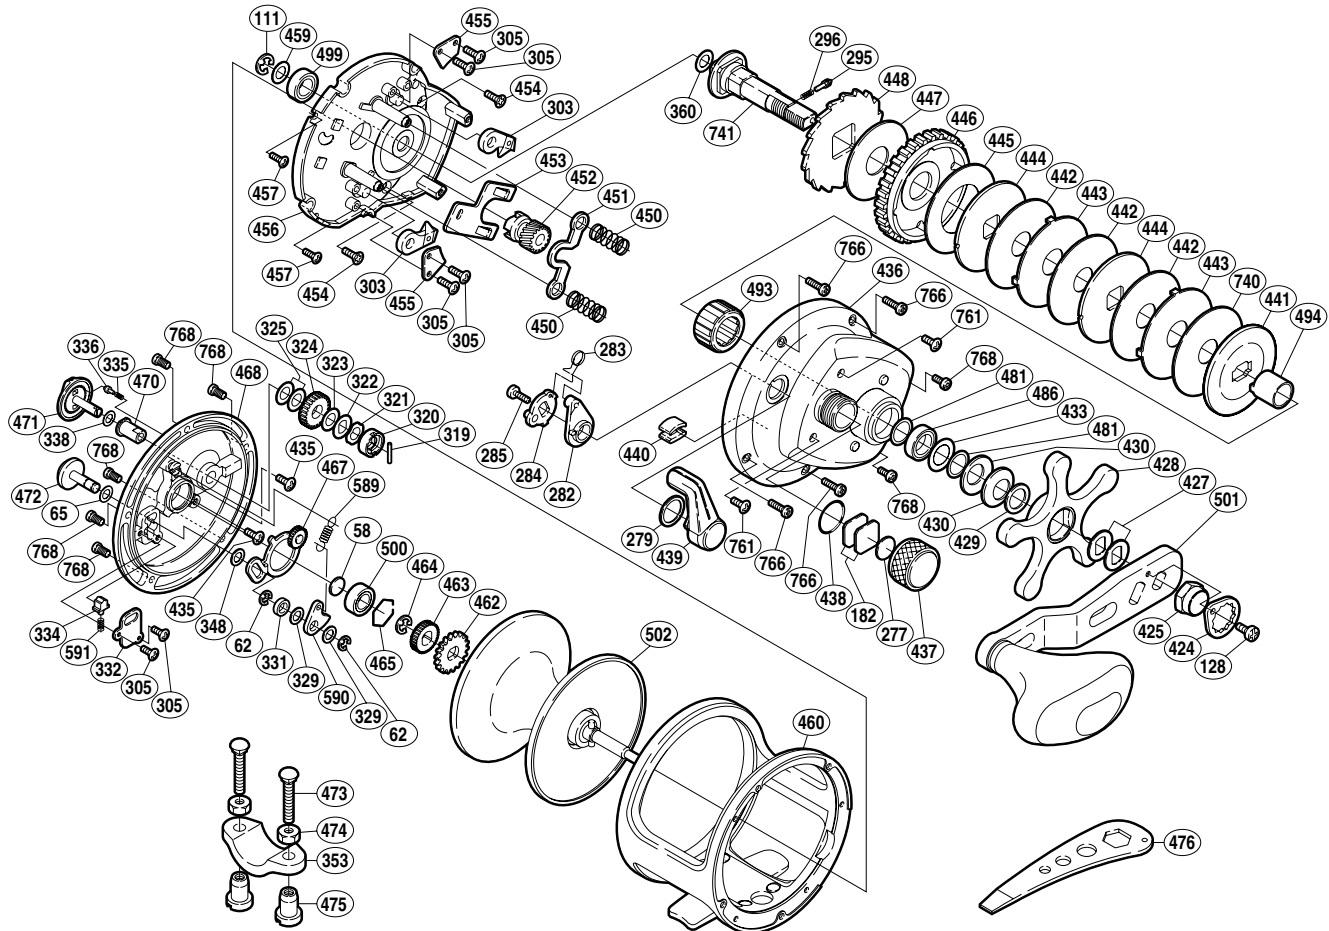

### TN-40

Part No.	Description	Part No.	Description	Part No.	Description
TGT0058	Spacer "B"	TGT0424	Handle Nut Plate	TGT0463	"BR" Gear (A)
TGT0062	Click Pawl Retainer	TGT0425	Handle Nut	TGT0464	Click Gear Retainer
TGT0065	Spacer (A)	TGT0427	Drive Shaft Shield	TGT0465	Bearing Retainer
TGT0111	Drive Shaft Retainer	TGT0428	Star Drag	TGT0467	"BR" Set Plate
TGT0128	Handle Nut Plate Screw	TGT0429	Star Drag Washer	TGT0468	Left Side Plate
TGT0182	Cast Control Spacer (A)	TGT0430	Drag Spring Washer (10L)	TGT0470	"BR" Bushing
TGT0277	Cast Control Spacer (B)	TGT0433	Bearing Seal	TGT0471	"BR" Dial
TGT0279	Smoother	TGT0435	"BR" Set Plate Screw	TGT0472	Click Button
TGT0282	Eccentric Cam Bushing	TGT0436	Right Side Plate	TGT0481	Bearing Thrust Washer
TGT0283	Clutch Spring	TGT0437	Cast Control Cap	TGT0486	Ball Bearing
TGT0284	Clutch Cam	TGT0438	"O" Ring	TGT0493	Roller Clutch Bearing
TGT0285	Clutch Lever Screw	TGT0439	Clutch Lever	TGT0494	Roller Clutch Inner Tube
TGT0295	Click Pin	TGT0440	Line Clip	TGT0499	Ball Bearing
TGT0296	Click Spring	TGT0441	Key Washer	TGT0500	Ball Bearing
TGT0303	Anti-Reverse Pawl	TGT0442	Drag Washer (D)	TGT0501	Handle Assembly
TGT0305	Multi-Purpose Screw	TGT0443	Eared Washer (E)	TGT0502	Spool Assembly
TGT0319	"BR" Cam Pin	TGT0444	Key Washer (C)	TGT0589	Click Pawl Spring
TGT0320	"BR" Cam	TGT0445	Drag Washer (B)	TGT0590	Click Pawl
TGT0321	"BR" Friction Washer	TGT0446	Drive Gear	TGT0591	Click Spring
TGT0322	"BR" Washer (C)	TGT0447	Drag Washer (A)	TGT0740	Drag Washer (F)
TGT0323	"BR" Washer (A)	TGT0448	Anti-Reverse Ratchet	TGT0741	Drive Shaft
TGT0324	"BR" Gear (C)	TGT0450	Yoke Spring	TGT0761	Right Side Plate Screw (C)
TGT0325	"BR" Washer (B)	TGT0451	Yoke	TGT0766	Right Side Plate Screw (A)
TGT0329	Spacer (B)	TGT0452	Pinion Gear	TGT0768	Side Plate Screw
TGT0331	Click Pawl Spacer	TGT0453	Yoke Plate		
TGT0332	Click Spring Retainer	TGT0454	Set Plate Screw (B)		
TGT0334	Click Spring Holder	TGT0455	Anti-Reverse Pawl Keeper		
TGT0335	"BR" Click Spring	TGT0456	Set Plate	TGT0353	Rod Clamp (accessory)
TGT0336	"BR" Click Pin	TGT0457	Set Plate Screw (A)	TGT0473	Rod Clamp Bolt (accessory)
TGT0338	"BR" Washer (D)	TGT0459	Drive Shaft Washer (A)	TGT0474	Rod Clamp Nut (B) (accessory)
TGT0348	Spacer (C)	TGT0460	One-Piece Frame	TGT0475	Rod Clamp Nut (A) (accessory)
TGT0360	Drive Shaft Washer (B)	TGT0462	Click Gear	TGT0476	Wrench (accessory)