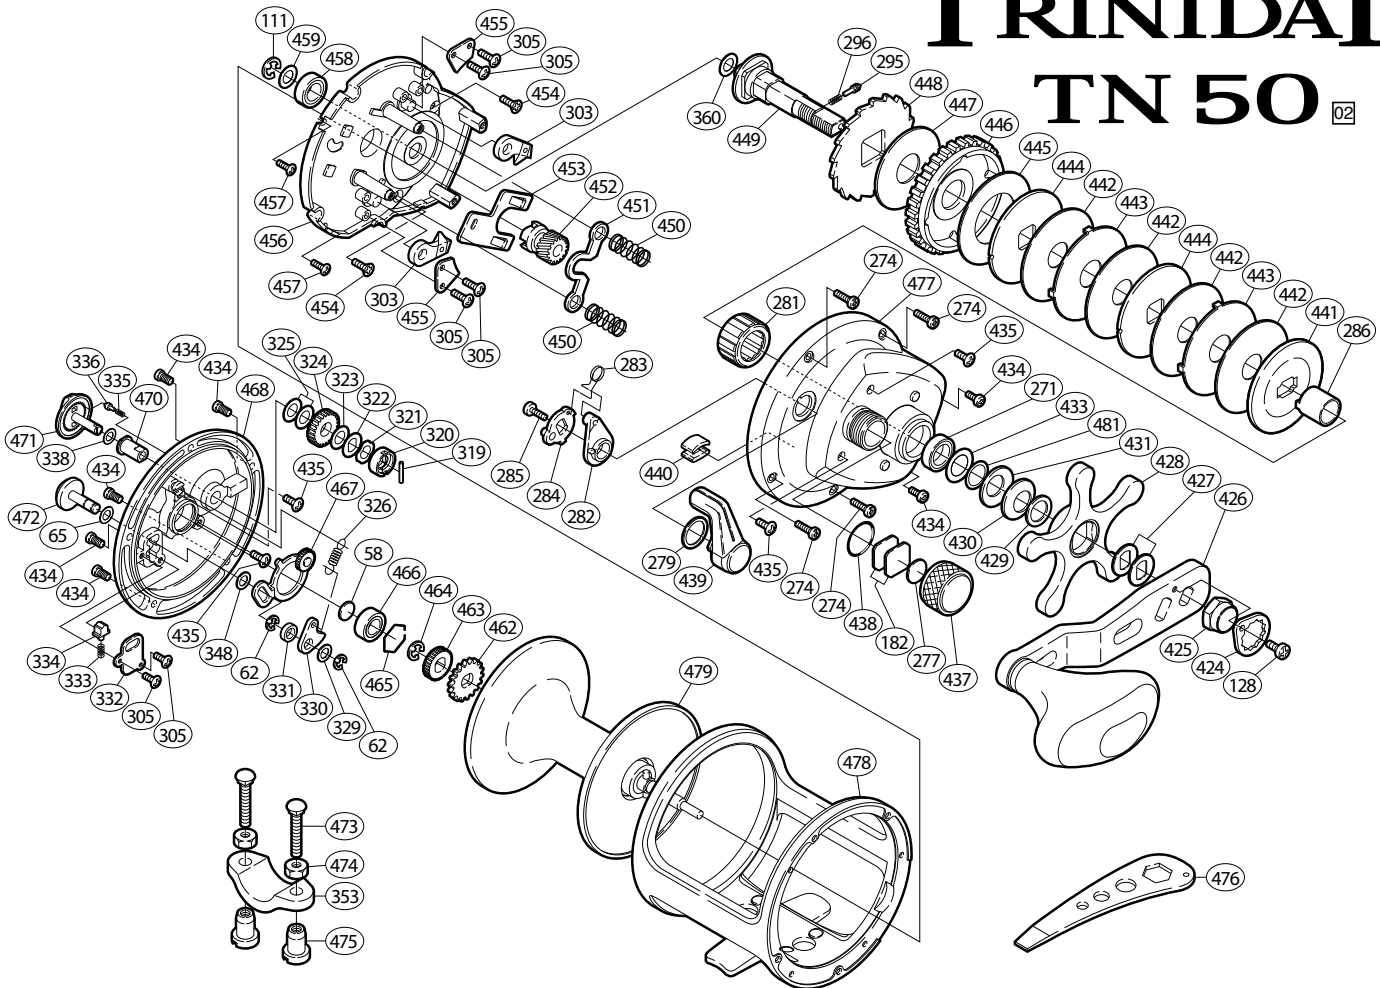

TRINIDAD TN 50 02

Part No.	Description	Part No.	Description	Part No.	Description
TGT0058	Spacer "B"	TGT0333	Click Spring	TGT0451	Yoke
TGT0062	Click Pawl Retainer	TGT0334	Click Spring Holder	TGT0452	Pinion Gear
TGT0065	Spacer (A)	TGT0335	"BR" Click Spring	TGT0453	Yoke Plate
TGT0111	Drive Shaft Retainer	TGT0336	"BR" Click Pin	TGT0454	Set Plate Screw (B)
TGT0128	Handle Nut Plate Screw	TGT0338	"BR" Washer (D)	TGT0455	Anti-Reverse Pawl Keeper
TGT0182	Cast Control Spacer (A)	TGT0348	Spacer (C)	TGT0456	Set Plate
TGT0271	Ball Bearing	TGT0360	Drive Shaft Washer (B)	TGT0457	Set Plate Screw (A)
TGT0274	Right Side Plate Screw (A)	TGT0424	Handle Nut Plate	TGT0458	Ball Bearing
TGT0277	Cast Control Spacer (B)	TGT0425	Handle Nut	TGT0459	Drive Shaft Washer (A)
TGT0279	Smoother	TGT0426	Handle Assembly	TGT0462	Click Gear
TGT0281	Roller Clutch Bearing	TGT0427	Drive Shaft Shield	TGT0463	"BR" Gear (A)
TGT0282	Eccentric Cam Bushing	TGT0428	Star Drag	TGT0464	Click Gear Retainer
TGT0283	Clutch Spring	TGT0429	Star Drag Washer	TGT0465	Bearing Retainer
TGT0284	Clutch Cam	TGT0430	Drag Spring Washer (10L)	TGT0466	Ball Bearing
TGT0285	Clutch Lever Screw	TGT0431	Drag Spring Washer (10H)	TGT0467	"BR" Set Plate
TGT0286	Roller Clutch Inner Tube	TGT0433	Bearing Seal	TGT0468	Left Side Plate
TGT0295	Click Pin	TGT0434	Side Plate Screw	TGT0470	"BR" Bushing
TGT0296	Click Spring	TGT0435	Multi-Purpose Screw	TGT0471	"BR" Dial
TGT0303	Anti-Reverse Pawl	TGT0437	Cast Control Cap	TGT0472	Click Button
TGT0305	Multi-Purpose Screw	TGT0438	"O" Ring	TGT0477	Right Side Plate
TGT0319	"BR" Cam Pin	TGT0439	Clutch Lever	TGT0478	One-Piece Frame
TGT0320	"BR" Cam	TGT0440	Line Clip	TGT0479	Spool Assembly
TGT0321	"BR" Friction Washer	TGT0441	Key Washer	TGT0481	Bearing Thrust Washer
TGT0322	"BR" Washer (C)	TGT0442	Drag Washer (D)		
TGT0323	"BR" Washer (A)	TGT0443	Eared Washer (E)		
TGT0324	"BR" Gear (C)	TGT0444	Key Washer (C)	TGT0353	Rod Clamp (accessory)
TGT0325	"BR" Washer (B)	TGT0445	Drag Washer (B)	TGT0473	Rod Clamp Bolt (accessory)
TGT0326	Click Pawl Spring	TGT0446	Drive Gear	TGT0474	Rod Clamp Nut (B) (accessory)
TGT0329	Spacer (B)	TGT0447	Drag Washer (A)	TGT0475	Rod Clamp Nut (A) (accessory)
TGT0330	Click Pawl	TGT0448	Anti-Reverse Ratchet		
TGT0331	Click Pawl Spacer	TGT0449	Drive Shaft		
TGT0332	Click Spring Retainer	TGT0450	Yoke Spring	TGT0476	Wrench (accessory)