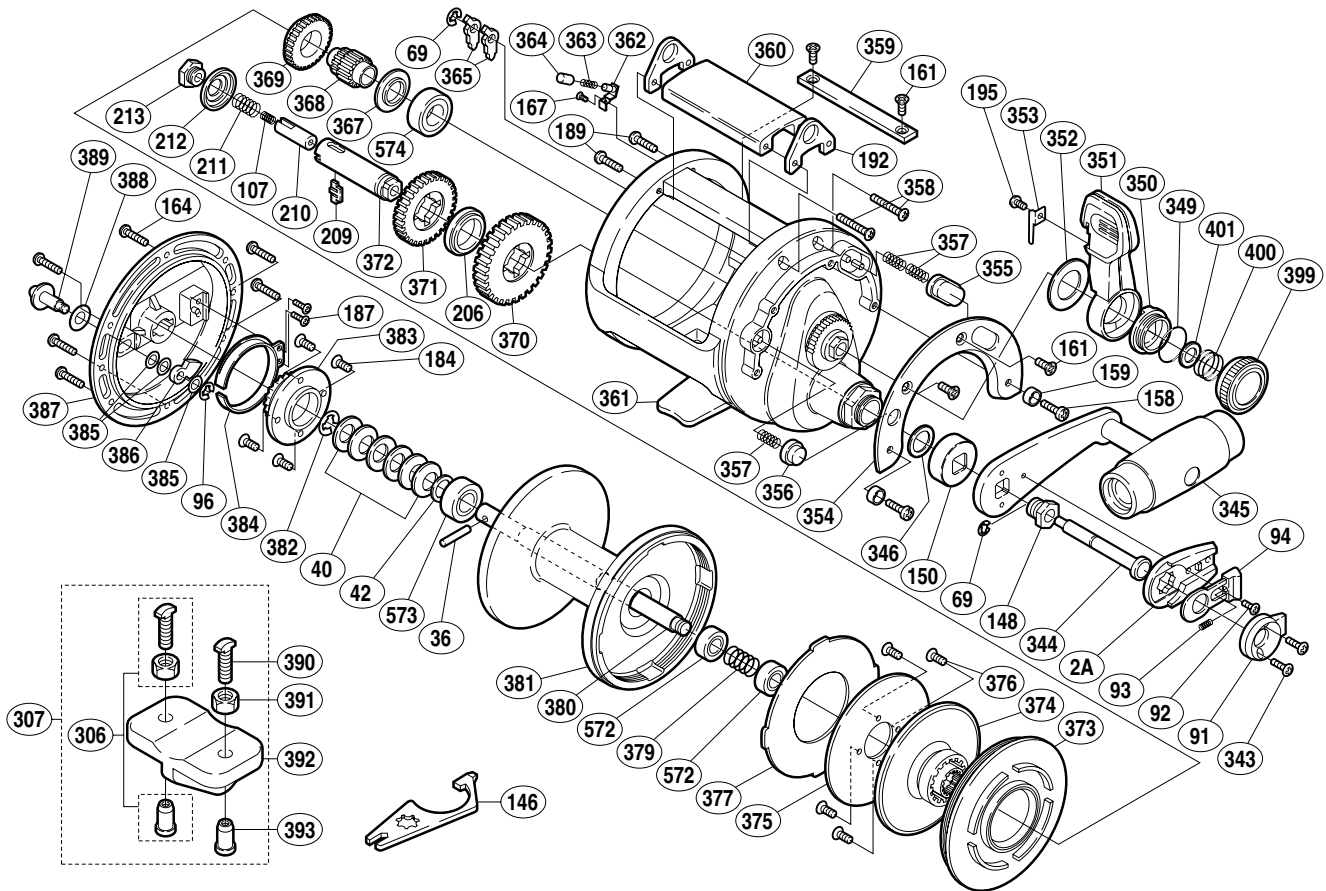

SHIMANO®

TLD-2SPEED

TLD-2SP-50

Part No.	Description	Part No.	Description	Part No.	Description
TT 0002A	Handle Bolt Plate	TT 0343	Push Button Shield Screw	TT 0375	Drag Plate
TT 0036	Cross Pin	TT 0344	Push "Low" Button Shaft	TT 0376	Drag Plate Screw
TT 0040	Pre Load Spring	TT 0345	Handle Assembly	TT 0377	Drag Washer
TT 0042	Bearing Thrust Washer	TT 0346	Friction Washer	TT 0379	Pressure Release Spring
TT 0069	"E" Lock	TT 0349	Body "O" Seal	TT 0380	Main Shaft
TT 0091	Push Button Shield	TT 0350	Lever Shaft Body	TT 0381	Spool
TT 0092	Handle Bolt Plate Screw	TT 0351	Drag Control Lever	TT 0382	"E" Lock
TT 0093	Slide Plate Spring	TT 0352	Lever Thrust Washer	TT 0383	Click Gear
TT 0094	Slide Plate	TT 0353	Lever Click Spring	TT 0384	Click Spring
TT 0096	"E" Lock	TT 0354	Lever Quadrant	TT 0385	Click Pawl Washer
TT 0107	Drive Shaft Spring "B"	TT 0355	Strike Stop	TT 0386	Click Pawl
TT 0148	Handle Bolt	TT 0356	Free Spool Detent	TT 0387	Left Side Plate
TT 0150	Drive Shaft Shield	TT 0357	Pressure Spring	TT 0388	Click Button Washer
TT 0158	Quadrant Anchor Bolt	TT 0358	Cross Bar Bolt (B)	TT 0389	Click Button
TT 0159	Bolt Shield	TT 0359	Line Guard	TT 0399	Pre-Program Dial
TT 0161	Quadrant / Line Guard Screw	TT 0360	Cross Bar	TT 0400	Dial Spring
TT 0164	Left Side Plate Screw	TT 0361	One-Piece Frame	TT 0401	Lever Shaft Body Washer
TT 0167	Guard Screw	TT 0362	Guard Against Dog	TT 0572	Ball Bearing
TT 0184	Click Gear Screw	TT 0363	Dog Spring	TT 0573	Ball Bearing
TT 0187	Click Spring Screw	TT 0364	Dog Spring Guide	TT 0574	Ball Bearing
TT 0189	Cross Bar Bolt (A)	TT 0365	Dog		
TT 0192	Harness Lug	TT 0367	Pre Load Washer	TT 0306	Rod Clamp Bolt / Nuts
TT 0195	Click Spring Screw	TT 0368	Pinion Gear (A)	TT 0307	Rod Clamp Assembly
TT 0206	Friction Washer (C)	TT 0369	Pinion Gear (B)	TT 0390	Rod Clamp Bolt
TT 0209	Gear Select Cross Bar	TT 0370	Drive Gear (A)	TT 0391	Rod Clamp Nut (B)
TT 0210	Cross Bar Stop	TT 0371	Drive Gear (B)	TT 0392	Rod Clamp
TT 0211	Drive Shaft Spring	TT 0372	Drive Shaft	TT 0393	Rod Clamp Nut (A)
TT 0212	Friction Washer (A)	TT 0373	Cooling Shield		
TT 0213	Drive Shaft Screw	TT 0374	Drag Set Plate	TT 0146	Wrench