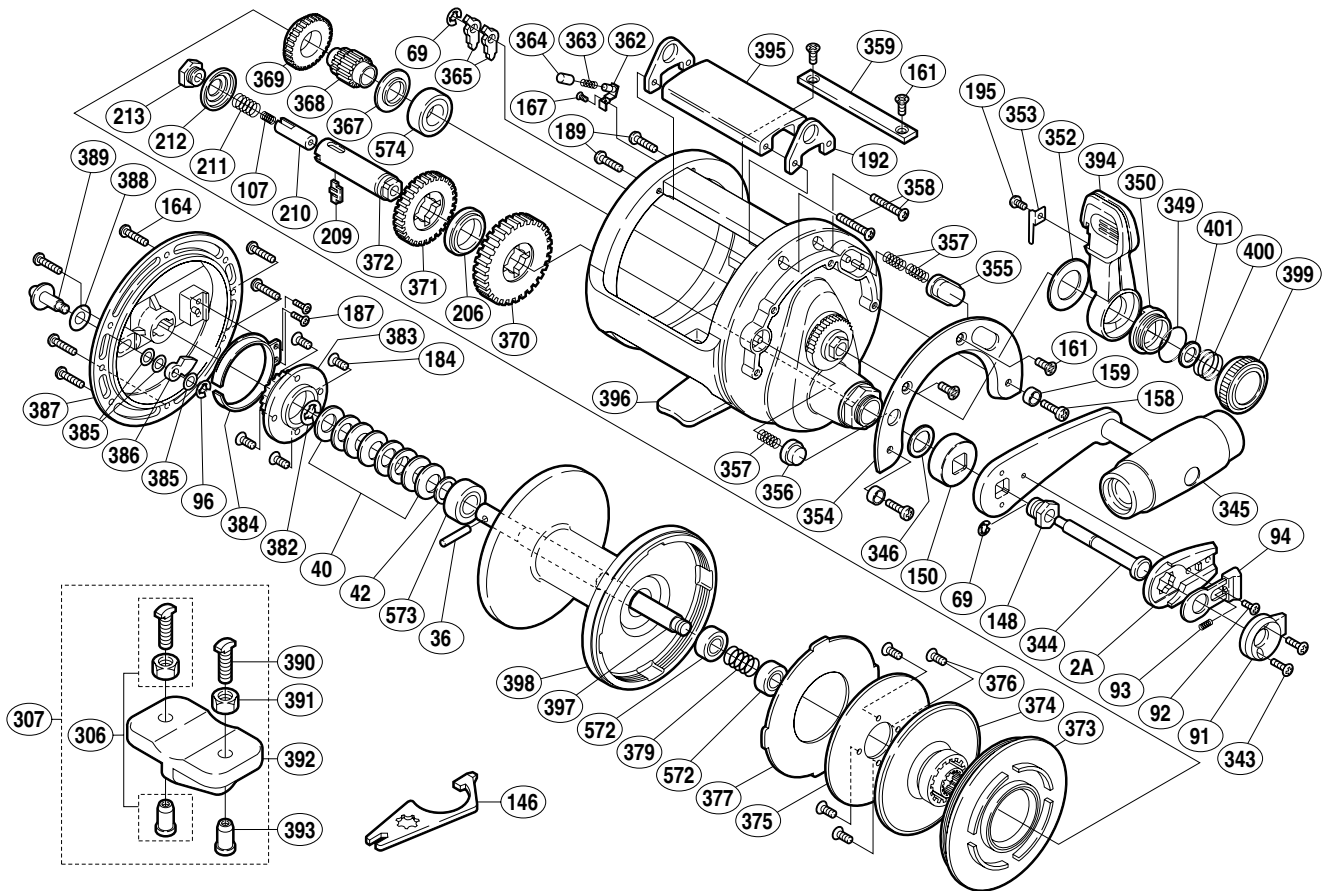

SHIMANO®

TLD-2SPEED

TLD-2SP-50LRS

Part No.	Description	Part No.	Description	Part No.	Description
TT 0002A	Handle Bolt Plate	TT 0343	Push Button Shield Screw	TT 0379	Pressure Release Spring
TT 0036	Cross Pin	TT 0344	Push "Low" Button Shaft	TT 0382	"E" Lock
TT 0040	Pre Load Spring	TT 0345	Handle Assembly	TT 0383	Click Gear
TT 0042	Bearing Thrust Washer	TT 0346	Friction Washer	TT 0384	Click Spring
TT 0069	"E" Lock	TT 0349	Body "O" Seal	TT 0385	Click Pawl Washer
TT 0091	Push Button Shield	TT 0350	Lever Shaft Body	TT 0386	Click Pawl
TT 0092	Handle Bolt Plate Screw	TT 0352	Lever Thrust Washer	TT 0387	Left Side Plate
TT 0093	Slide Plate Spring	TT 0353	Lever Click Spring	TT 0388	Click Button Washer
TT 0094	Slide Plate	TT 0354	Lever Quadrant	TT 0389	Click Button
TT 0096	"E" Lock	TT 0355	Strike Stop	TT 0394	Drag Control Lever
TT 0107	Drive Shaft Spring "B"	TT 0356	Free Spool Detent	TT 0395	Cross Bar
TT 0148	Handle Bolt	TT 0357	Pressure Spring	TT 0396	One-Piece Frame
TT 0150	Drive Shaft Shield	TT 0358	Cross Bar Bolt (B)	TT 0397	Main Shaft
TT 0158	Quadrant Anchor Bolt	TT 0359	Line Guard	TT 0398	Spool
TT 0159	Bolt Shield	TT 0362	Guard Against Dog	TT 0399	Pre-Program Dial
TT 0161	Quadrant / Line Guard Screw	TT 0363	Dog Spring	TT 0400	Dial Spring
TT 0164	Left Side Plate Screw	TT 0364	Dog Spring Guide	TT 0401	Lever Shaft Body Washer
TT 0167	Guard Screw	TT 0365	Dog	TT 0572	Ball Bearing
TT 0184	Click Gear Screw	TT 0367	Pre Load Washer	TT 0573	Ball Bearing
TT 0187	Click Spring Screw	TT 0368	Pinion Gear (A)	TT 0574	Ball Bearing
TT 0189	Cross Bar Bolt (A)	TT 0369	Pinion Gear (B)		
TT 0192	Harness Lug	TT 0370	Drive Gear (A)	TT 0306	Rod Clamp Bolt / Nuts
TT 0195	Click Spring Screw	TT 0371	Drive Gear (B)	TT 0307	Rod Clamp Assembly
TT 0206	Friction Washer (C)	TT 0372	Drive Shaft	TT 0390	Rod Clamp Bolt
TT 0209	Gear Select Cross Bar	TT 0373	Cooling Shield	TT 0391	Rod Clamp Nut (B)
TT 0210	Cross Bar Stop	TT 0374	Drag Set Plate	TT 0392	Rod Clamp
TT 0211	Drive Shaft Spring	TT 0375	Drag Plate	TT 0393	Rod Clamp Nut (A)
TT 0212	Friction Washer (A)	TT 0376	Drag Plate Screw		
TT 0213	Drive Shaft Screw	TT 0377	Drag Washer	TT 0146	Wrench