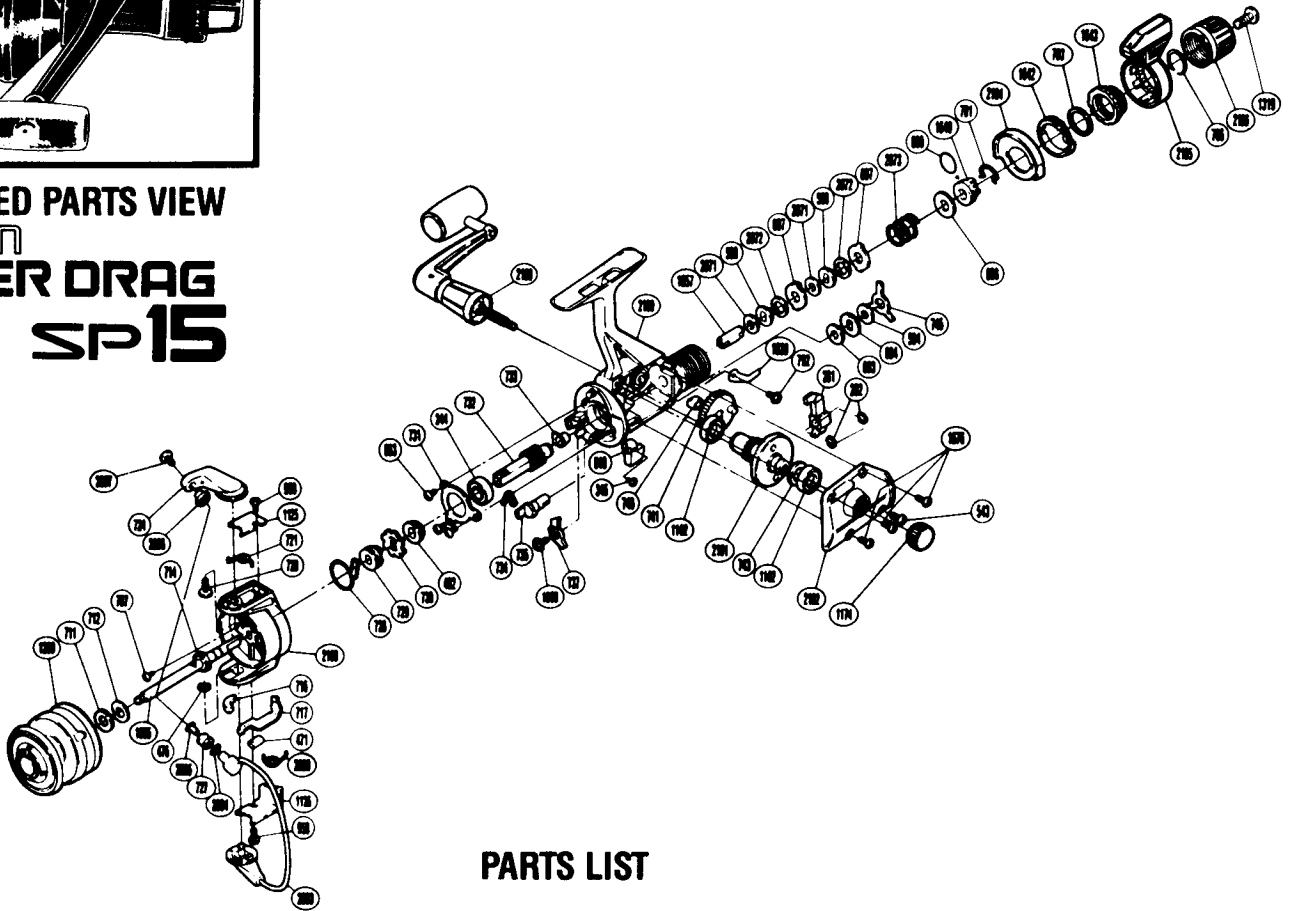

EXPLODED PARTS VIEW
TRITON
LEVER DRAG
SP15

PARTS LIST

PART # DESCRIPTION

RD 0244	Ball Bearing
RD 0261	Oscillating Slider
RD 0262	"C" Lock
RD 0345	Anti-Reverse Lever Screw
RD 0471	Trip Lever Guide
RD 0476	"E" Lock
RD 0482	Pinion Spacer
RD 0504	Drag Washer "C" (Black)
RD 0508	Key Washer "A"
RD 0543	Side Cover Screw (B)
RD 0653	Bail Trip Cover Screw
RD 0693	Drag Washer "C2" (White)
RD 0694	Click Gear
RD 0697	Eared Washer "B"
RD 0698	Drag Spring Washer "A"
RD 0699	"O" Ring
RD 0701	Hold Click Spring
RD 0703	Fightin' Pressure Screw Washer
RD 0706	Lever Hold Spring
RD 0711	Spool Washer
RD 0712	Tension Spring
RD 0714	Rotor Nut
RD 0716	Bail Trip Side Cam
RD 0717	Bail Trip Lever
RD 0720	Bail Arm Screw
RD 0721	Bail Spring

PART # DESCRIPTION

RD 1319	Drag Knob Screw
RD 1638	Drag Click
RD 1640	Pressure Screw
RD 1642	Lever Click Gear
RD 1643	Fightin' Pressure Screw
RD 1655	Main Shaft
RD 1657	Drag Shaft
RD 1676	Side Cover Screw
RD 2068	Lever Spring
RD 2071	Drag Washer "D1"
RD 2072	Drag Washer "F2"
RD 2073	Drag Coil Spring
RD 2093	Bail Assembly
RD 2094	Line Roller Spacer
RD 2095	Line Roller Bushing
RD 2096	Line Roller Washer
RD 2097	Line Roller Screw
RD 2184	Lever Quadrant
RD 2185	Fightin' Drag II Lever
RD 2186	Drag Programmer
RD 2189	Rotor
RD 2190	Body
RD 2191	Drive Gear
RD 2192	Side Cover
RD 2193	Handle