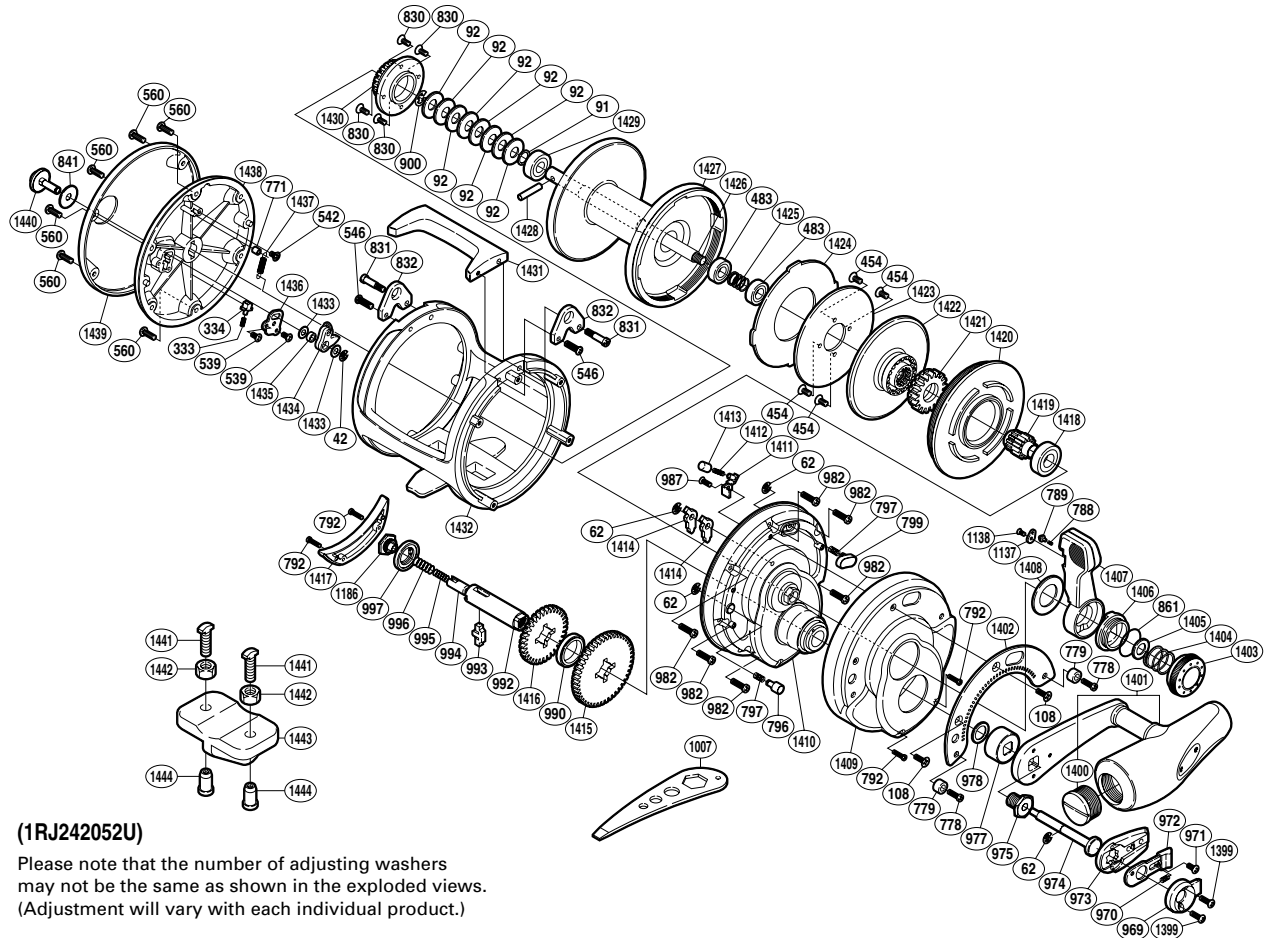

SHIMANO

TYRNOS A-RB

TYR-50II LRS

(1R242052U)

Please note that the number of adjusting washers may not be the same as shown in the exploded views. (Adjustment will vary with each individual product.)

Part No.	Description	Part No.	Description	Part No.	Description
TGT0042	E Lock	TGT0974	Push Low Button Shaft	TGT1416	Drive Gear B
TGT0062	E Lock	TGT0975	Handle Bolt	TGT1417	Right Side Seal
TGT0091	Bearing Thrust Washer	TGT0977	Drive Shaft Shield	TGT1418	Ball Bearing
TGT0092	Coned Disc Spring	TGT0978	Washer	TGT1419	Pinion Gear A
TGT0108	Screw	TGT0982	Screw	TGT1420	Cooling Shield
TGT0333	Click Spring	TGT0987	Screw	TGT1421	Pinion Gear B
TGT0334	Click Spring Holder	TGT0990	Friction Washer	TGT1422	Pinion Guard
TGT0454	Screw	TGT0992	Drive Shaft	TGT1423	Drag Plate
TGT0483	Ball Bearing	TGT0993	Gear Select Cross Bar	TGT1424	Drag Washer
TGT0539	Screw	TGT0994	Cross Bar Stop	TGT1425	Pressure Release Spring
TGT0542	Screw	TGT0995	Drive Shaft Spring B	TGT1426	Main Shaft
TGT0546	Screw	TGT0996	Drive Shaft Spring	TGT1427	Spool
TGT0560	Screw	TGT0997	Friction Washer	TGT1428	Cross Pin
TGT0771	Click Pawl Spring Boss Ring	TGT1137	Lever Click Cover	TGT1429	Ball Bearing
TGT0778	Screw	TGT1138	Screw	TGT1430	Click Gear
TGT0779	Screw Shield	TGT1186	Drive Shaft Screw	TGT1431	Cross Bar
TGT0788	Lever Click Shoe	TGT1399	Screw	TGT1432	One-Piece Frame
TGT0789	Lever Click	TGT1400	Handle Knob Bushing	TGT1433	Spacer
TGT0792	Screw	TGT1401	Handle Assembly	TGT1434	Click Pawl
TGT0796	Free Spool Detent	TGT1402	Lever Quadrant	TGT1435	Click Pawl Bushing
TGT0797	Pressure Spring	TGT1403	Pre-Program Dial	TGT1436	Click Spring Retainer
TGT0799	Strike Stop	TGT1404	Dial Spring	TGT1437	Click Pawl Spring
TGT0830	Screw	TGT1405	Washer	TGT1438	Left Side Plate
TGT0831	Harness Lug Screw	TGT1406	Lever Shaft Body	TGT1439	Left Side Plate Cover
TGT0832	Harness Lug	TGT1407	Drag Control Lever	TGT1440	Click Button
TGT0841	Click Button Spacer	TGT1408	Lever Thrust Washer		
TGT0861	O Ring	TGT1409	Right Side Plate Cover		
TGT0900	E Lock	TGT1410	Right Side Plate	TGT1441	Rod Clamp Bolt (accessory)
TGT0969	Push Button Shield	TGT1411	Guard Against Dog	TGT1442	Rod Clamp Nut B (accessory)
TGT0970	Slide Plate Spring	TGT1412	Dog Spring	TGT1443	Rod Clamp (accessory)
TGT0971	Screw	TGT1413	Dog Spring Guide	TGT1444	Rod Clamp Nut A (accessory)
TGT0972	Slide Plate	TGT1414	Anti-Reverse Pawl		
TGT0973	Handle Bolt Plate	TGT1415	Drive Gear A	TGT1007	Wrench (accessory)