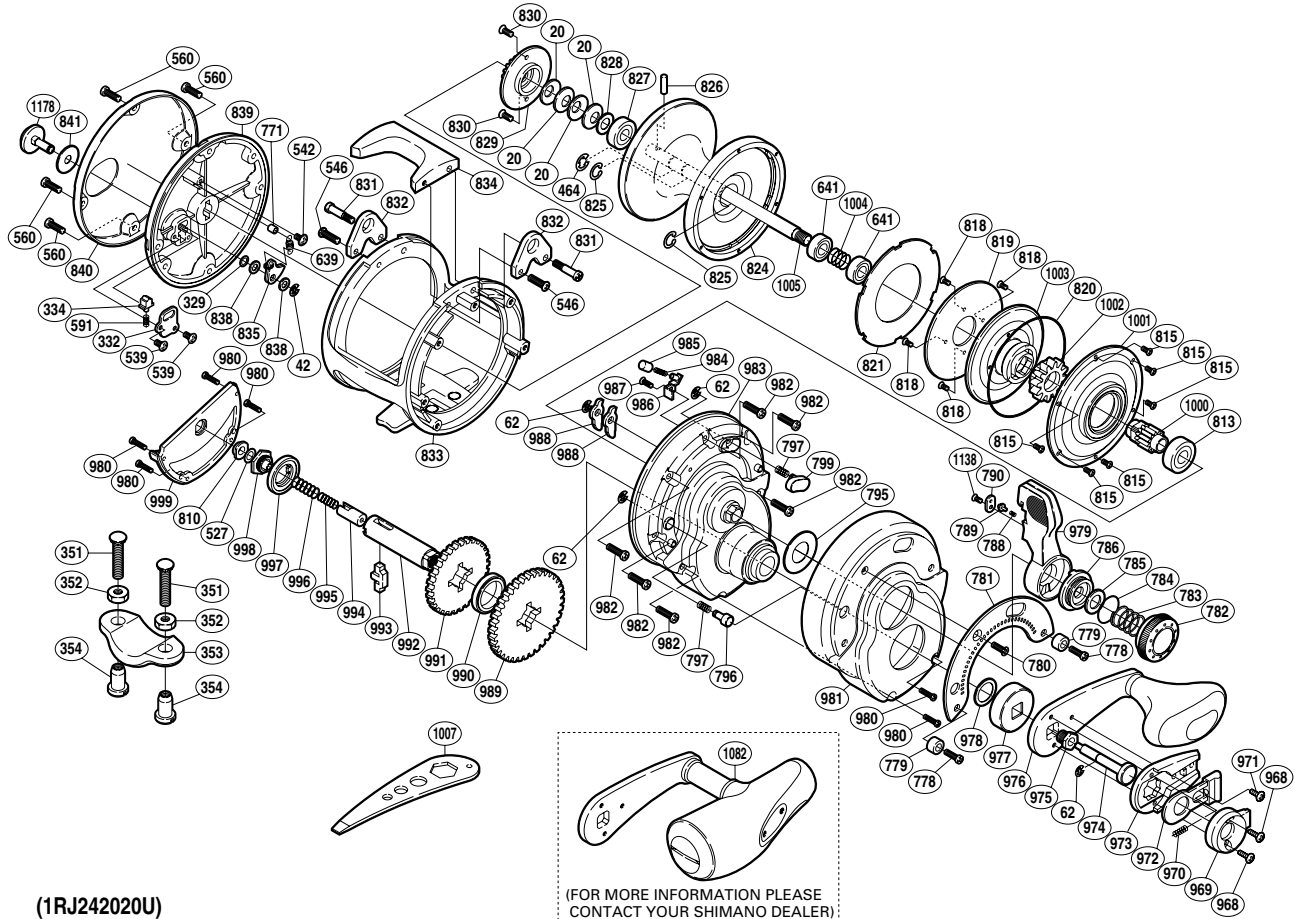

SHIMANO

TYRNOS A-RB

TYR-20II

(1RJ242020U)

Part No.	Description	Part No.	Description	Part No.	Description
TGT0020	Coned Disc Spring	TGT0818	Screw	TGT0983	Right Side Plate
TGT0042	E Lock	TGT0819	Drag Plate	TGT0984	Dog Spring
TGT0062	E Lock	TGT0820	O Ring	TGT0985	Dog Spring Guide
TGT0329	Spacer	TGT0821	Drag Washer	TGT0986	Guard Against Dog
TGT0332	Click Spring Retainer	TGT0824	Spool	TGT0987	Screw
TGT0334	Click Spring Holder	TGT0825	C Lock	TGT0988	Dog
TGT0464	E Lock	TGT0826	Cross Pin	TGT0989	Drive Gear A
TGT0527	Spacer	TGT0827	Ball Bearing	TGT0990	Friction Washer
TGT0539	Screw	TGT0828	Bearing Thrust Washer	TGT0991	Drive Gear B
TGT0542	Screw	TGT0829	Click Gear	TGT0992	Drive Shaft
TGT0546	Screw	TGT0830	Screw	TGT0993	Gear Select Cross Bar
TGT0560	Screw	TGT0831	Harness Lug Screw	TGT0994	Cross Bar Stop
TGT0591	Click Spring	TGT0832	Harness Lug	TGT0995	Drive Shaft Spring B
TGT0639	Click Pawl Spring	TGT0833	One-Piece Frame	TGT0996	Drive Shaft Spring
TGT0641	Ball Bearing	TGT0834	Cross Bar	TGT0997	Friction Washer
TGT0771	Click Pawl Spring Boss Ring	TGT0835	Click Pawl	TGT0998	Drive Shaft Screw
TGT0778	Screw	TGT0838	Spacer	TGT0999	Right Side Seal
TGT0779	Screw Shield	TGT0839	Left Side Plate	TGT1000	Pinion Gear A
TGT0780	Screw	TGT0840	Left Side Plate Cover	TGT1001	Cooling Shield
TGT0781	Lever Quadrant	TGT0841	Click Button Spacer	TGT1002	Pinion Gear B
TGT0782	Pre-Program Dial	TGT0968	Screw	TGT1003	Pinion Guard
TGT0783	Dial Spring	TGT0969	Push Button Shield	TGT1004	Pressure Release Spring
TGT0784	O Ring	TGT0970	Slide Plate Spring	TGT1005	Spool Shaft
TGT0785	Washer	TGT0971	Screw	TGT1138	Screw
TGT0786	Lever Shaft Body	TGT0972	Slide Plate	TGT1178	Click Button
TGT0788	Lever Click Shoe	TGT0973	Handle Bolt Plate		
TGT0789	Lever Click	TGT0974	Push Low Button Shaft	TGT0351	Rod Clamp Bolt (accessory)
TGT0790	Lever Click Cover	TGT0975	Handle Bolt	TGT0352	Rod Clamp Nut B (accessory)
TGT0795	Lever Thrust Ring	TGT0976	Handle	TGT0353	Rod Clamp (accessory)
TGT0796	Free Spool Detent	TGT0977	Drive Shaft Shield	TGT0354	Rod Clamp Nut A (accessory)
TGT0797	Pressure Spring	TGT0978	Washer		
TGT0799	Strike Stop	TGT0979	Drag Control Lever	TGT1007	Wrench (accessory)
TGT0810	Drive Shaft Bushing	TGT0980	Screw		
TGT0813	Ball Bearing	TGT0981	Right Side Plate Cover		
TGT0815	Screw	TGT0982	Screw	TGT1082	Harness Fishing Accessory Handle