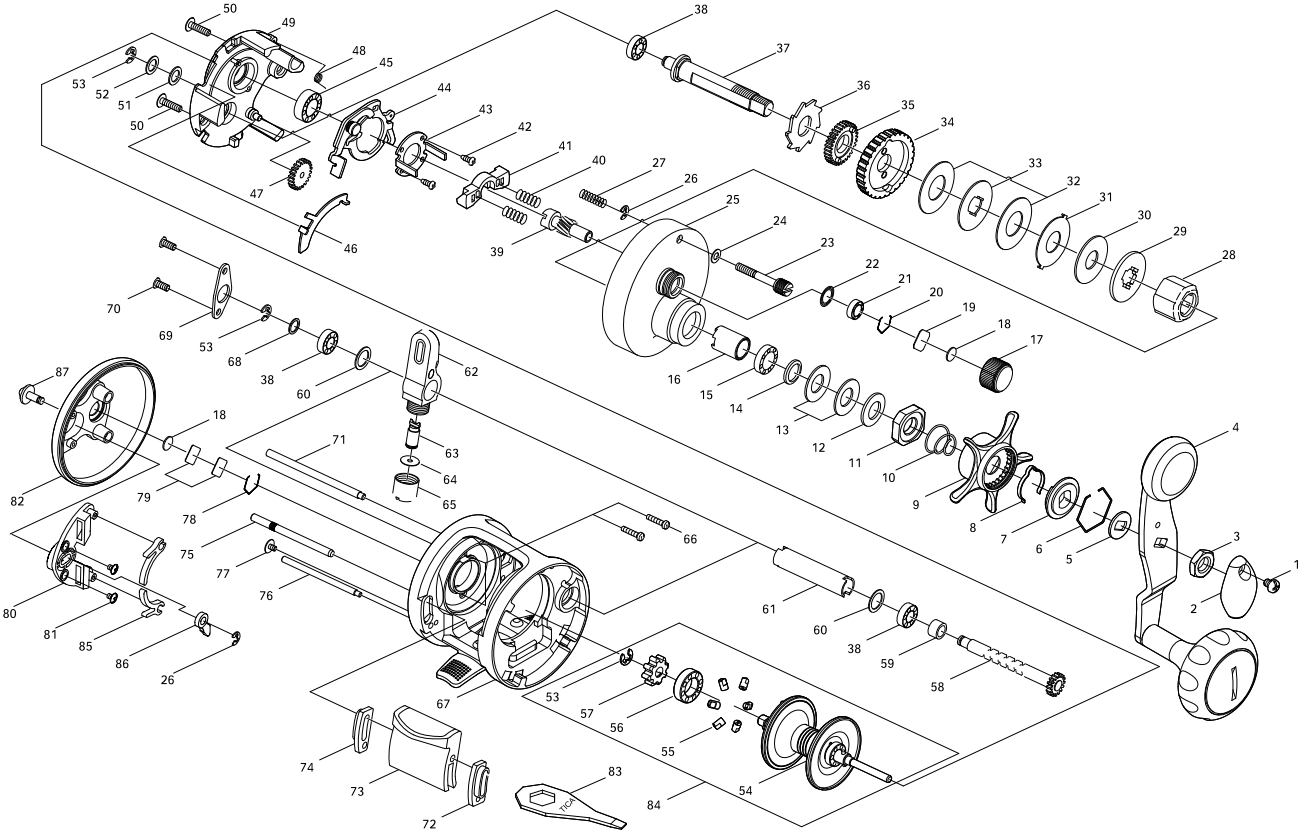

CAIMAN

BAIT CASTING REEL

CJ100R(BLUE) / CJ100R(RED) / CJ100R(GOLDEN)

Please order by parts number, not key number
 Bitte, Best.-Nr. angeben (Nicht "key" -nr.)
 Veuillez indiquer le numero de la piece (Non "key" no.)

Key No.

Parts No.

Parts Name

1	2E2-080-01	A30M-040 SCREW
2	2F5-050-01	HANDLE NUT CAP
3	2E3-068-01	HANDLE NUT
4	2YH-269-01	HANDLE TOTAL ASSEMBLY
5	2W2-058-01	KEY WASH
6	2E4-018-01	RETAINER
7	2F8-050-01	CLICK LEAF SPRING HOLDER
8	2L3-029-01	CLICK LEAF SPRING
9	2D4-008-02	STAR DRAG LEVER
10	2Q1-052-01	STAR DRAG SPRING
11	2E3-029-01	STAR DRAG NUT
12	2W1-020-01	081-130 WASHER
13	2L1-004-01	SPRING WASHER
14	2W1-035-05	080-105 WASHER
15	2Z1-024-05	812-2.5 BALL BEARING
16	2A4-022-01	ONE-WAY CLUTCH INNER TUBE
17	2E3-024-01	CAST CONTROL NUT
18	2W5-026-01	SPACER
19	2W5-029-01	CAST CONTROL SPACER
20	2E4-019-01	BEARING RETAINER
21	2Z1-001-05	508-2.5 BALL BEARING
22	2E9-005-01	O RING
23	2E0-011-01	RIGHT SIDE COVER SCREW
24	2W1-132-01	036-060 WASHER
25	2YF-034-07	RIGHT SIDE COVER ASSEMBLY
26	2E5-006-01	E2.5 RETAINER
27	2Q1-056-01	RIGHT SIDE COVER SCREW SPRING
28	2YZ-007-01	ONE-WAY CLUTCH BEARING ASSEMBLY
29	2W2-032-01	KEY WASHER
30	2W1-126-01	082-210 WASHER
31	2W3-017-01	EARED WASHER
32	2W1-111-01	100-230 WASHER
33	2W2-025-01	KEY WASHER
34	2G1-027-01	DRIVE GEAR
35	2YG-023-01	OSCILLATING GEAR ASSEMBLY
36	2A3-027-01	RATCHET
37	2M3-048-01	DRIVE SHAFT
38	2Z1-018-05	510-3 BALL BEARING
39	2G2-010-01	PINION GEAR
40	2Q1-031-01	YOKE SPRING
41	2A2-039-01	PINION YOKE
42	2E2-047-01	A20M-065 SCREW
43	2F8-030-01	CLUTCH CAM RETAINER
44	2YA-018-01	CLUTCH CAM ASSEMBLY
45	2Z1-010-05	812-3.5 BALL BEARING
46	2M2-017-01	CLUTCH PLATE
47	2G3-022-01	IDLE GEAR
48	2Q3-086-01	RETRACTOR SPRING
49	2F8-016-01	GEAR SETTING PLATE