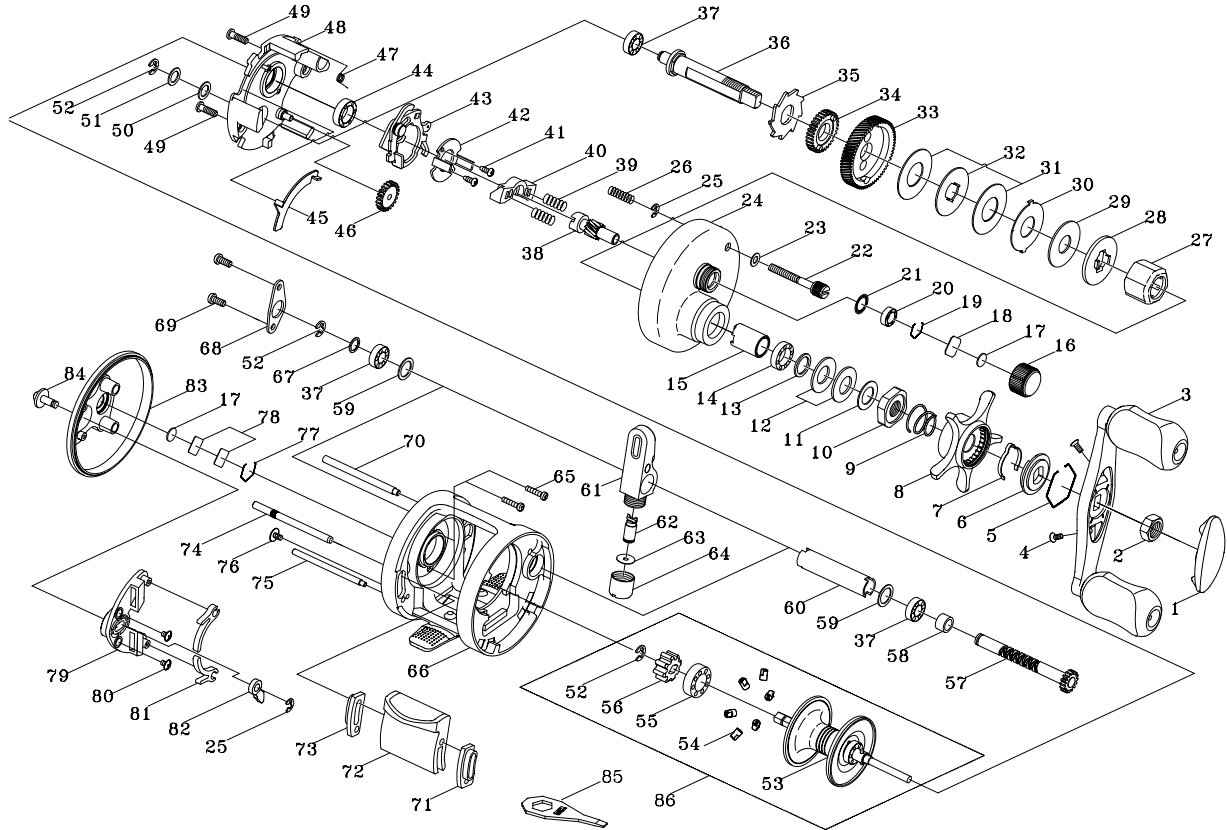

BAIT CASTING REEL

CAIMAN

CM100R / CA100R

Please order by parts number, not key number
Bitte, Best.-Nr. angeben (Nicht "key" -nr.)
Veuillez indiquer le numero de la pièce (Non "key" no.)

Key No.

Parts No.

Parts Name

1	2F5-097-01	HANDLE NUT CAP
2	2E3-016-01	NUT
3	2YH-079-01	HANDLE ASSEMBLY
4	2E2-030-01	F20M-050 SCREW
5	2E4-018-01	RETAINER
6	2F8-050-01	CLICK LEAF SPRING HOLDER
7	2L3-029-01	STAR DRAG CLICK LEAF SPRING
8	2D4-008-01	STAR DRAG LEVER
9	2Q1-052-01	STAR DRAG SPRING
10	2E3-029-01	STAR DRAG NUT
11	2W1-020-01	081-130 WASHER
12	2L1-004-01	SPRING WASHER
13	2W1-035-05	080-105 WASHER
14	2Z1-024-05	812-2.5 BALL BEARING
15	2A4-022-01	ONE-WAY CLUTCH INNER TUBE
16	2E3-024-01	CAST CONTROL NUT
17	2W5-026-01	SPACER
18	2W5-029-01	CAST CONTROL SPACER
19	2E4-019-01	BEARING RETAINER
20	2Z1-001-05	508-2.5 BALL BEARING
21	2E9-005-01	O RING
22	2E0-011-01	RIGHT SIDE COVER SCREW
23	2W1-132-01	036-060 WASHER
24	2YF-034-04	RIGHT SIDE COVER ASSEMBLY
25	2E5-006-01	E2.5 RETAINER
26	2Q1-056-01	RIGHT SIDE COVER SCREW SPRING
27	2YZ-007-01	ONE-WAY CLUTCH BEARING ASSEMBLY
28	2W2-032-01	KEY WASHER
29	2W1-126-01	082-210 WASHER
30	2W3-017-01	EARED WASHER
31	2W1-111-01	100-230 WASHER
32	2W2-025-01	KEY WASHER
33	2G1-027-01	DRIVE GEAR
34	2YG-023-01	OSCILLATING GEAR ASSEMBLY
35	2A3-027-01	RATCHET
36	2M3-048-01	DRIVE SHAFT
37	2Z1-018-05	510-3 BALL BEARING
38	2G2-010-01	PINION GEAR
39	2Q1-031-01	YOKE SPRING
40	2A2-039-01	PINION YOKE
41	2E2-047-01	A20M-065 SCREW
42	2F8-030-01	CLUTCH CAM RETAINER
43	2YA-018-01	CLUTCH CAM ASSEMBLY
44	2Z1-010-05	812-3.5 BALL BEARING
45	2M2-017-01	CLUTCH PLATE
46	2G3-022-01	IDLE GEAR
47	2Q3-086-01	RETRACTOR SPRING

Key No.

Parts No.

Parts Name

48	2F8-016-01	GEAR SETTING PLATE
49	2E2-031-01	A26M-075 SCREW
50	2W1-054-01	052-080 WASHER
51	2W1-070-01	052-080 WASHER
52	2E5-013-01	E3.0 RETAINER
53	2YS-061-01	SPOOL ASSEMBLY
54	2C2-057-01	BRAKE COLLAR
55	2Z1-023-05	814-4 BALL BEARING
56	2F3-037-01	CLICK GEAR
57	2YM-041-01	WORM SHAFT ASSEMBLY
58	2C1-059-01	SPACER
59	2W1-078-01	072-100 WASHER
60	2C4-015-01	LEVEL WIND GUARD
61	2YR-038-01	LINE GUIDE ASSEMBLY
62	2M5-005-01	LINE GUIDE PIN
63	2W1-100-01	020-068 WASHER
64	2E3-014-01	LINE GUIDE NUT
65	2E2-034-01	A20M-090 SCREW
66	2YB-096-01	BODY ASSEMBLY
67	2W1-046-01	051-068 WASHER
68	2F6-050-01	BEARING HOLDING PLATE
69	2E2-037-01	A26M-060 SCREW
70	2P4-006-02	LEVEL WIND GUIDE
71	2C4-013-01	CASTING BAR GUIDE A
72	2YS-085-01	CASTING BAR ASSEMBLY
73	2C4-014-01	CASTING BAR GUIDE B
74	2P2-021-01	CASTING BAR PIN
75	2P4-008-02	CASTING BAR SUPPORT
76	2E2-003-01	B26M-036 SCREW
77	2E4-011-01	BEARING RETAINER
78	2W5-015-01	CAST CONTROL SPACER
79	2F6-055-01	CLICK PLATE
80	2E2-022-01	B20M-030 SCREW
81	2F2-020-01	CLICK SPRING
82	2F4-018-01	CLICK PAWL
83	2F5-123-01	LEFT SIDE COVER
84	2F7-004-01	CLICK SWITCH
85	2X3-004-01	WRENCH
86	2YT-144-01	SPOOL ASSEMBLY

CA100R

SPECIAL PARTS

1	2F5-097-02	HANDLE NUT CAP
3	2YH-079-03	HANDLE ASSEMBLY
8	2D4-008-03	STAR DRAG LEVER
24	2YF-034-06	RIGHT SIDE COVER ASSEMBLY
66	2YB-096-03	BODY ASSEMBLY
83	2F5-123-03	LEFT SIDE COVER