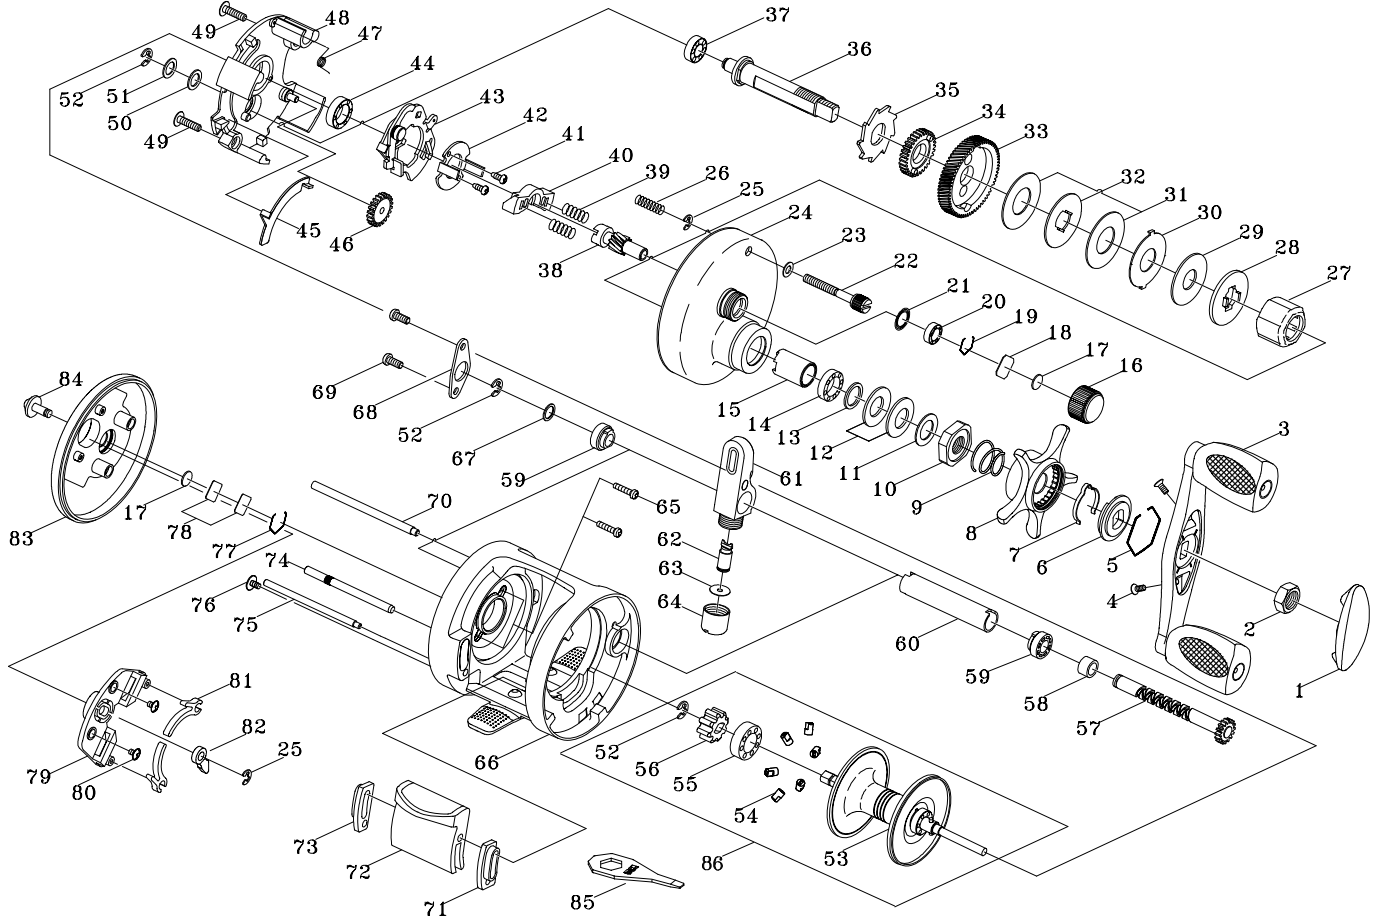

**BAIT CASTING REEL**

**CAIMAN**

**CT150R**

Please order by parts number, not key number  
 Bitte, Best.-Nr. angeben (Nicht "key" -nr.)  
 Veuillez indiquer le numero de la piece (Non "key" no.)

Key No.	Parts No.	Parts Name	Key No.	Parts No.	Parts Name
1	2F5-097-01	HANDLE NUT CAP	44	2Z1-010-05	812-3.5 BALL BEARING
2	2E3-016-01	NUT	45	2M2-002-01	CLUTCH PLATE
3	2YH-084-01	HANDLE TOTAL ASSEMBLY	46	2G3-022-01	IDLE GEAR
4	2E2-030-02	F20M-050 SCREW	47	2Q3-086-01	RETRACTOR SPRING
5	2E4-018-01	RETAINER	48	2F8-032-01	GEAR SETTING PLATE
6	2F8-050-01	CLICK LEAF SPRING HOLDER	49	2E2-005-03	B26M-080 SCREW
7	2L3-029-01	CLICK LEAF SPRING	50	2W1-054-01	052-080 WASHER
8	2D4-008-02	STAR DRAG LEVER	51	2W1-070-01	052-080 WASHER
9	2Q1-052-01	STAR DRAG SPRING	52	2E5-013-01	E3.0 RETAINER
10	2E3-029-01	STAR DRAG NUT	53	2YS-080-01	SPOOL ASSEMBLY
11	2W1-020-01	081-130 WASHER	54	2C2-057-01	BRAKE COLLAR
12	2L1-004-01	SPRING WASHER	55	2Z1-023-05	814-4 BALL BEARING
13	2W1-035-05	080-105 WASHER	56	2F3-037-01	CLICK GEAR
14	2Z1-024-05	812-2.5 BALL BEARING	57	2YM-032-01	WORM SHAFT ASSEMBLY
15	2A4-022-01	ONE-WAY CLUTCH INNER TUBE	58	2C1-059-01	SPACER
16	2E3-024-01	CAST CONTROL NUT	59	2C2-042-01	WORM SHAFT BUSH
17	2W5-026-01	CAST CONTROL SPACER	60	2C4-007-01	LEVEL WIND GUARD
18	2W5-029-01	CAST CONTROL SPACER	61	2YR-038-01	LINE GUIDE ASSEMBLY
19	2E4-019-01	BEARING RETAINER	62	2M5-005-01	LINE GUIDE PIN
20	2Z1-001-05	508-2.5 BALL BEARING	63	2W1-100-01	020-068 WASHER
21	2E9-005-01	O RING	64	2E3-014-01	LINE GUIDE NUT
22	2E0-011-01	RIGHT SIDE COVER SCREW	65	2E2-034-01	A20M-090 SCREW
23	2W1-132-01	036-060 WASHER	66	2YB-089-02	BODY ASSEMBLY
24	2YF-029-05	RIGHT SIDE COVER ASSEMBLY	67	2W1-046-01	051-068 WASHER
25	2E5-006-01	E2.5 RETAINER	68	2F6-050-01	BEARING HOLDING PLATE
26	2Q1-056-01	RIGHT SIDE COVER SCREW SPRING	69	2E2-037-01	A26M-060 SCREW
27	2YZ-007-01	ONE-WAY CLUTCH BEARING ASSEMBLY	70	2P4-006-01	LEVEL WIND GUIDE
28	2W2-032-01	KEY WASHER	71	2C4-013-01	CASTING BAR GUIDE A
29	2W1-126-01	082-210 WASHER	72	2YS-085-01	CASTING BAR ASSEMBLY
30	2W3-017-01	EARED WASHER	73	2C4-014-01	CASTING BAR GUIDE B
31	2W1-111-01	100-230 WASHER	74	2P2-021-01	CASTING BAR PIN
32	2W2-025-01	KEY WASHER	75	2P4-008-01	CASTING BAR SUPPORT
33	2G1-027-01	DRIVE GEAR	76	2E2-003-01	B26M-036 SCREW
34	2YG-023-01	OSCILLATING GEAR ASSEMBLY	77	2E4-011-01	BEARING RETAINER
35	2A3-027-01	RATCHET	78	2W5-015-01	CAST CONTROL SPACER
36	2M3-048-01	DRIVE SHAFT	79	2F6-032-01	CLICK PLATE
37	2Z1-018-05	510-3 BALL BEARING	80	2E2-022-01	B20M-030 SCREW
38	2G2-010-01	PINION GEAR	81	2F2-020-01	CLICK SPRING
39	2Q1-031-01	YOKE SPRING	82	2F4-018-01	CLICK PAWL
40	2A2-039-01	PINION YOKE	83	2F5-089-02	LEFT SIDE COVER
41	2E2-047-01	A20M-065 SCREW	84	2F7-004-01	CLICK SWITCH
42	2F8-030-01	CLUTCH CAM RETAINER	85	2X3-004-01	WRENCH
43	2YA-017-01	CLUTCH CAM ASSEMBLY	86	2YT-139-01	SPOOL TOTAL ASSEMBLY