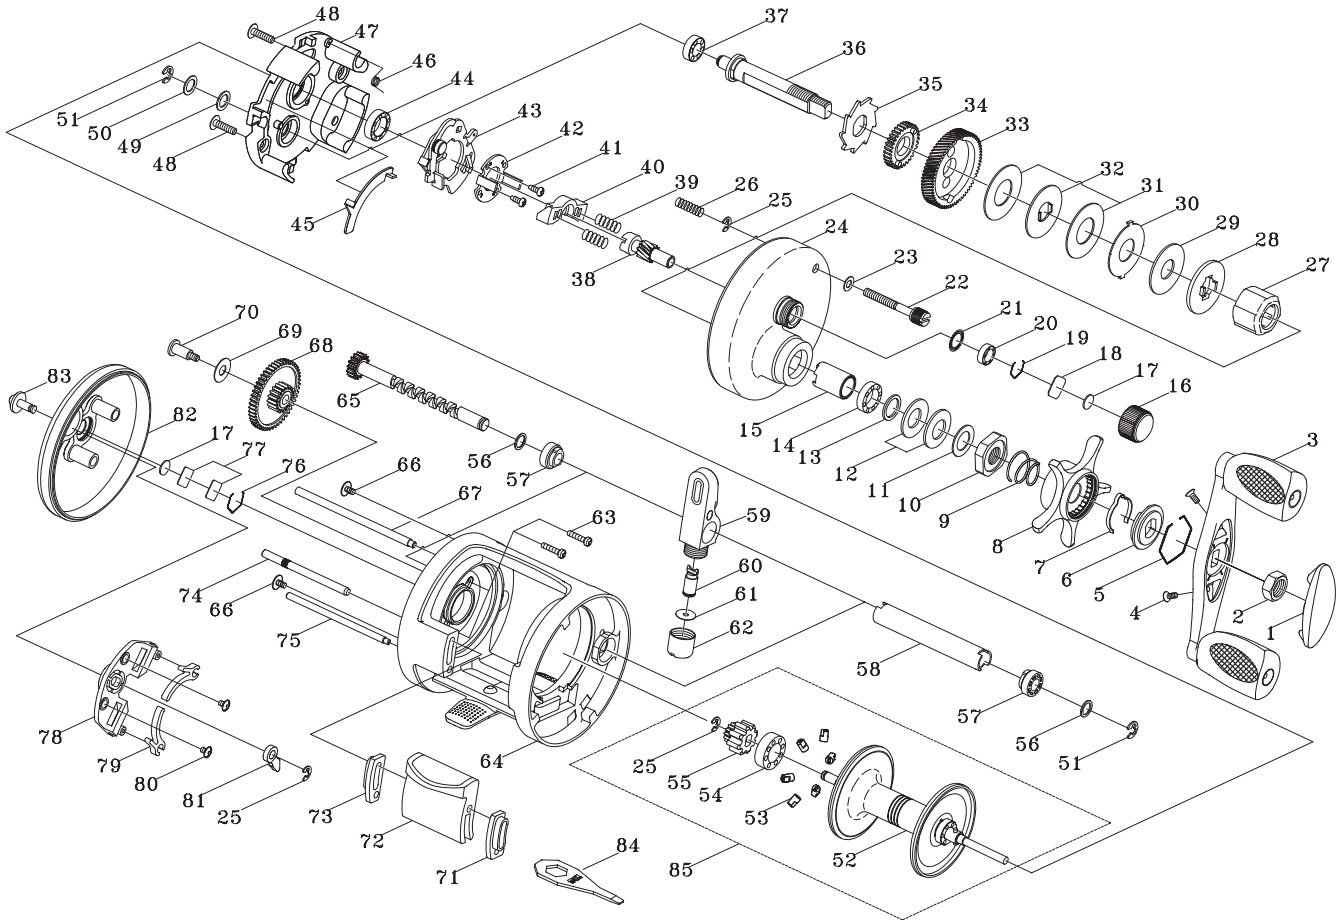

BAIT CASTING REEL

CAIMAN

CT200R

Please order by parts number, not key number
Bitte, Best.-Nr. angeben (Nicht "key" -nr.)
Veuillez indiquer le numero de la pièce (Non "key" no.)

Key NO.	Parts No.	Parts name	Key NO.	Parts No.	Parts name
1	2F5-097-01	HANDLE NUT CAP	44	2Z1-010-05	812-3.5 BALL BEARING
2	2E3-016-01	NUT	45	2M2-003-01	OSCILLATING SLIDER
3	2YH-084-01	HANDLE ASSEMBLY	46	2Q3-086-01	RETRACTOR SPRING
4	2E2-030-02	F20M-050 SCREW	47	2F8-039-01	GEAR SETTING PLATE
5	2E4-018-01	RETAINER	48	2E2-005-03	B26M-080 SCREW
6	2F8-050-01	CLICK LEAF SPRING HOLDER	49	2W1-054-01	052-080 WASHER
7	2L3-029-01	STAR DRAG CLICK LEAF SPRING	50	2W1-070-01	052-080 WASHER
8	2D4-008-02	STAR DRAG LEVER	51	2E5-013-01	E3.0 RETAINER
9	2Q1-052-01	STAR DRAG SPRING	52	2YS-083-01	SPOOL ASSEMBLY
10	2E3-029-01	STAR DRAG NUT	53	2C2-057-01	BRAKE COLLAR
11	2W1-020-01	081-130 WASHER	54	2Z1-023-05	814-4 BALL BEARING
12	2L1-004-01	SPRING WASHER	55	2F3-041-01	CLICK GEAR
13	2W1-035-05	080-105 WASHER	56	2W1-046-01	051-068 WASHER
14	2Z1-024-05	812-2.5 BALL BEARING	57	2C2-042-01	WORM SHAFT BUSHING
15	2A4-022-01	ONE-WAY CLUTCH INNER TUBE	58	2C4-010-01	LEVEL WIND GUARD
16	2E3-024-01	CAST CONTROL NUT	59	2YR-038-01	LINE GUIDE ASSEMBLY
17	2W5-026-01	SPACER	60	2M5-005-01	LINE GUIDE PIN
18	2W5-029-01	CAST CONTROL SPACER	61	2W1-100-01	020-068 WASHER
19	2E4-019-01	BEARING RETAINER	62	2E3-014-01	LINE GUIDE NUT
20	2Z1-001-05	508-2.5 BALL BEARING	63	2E2-034-01	A20M-090 SCREW
21	2E9-005-01	O RING	64	2YB-095-02	BODY ASSEMBLY
22	2E0-011-01	RIGHT SIDE COVER SCREW	65	2YM-042-01	WORM SHAFT ASSEMBLY
23	2W1-132-01	036-060 WASHER	66	2E2-003-01	B26M-036 SCREW
24	2YF-033-05	RIGHT SIDE COVER ASSEMBLY	67	2P4-006-03	LEVEL WIND GUIDE
25	2E5-006-01	E2.5 RETAINER	68	2G3-015-01	IDLE GEAR
26	2Q1-056-01	RIGHT SIDE COVER SCREW SPRING	69	2W1-147-02	041-100 WASHER
27	2YZ-007-01	ONE-WAY CLUTCH BEARING ASSEMBLY	70	2E0-035-01	IDLE GEAR
28	2W2-032-01	KEY WASHER	71	2C4-013-01	CASTING BAR GUIDE A
29	2W1-126-01	082-210 WASHER	72	2YS-085-01	CASTING BAR ASSEMBLY
30	2W3-017-01	EARED WASHER	73	2C4-014-01	CASTING BAR GUIDE B
31	2W1-111-01	100-230 WASHER	74	2P2-021-01	CASTING BAR PIN
32	2W2-025-01	KEY WASHER	75	2P4-008-03	CASTING BAR SUPPORT
33	2G1-027-01	DRIVE GEAR	76	2E4-011-01	BEARING RETAINER
34	2YG-023-01	OSCILLATING GEAR ASSEMBLY	77	2W5-015-01	CAST CONTROL SPACER
35	2A3-027-01	RATCHET	78	2F6-032-01	CLICK PLATE
36	2M3-053-01	DRIVE SHAFT	79	2F2-020-01	CLICK SPRING
37	2Z1-018-05	510-3 BALL BEARING	80	2E2-022-01	B20M-030 SCREW
38	2G2-010-01	PINION GEAR	81	2F4-018-01	CLICK PAWL
39	2Q1-031-01	YOKE SPRING	82	2F5-108-02	LEFT SIDE COVER
40	2A2-039-01	PINION YOKE	83	2F7-004-01	CLICK SWITCH
41	2E2-047-01	A20M-065 SCREW	84	2X3-004-01	WRENCH
42	2F8-030-01	CLUTCH CAM RETAINER	85	2YT-143-01	SPOOL ASSEMBLY
43	2YA-035-01	CLUTCH CAM ASSEMBLY			