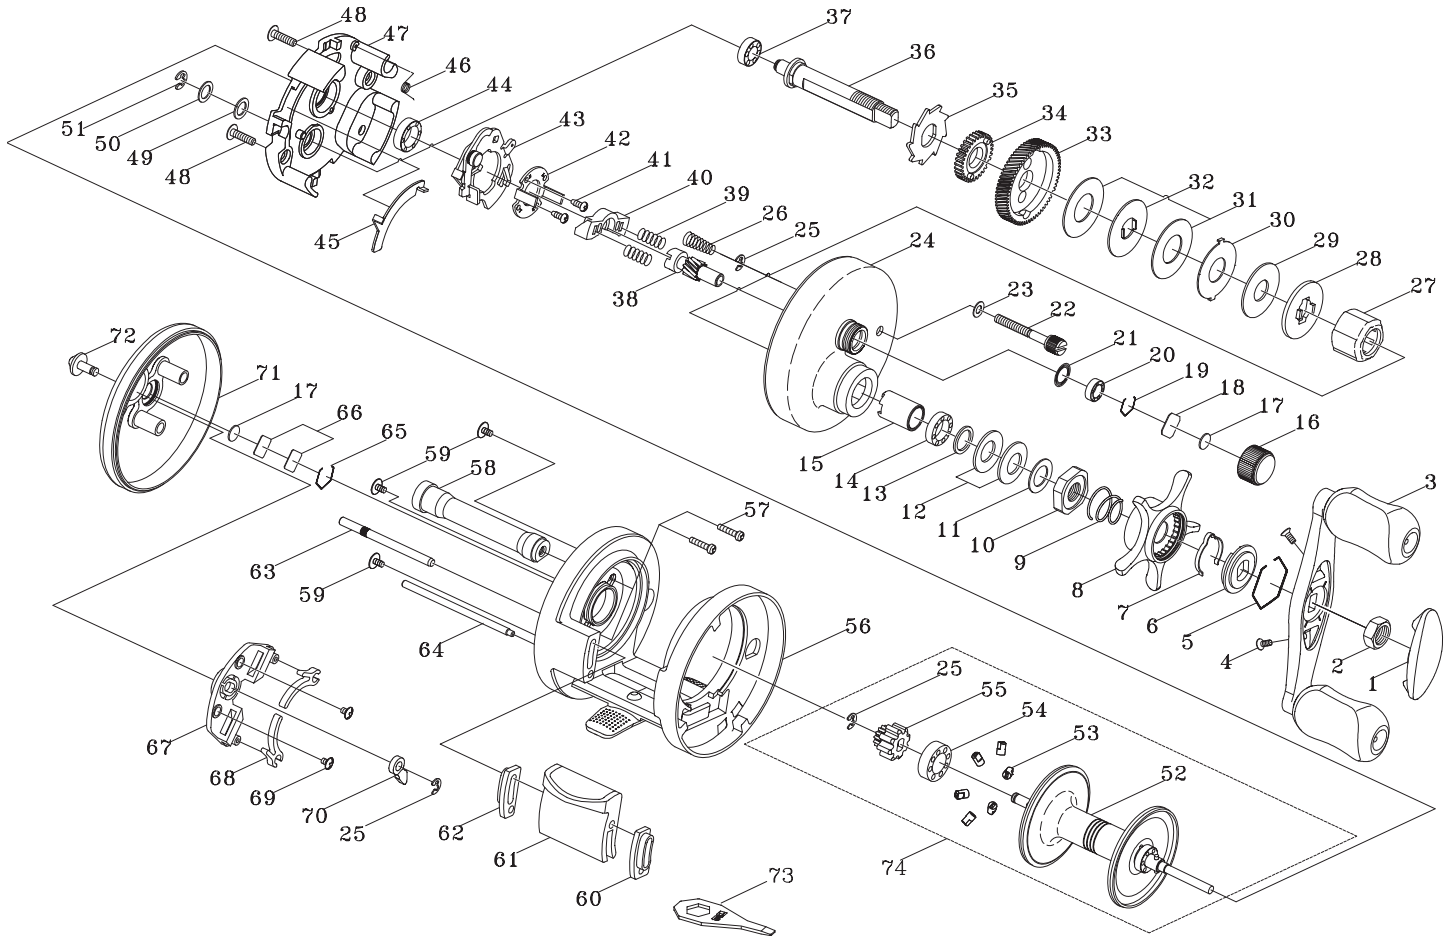

BAIT CASTING REEL

CAIMAN

CA205R

Key NO.

Parts No.

Parts name

1	2F5-097-02	HANDLE NUT CAP
2	2E3-016-01	NUT
3	2YH-079-03	HANDLE ASSEMBLY
4	2E2-030-02	F20M-050 SCREW
5	2E4-018-01	RETAINER
6	2F8-050-01	CLICK LEAF SPRING HOLDER
7	2L3-029-01	STAR DRAG CLICK LEAF SPRING
8	2D4-008-03	STAR DRAG LEVER
9	2Q1-052-01	STAR DRAG SPRING
10	2E3-029-01	STAR DRAG NUT
11	2W1-020-01	081-130 WASHER
12	2L1-004-01	SPRING WASHER
13	2W1-035-05	080-105 WASHER
14	2Z1-024-05	812-2.5 BALL BEARING
15	2A4-022-01	ONE-WAY CLUTCH INNER TUBE
16	2E3-024-01	CAST CONTROL NUT
17	2W5-026-01	SPACER
18	2W5-029-01	CAST CONTROL SPACER
19	2E4-019-01	BEARING RETAINER
20	2Z1-001-05	508-2.5 BALL BEARING
21	2E9-005-01	O RING
22	2E0-011-01	RIGHT SIDE COVER SCREW
23	2W1-132-01	036-060 WASHER
24	2YF-074-03	RIGHT SIDE COVER ASSYMBLY
25	2E5-006-01	E2.5 RETAINER
26	2Q1-056-01	RIGHT SIDE COVER SCREW SPRING
27	2YZ-007-01	ONE-WAY CLUTCH BEARING ASSEMBLY
28	2W2-032-01	KEY WASHER
29	2W1-126-01	082-210 WASHER
30	2W3-017-01	EARED WASHER
31	2W1-111-01	100-230 WASHER
32	2W2-025-01	KEY WASHER
33	2G1-027-01	DRIVE GEAR
34	2YG-023-01	OSCILLATING GEAR ASSYMBLY
35	2A3-027-01	RATCHET
36	2M3-053-01	DRIVE SHAFT
37	2Z1-018-05	510-3 BALL BEARING

Key NO.

Parts No.

Parts name

38	2G2-010-01	PINION GEAR
39	2Q1-031-01	YOKE SPRING
40	2A2-039-01	PINION YOKE
41	2E2-047-01	A20M-065 SCREW
42	2F8-030-01	CLUTCH CAM RETAINER
43	2YA-035-01	CLUTCH CAM ASSEMBLY
44	2Z1-010-05	812-3.5 BALL BEARING
45	2M2-003-01	OSCILLATING SLIDER
46	2Q3-086-01	RETRACTOR SPRING
47	2F8-039-01	GEAR SETTING PLATE
48	2E2-005-03	B26M-080 SCREW
49	2W1-054-01	052-080 WASHER
50	2W1-070-01	052-080 WASHER
51	2E5-013-01	E3.0 RETAINER
52	2YS-083-01	SPOOL ASSEMBLY
53	2C2-057-01	BRAKE COLLAR
54	2Z1-023-05	814-4 BALL BEARING
55	2F3-041-01	CLICK GEAR
56	2YB-098-01	BODY ASSEMBLY
57	2E2-034-01	A20M-090 SCREW
58	2C4-005-01	LEVEL WIND GUARD
59	2E2-003-01	B26M-036 SCREW
60	2C4-013-01	CASTING BAR GUIDE A
61	2C4-014-01	CASTING BAR GUIDE B
62	2YS-085-01	CASTING BAR ASSEMBLY
63	2P2-021-01	CASTING BAR PIN
64	2P4-008-03	CASTING BAR SUPPORT
65	2E4-011-01	BEARING RETAINER
66	2W5-015-01	CAST CONTROL SPACER
67	2F6-032-01	CLICK PLATE
68	2F2-020-01	CLICK SPRING
69	2E2-022-01	B20M-030 SCREW
70	2F4-018-01	CLICK PAWL
71	2F5-108-04	LEFT SIDE COVER
72	2F7-004-01	CLICK SWITCH
73	2X3-004-01	WRENCH
74	2YT-143-01	SPOOL ASSEMBLY