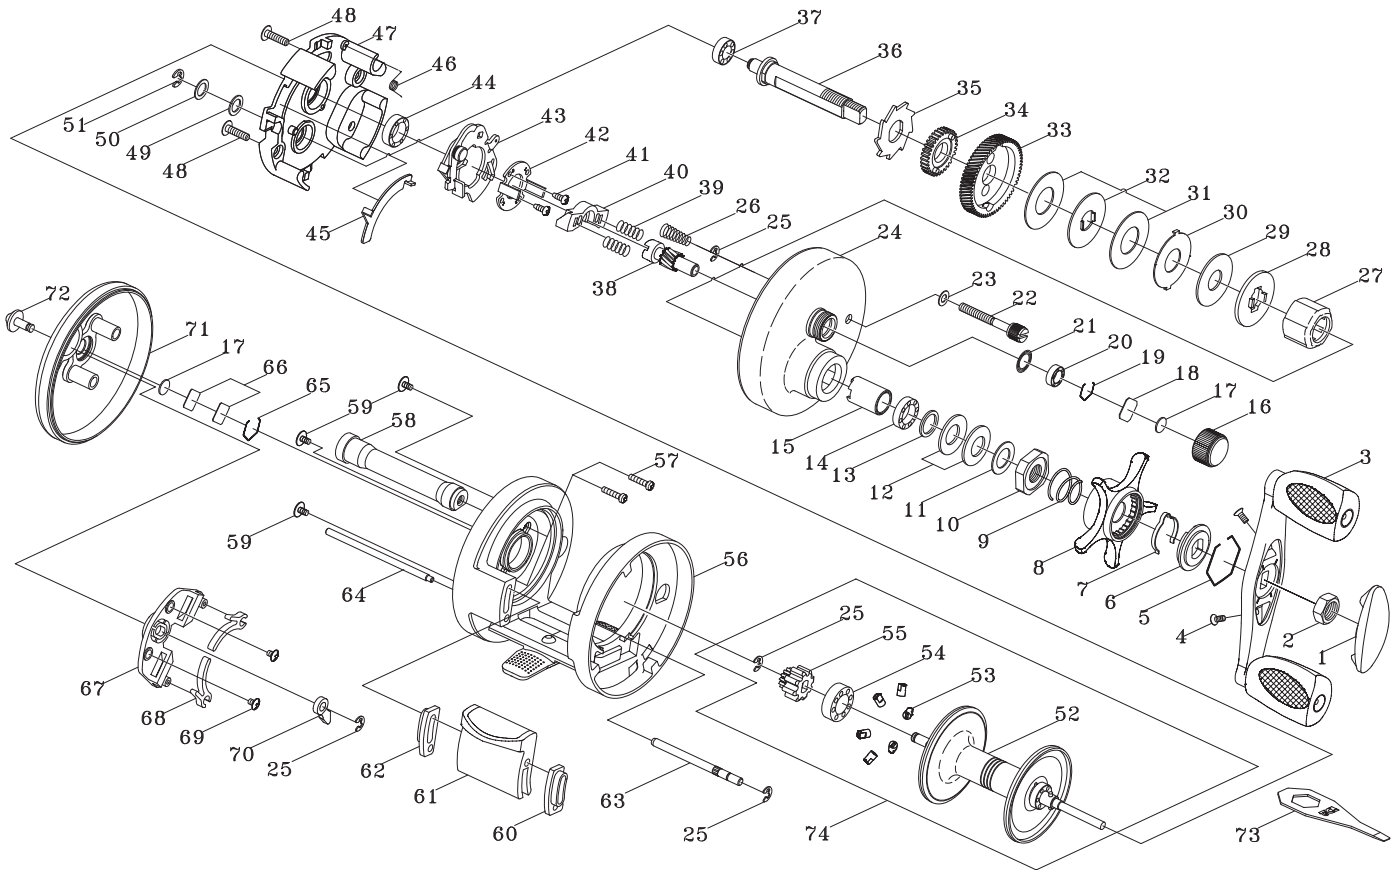

BAIT CASTING REEL

CAIMAN

CT205R

Please order by parts number, not key number
Bitte, Best.-Nr. angeben (Nicht "key" -nr.)
Veuillez indiquer le numero de la pièce (Non "key" no.)

Key NO.	Parts No.	Parts name	Key NO.	Parts No.	Parts name
1	2F5-097-01	HANDLE NUT CAP	38	2G2-010-01	PINION GEAR
2	2E3-016-01	NUT	39	2Q1-031-01	YOKE SPRING
3	2YH-084-01	HANDLE ASSEMBLY	40	2A2-039-01	PINION YOKE
4	2E2-030-02	F20M-050 SCREW	41	2E2-047-01	A20M-065 SCREW
5	2E4-018-01	RETAINER	42	2F8-030-01	CLUTCH CAM RETAINER
6	2F8-050-01	CLICK LEAF SPRING HOLDER	43	2YA-035-01	CLUTCH CAM ASSEMBLY
7	2L3-029-01	STAR DRAG CLICK LEAF SPRING	44	2Z1-010-05	812-3.5 BALL BEARING
8	2D4-008-02	STAR DRAG LEVER	45	2M2-003-01	OSCILLATING SLIDER
9	2Q1-052-01	STAR DRAG SPRING	46	2Q3-086-01	RETRACTOR SPRING
10	2E3-029-01	STAR DRAG NUT	47	2F8-039-01	GEAR SETTING PLATE
11	2W1-020-01	081-130 WASHER	48	2E2-005-03	B26M-080 SCREW
12	2L1-004-01	SPRING WASHER	49	2W1-054-01	052-080 WASHER
13	2W1-035-05	080-105 WASHER	50	2W1-070-01	052-080 WASHER
14	2Z1-024-05	812-2.5 BALL BEARING	51	2E5-013-01	E3.0 RETAINER
15	2A4-022-01	ONE-WAY CLUTCH INNER TUBE	52	2YS-083-01	SPOOL ASSEMBLY
16	2E3-024-01	CAST CONTROL NUT	53	2C2-057-01	BRAKE COLLAR
17	2W5-026-01	SPACER	54	2Z1-023-05	814-4 BALL BEARING
18	2W5-029-01	CAST CONTROL SPACER	55	2F3-041-01	CLICK GEAR
19	2E4-019-01	BEARING RETAINER	56	2YB-098-03	BODY ASSEMBLY
20	2Z1-001-05	508-2.5 BALL BEARING	57	2E2-034-01	A20M-090 SCREW
21	2E9-005-01	O RING	58	2C4-005-01	LEVEL WIND GUARD
22	2E0-011-01	RIGHT SIDE COVER SCREW	59	2E2-003-01	B26M-036 SCREW
23	2W1-132-01	036-060 WASHER	60	2C4-013-01	CASTING BAR GUIDE A
24	2YF-074-04	RIGHT SIDE COVER ASSEMBLY	61	2YS-085-01	CASTING BAR ASSEMBLY
25	2E5-006-01	E2.5 RETAINER	62	2C4-014-01	CASTING BAR GUIDE B
26	2Q1-056-01	RIGHT SIDE COVER SCREW SPRING	63	2P2-021-01	CASTING BAR PIN
27	2YZ-007-01	ONE-WAY CLUTCH BEARING ASSEMBLY	64	2P4-008-03	CASTING BAR SUPPORT
28	2W2-032-01	KEY WASHER	65	2E4-011-01	BEARING RETAINER
29	2W1-126-01	082-210 WASHER	66	2W5-015-01	CAST CONTROL SPACER
30	2W3-017-01	EARED WASHER	67	2F6-032-01	CLICK PLATE
31	2W1-111-01	100-230 WASHER	68	2F2-020-01	CLICK SPRING
32	2W2-025-01	KEY WASHER	69	2E2-022-01	B20M-030 SCREW
33	2G1-027-01	DRIVE GEAR	70	2F4-018-01	CLICK PAWL
34	2YG-023-01	OSCILLATING GEAR ASSEMBLY	71	2F5-108-05	LEFT SIDE COVER
35	2A3-027-01	RATCHET	72	2F7-004-01	CLICK SWITCH
36	2M3-053-01	DRIVE SHAFT	73	2X3-004-01	WRENCH
37	2Z1-018-05	510-3 BALL BEARING	74	2YT-143-01	SPOOL ASSEMBLY