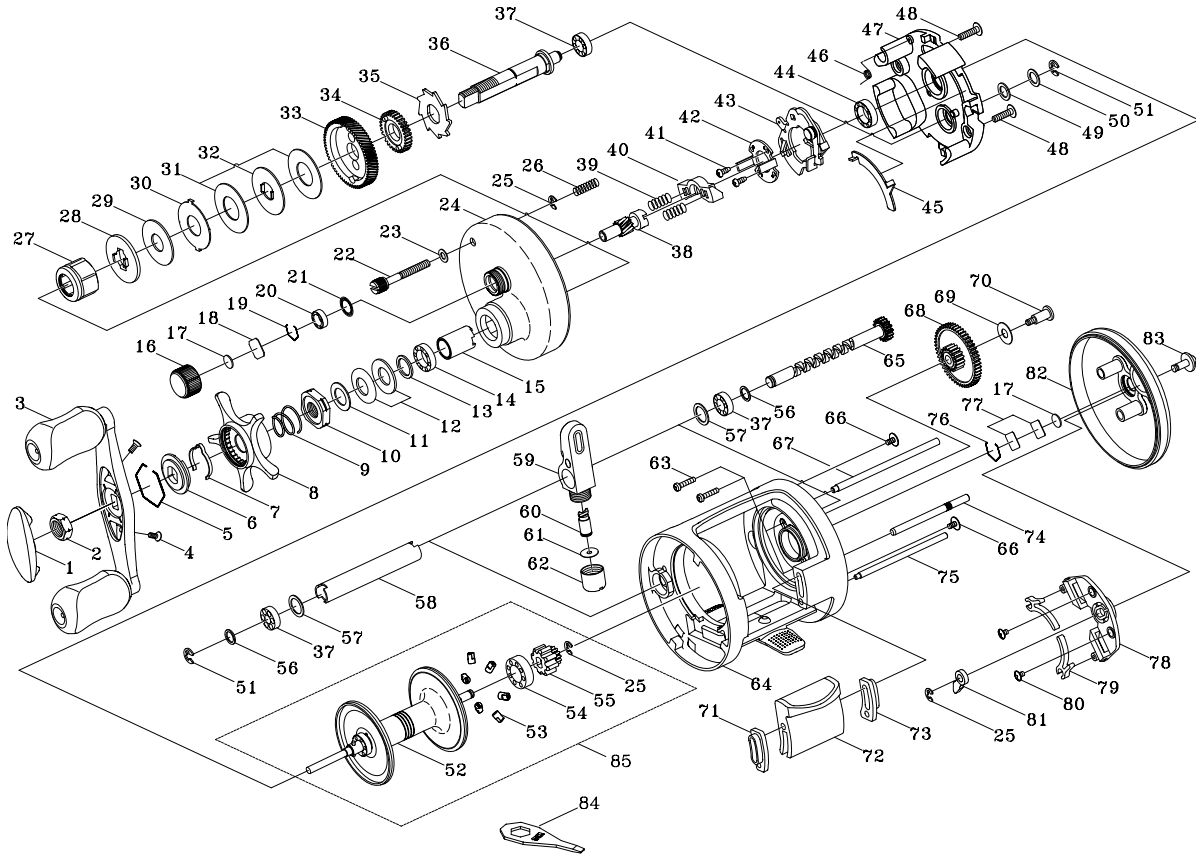

BAIT CASTING REEL

CAIMAN

CM201R / CA201R

Please order by parts number, not key number
 Bitte, Best.-Nr. angeben (Nicht "key" -nr.)
 Veuillez indiquer le numero de la piece (Non "key" no.)

Key NO.	Parts No.	Parts name	Key NO.	Parts No.	Parts name
1	2F5-097-01	HANDLE NUT CAP	47	2F8-029-01	GEAR SETTING PLATE
2	2E3-016-02	NUT	48	2E2-005-03	B26M-080 SCREW
3	2YH-079-01	HANDLE ASSEMBLY	49	2W1-054-01	052-080 WASHER
4	2E2-030-02	F20M-050 SCREW	50	2W1-070-01	052-080 WASHER
5	2E4-018-01	RETAINER	51	2E5-013-01	E3.0 RETAINER
6	2F8-050-01	CLICK LEAF SPRING HOLDER	52	2YS-083-01	SPOOL ASSEMBLY
7	2L3-029-01	STAR DRAG CLICK LEAF SPRING	53	2C2-057-01	BRAKE COLLAR
8	2D4-008-01	STAR DRAG LEVER	54	2Z1-023-05	814-4 BALL BEARING
9	2Q1-052-01	STAR DRAG SPRING	55	2F3-041-01	CLICK GEAR
10	2E3-029-02	STAR DRAG NUT	56	2W1-046-01	051-068 WASHER
11	2W1-020-01	081-130 WASHER	57	2W1-078-01	072-100 WASHER
12	2L1-004-01	SPRING WASHER	58	2C4-010-01	LEVEL WIND GUARD
13	2W1-035-05	080-105 WASHER	59	2YR-038-01	LINE GUIDE ASSEMBLY
14	2Z1-024-05	812-2.5 BALL BEARING	60	2M5-005-01	LINE GUIDE PIN
15	2A4-022-01	ONE-WAY CLUTCH INNER TUBE	61	2W1-100-01	020-068 WASHER
16	2E3-024-01	CAST CONTROL NUT	62	2E3-014-01	LINE GUIDE NUT
17	2W5-026-01	SPACER	63	2E2-034-01	A20M-090 SCREW
18	2W5-029-01	CAST CONTROL SPACER	64	2YB-094-01	BODY ASSEMBLY
19	2E4-019-01	BEARING RETAINER	65	2YM-042-01	WORM SHAFT ASSEMBLY
20	2Z1-001-05	508-2.5 BALL BEARING	66	2E2-003-01	B26M-036 SCREW
21	2E9-005-01	O RING	67	2P4-006-03	LEVEL WIND GUIDE
22	2E0-011-01	RIGHT SIDE COVER SCREW	68	2G3-015-01	IDLE GEAR
23	2W1-132-01	036-060 WASHER	69	2W1-147-02	041-100 WASHER
24	2YG-046-04	LEFT SIDE COVER ASSEMBLY	70	2E0-035-01	IDLE GEAR
25	2E5-006-01	E2.5 RETAINER	71	2C4-013-01	CASTING BAR GUIDE A
26	2Q1-056-01	RIGHT SIDE COVER SCREW SPRING	72	2YS-085-01	CASTING BAR ASSEMBLY
27	2YZ-007-01	ONE-WAY CLUTCH BEARING ASSEMBLY	73	2C4-014-01	CASTING BAR GUIDE B
28	2W2-032-01	KEY WASHER	74	2P2-021-01	CASTING BAR PIN
29	2W1-126-01	082-210 WASHER	75	2P4-008-03	CASTING BAR SUPPORT
30	2W3-017-01	EARED WASHER	76	2E4-011-01	BEARING RETAINER
31	2W1-111-01	100-230 WASHER	77	2W5-015-01	CAST CONTROL SPACER
32	2W2-025-01	KEY WASHER	78	2F6-032-01	CLICK PLATE
33	2G1-032-01	DRIVE GEAR	79	2F2-020-01	CLICK SPRING
34	2YG-023-01	OSCILLATING GEAR ASSEMBLY	80	2E2-022-01	B20M-030 SCREW
35	2A3-027-01	RATCHET	81	2F4-018-01	CLICK PAWL
36	2M3-053-02	DRIVE SHAFT	82	2F5-085-01	RIGHT SIDE COVER
37	2Z1-018-05	510-3 BALL BEARING	83	2F7-004-01	CLICK SWITCH
38	2G2-046-01	PINION GEAR	84	2X3-004-01	WRENCH
39	2Q1-031-01	YOKE SPRING	85	2YT-143-01	SPOOL ASSEMBLY
40	2A2-050-01	PINION YOKE	CA201R	SPECIAL PARTS	
41	2E2-047-01	A20M-065 SCREW	1	2F5-097-02	HANDLE NUT CAP
42	2F8-030-01	CLUTCH CAM RETAINER	3	2YH-079-03	HANDLE ASSEMBLY
43	2YA-019-01	CLUTCH CAM ASSEMBLY	8	2D4-008-03	STAR DRAG LEVER
44	2Z1-010-05	812-3.5 BALL BEARING	24	2YF-046-06	LEFT SIDE COVER ASSEMBLY
45	2M2-004-01	OSCILLATING SLIDER	64	2YB-094-03	BODY ASSEMBLY
46	2Q3-089-01	RETRACTOR SPRING	82	2F5-085-03	RIGHT SIDE COVER