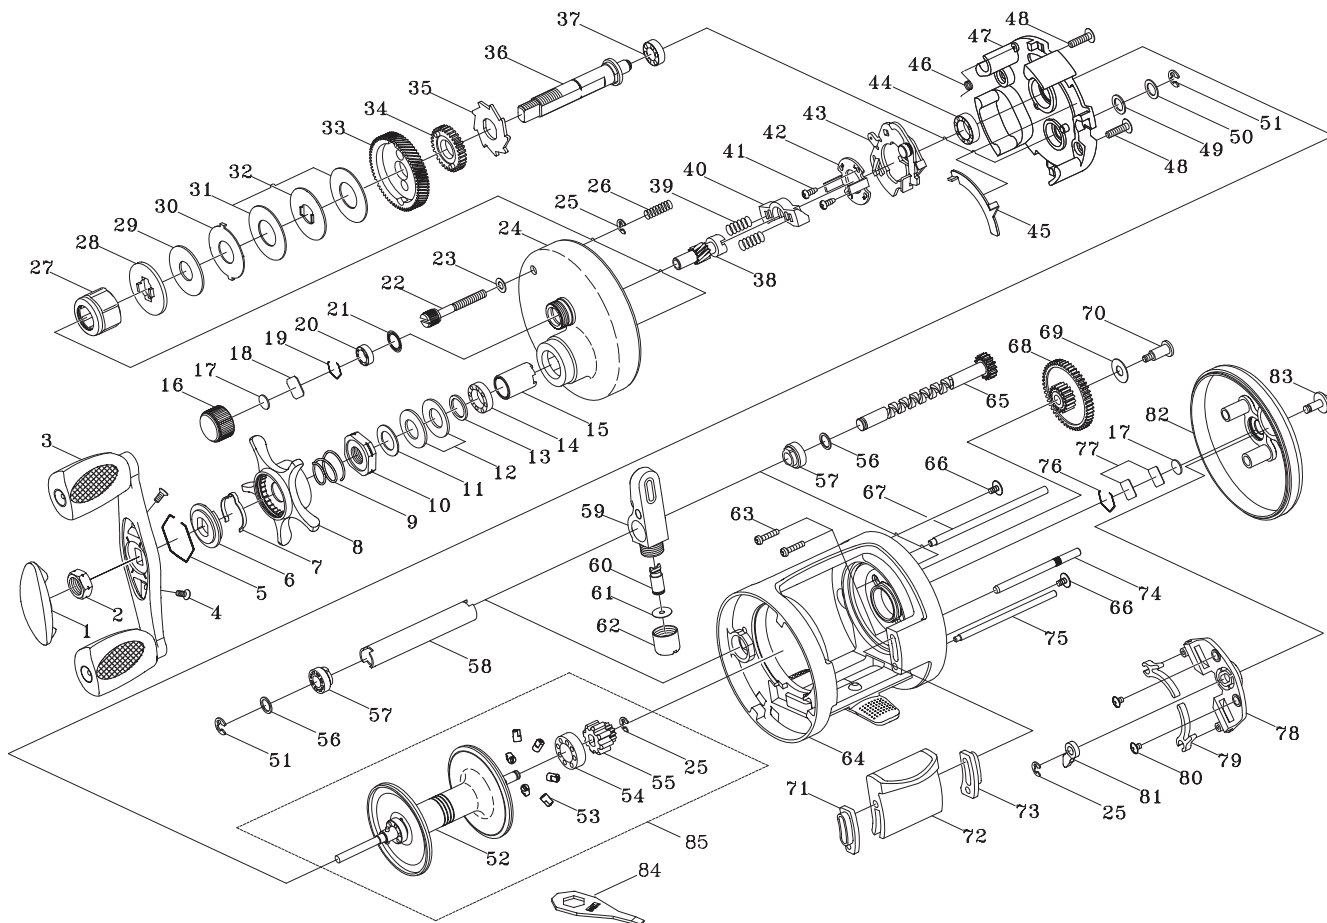

BAIT CASTING REEL

CAIMAN

CT201R

Please order by parts number, not key number
 Bitte, Best.-Nr. angeben (Nicht "key" -nr.)
 Veuillez indiquer le numero de la piece (Non "key" no.)

Key NO.	Parts No.	Parts name
1	2F5-097-01	HANDLE NUT CAP
2	2E3-016-02	NUT
3	2YH-084-01	HANDLE ASSEMBLY
4	2E2-030-02	F20M-050 SCREW
5	2E4-018-01	RETAINER
6	2F8-050-01	CLICK LEAF SPRING HOLDER
7	2L3-029-01	STAR DRAG CLICK LEAF SPRING
8	2D4-008-02	STAR DRAG LEVER
9	2Q1-052-01	STAR DRAG SPRING
10	2E3-029-02	STAR DRAG NUT
11	2W1-020-01	081-130 WASHER
12	2L1-004-01	SPRING WASHER
13	2W1-035-05	080-105 WASHER
14	2Z1-024-05	812-2.5 BALL BEARING
15	2A4-022-01	ONE-WAY CLUTCH INNER TUBE
16	2E3-024-01	CAST CONTROL NUT
17	2W5-026-01	SPACER
18	2W5-029-01	CAST CONTROL SPACER
19	2E4-019-01	BEARING RETAINER
20	2Z1-001-05	508-2.5 BALL BEARING
21	2E9-005-01	O RING
22	2E0-011-01	RIGHT SIDE COVER SCREW
23	2W1-132-01	036-060 WASHER
24	2YF-046-05	LEFT SIDE COVER ASSEMBLY
25	2E5-006-01	E2.5 RETAINER
26	2Q1-056-01	RIGHT SIDE COVER SCREW SPRING
27	2YZ-007-01	ONE-WAY CLUTCH BEARING ASSEMBLY
28	2W2-032-01	KEY WASHER
29	2W1-126-01	082-210 WASHER
30	2W3-017-01	EARED WASHER
31	2W1-111-01	100-230 WASHER
32	2W2-025-01	KEY WASHER
33	2G1-032-01	DRIVE GEAR
34	2YG-023-01	OSCILLATING GEAR ASSEMBLY
35	2A3-027-01	RATCHET
36	2M3-053-02	DRIVE SHAFT
37	2Z1-018-05	510-3 BALL BEARING
38	2G2-046-01	PINION GEAR
39	2Q1-031-01	YOKE SPRING
40	2A2-050-01	PINION YOKE
41	2E2-047-01	A20M-065 SCREW
42	2F8-030-01	CLUTCH CAM RETAINER
43	2YA-019-01	CLUTCH CAM ASSEMBLY