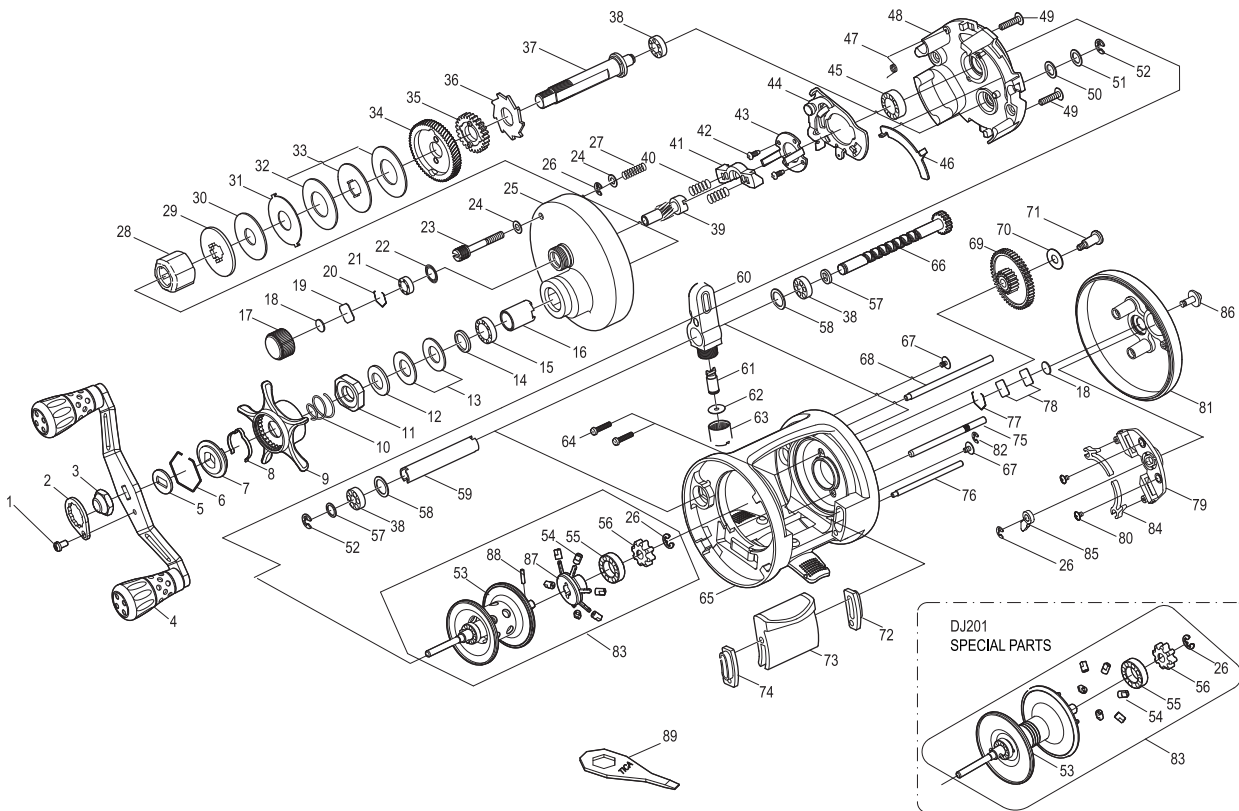

BAIT CASTING REEL

CAIMAN

DJ201M / DJ201

Key No.

Parts No.

Parts name

1	2E2-089-01	A26M-045 SCREW
2	2F6-043-02	ROTOR NUT HOLDING PLATE
3	2E3-075-02	HANDLE NUT
4	2YH-312-01	HANDLE TOTAL ASSEMBLY
5	2W2-058-01	KEY WASH
6	2E4-018-01	RETAINER
7	2F8-050-01	CLICK LEAF SPRING HOLDER
8	2L3-029-01	CLICK LEAF SPRING
9	2D4-008-02	STAR DRAG LEVER
10	2Q1-052-01	STAR DRAG SPRING
11	2E3-029-02	STAR DRAG NUT
12	2W1-020-01	081-130 WASHER
13	2L1-004-01	SPRING WASHER
14	2W1-035-05	080-105 WASHER
15	2Z1-024-05	812-2.5 BALL BEARING
16	2A4-022-01	ONE-WAY CLUTCH INNER TUBE
17	2E3-024-01	CAST CONTROL NUT
18	2W5-026-01	SPACER
19	2W5-029-01	CAST CONTROL SPACER
20	2E4-019-01	BEARING RETAINER
21	2Z1-001-05	508-2.5 BALL BEARING
22	2E9-005-01	O RING
23	2E0-011-01	RIGHT SIDE COVER SCREW
24	2W1-132-01	036-060 WASHER
25	2YF-046-11	LEFT SIDE COVER ASSEMBLY
26	2E5-006-01	E2.5 RETAINER
27	2Q1-056-01	RIGHT SIDE COVER SCREW SPRING
28	2YZ-007-01	ONE-WAY CLUTCH BEARING ASSEMBLY
29	2W2-032-01	KEY WASHER
30	2W1-126-01	082-210 WASHER
31	2W3-017-01	EARED WASHER
32	2W1-111-01	100-230 WASHER
33	2W2-025-01	KEY WASHER
34	2G1-032-01	DRIVE GEAR
35	2YG-023-01	OSCILLATING GEAR ASSEMBLY
36	2A3-027-01	RATCHET
37	2M3-053-02	DRIVE SHAFT
38	2Z1-018-05	510-3 BALL BEARING
39	2G2-046-01	PINION GEAR
40	2Q1-031-01	YOKE SPRING
41	2A2-050-01	PINION YOKE
42	2E2-047-01	A20M-065 SCREW
43	2F8-030-01	CLUTCH CAM RETAINER
44	2YA-019-01	CLUTCH CAM ASSEMBLY
45	2Z1-010-05	812-3.5 BALL BEARING
46	2M2-004-01	CLUTCH PLATE