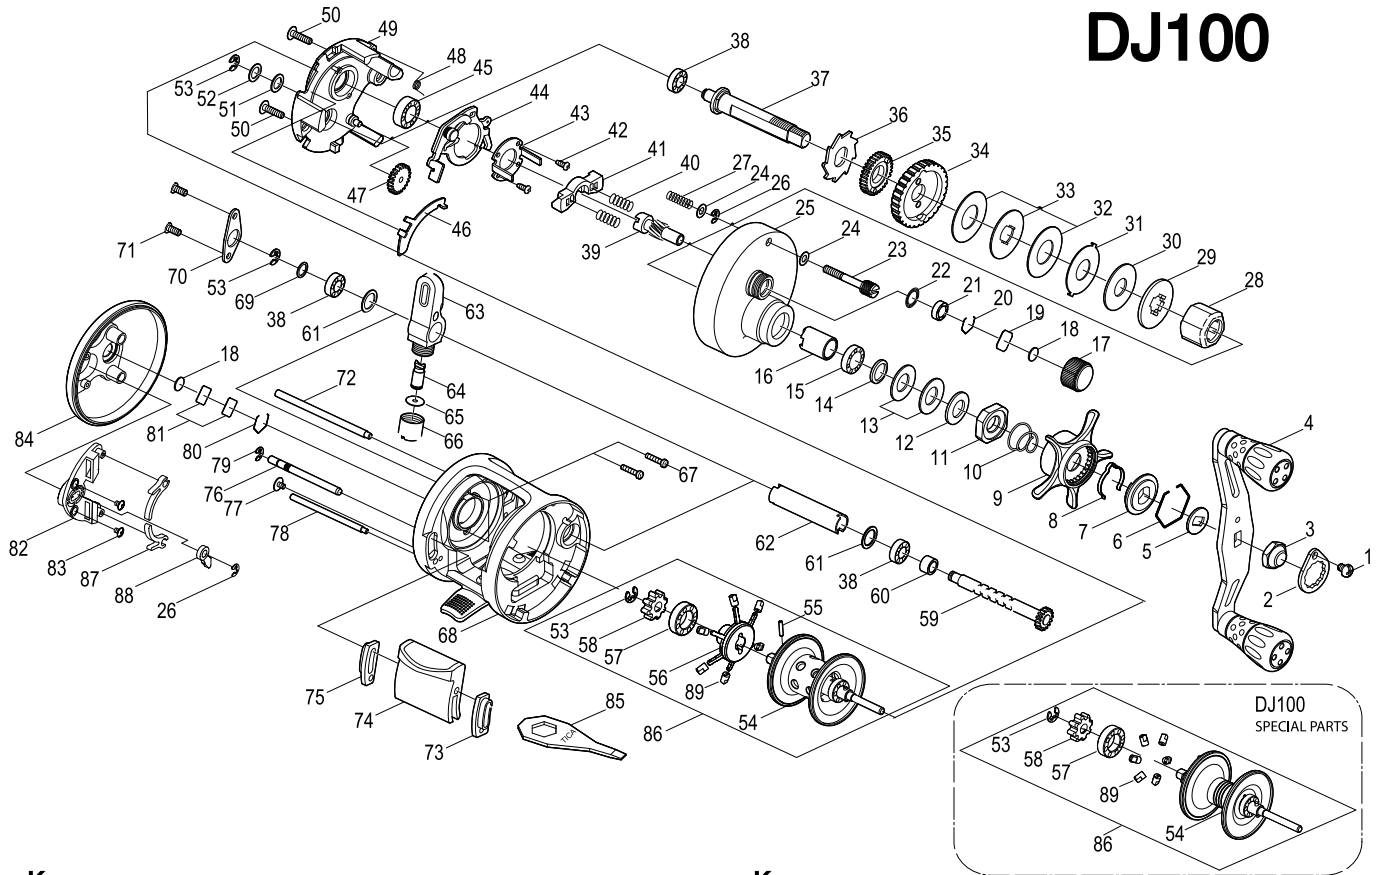

BAIT CASTING REEL

CAIMAN

DJ100M DJ100

Key No.

Parts No.

Parts name

1	2E2-089-01	A26M-045 SCREW
2	2F6-043-02	ROTOR NUT HOLDING PLATE
3	2E3-075-01	HANDLE NUT
4	2YH-312-01	HANDLE TOTAL ASSEMBLY
5	2W2-058-01	KEY WASH
6	2E4-018-01	RETAINER
7	2F8-050-01	CLICK LEAF SPRING HOLDER
8	2L3-029-01	CLICK LEAF SPRING
9	2D4-008-02	STAR DRAG LEVER
10	2Q1-052-01	STAR DRAG SPRING
11	2E3-029-01	STAR DRAG NUT
12	2W1-020-01	081-130 WASHER
13	2L1-004-01	SPRING WASHER
14	2W1-035-05	080-105 WASHER
15	2Z1-024-05	812-2.5 BALL BEARING
16	2A4-022-01	ONE-WAY CLUTCH INNER TUBE
17	2E3-024-01	CAST CONTROL NUT
18	2W5-026-01	SPACER
19	2W5-029-01	CAST CONTROL SPACER
20	2E4-019-01	BEARING RETAINER
21	2Z1-001-05	508-2.5 BALL BEARING
22	2E9-005-01	O RING
23	2E0-011-01	RIGHT SIDE COVER SCREW
24	2W1-132-01	036-060 WASHER
25	2YF-034-10	RIGHT SIDE COVER ASSEMBLY
26	2E5-006-01	E2.5 RETAINER
27	2Q1-056-01	RIGHT SIDE COVER SCREW SPRING
28	2YZ-007-01	ONE-WAY CLUTCH BEARING ASSEMBLY
29	2W2-032-01	KEY WASHER
30	2W1-126-01	082-210 WASHER
31	2W3-017-01	EARED WASHER
32	2W1-111-01	100-230 WASHER
33	2W2-025-01	KEY WASHER
34	2G1-027-01	DRIVE GEAR
35	2YG-023-01	OSCILLATING GEAR ASSEMBLY
36	2A3-027-01	RATCHET
37	2M3-048-01	DRIVE SHAFT
38	2Z1-018-05	510-3 BALL BEARING
39	2G2-010-01	PINION GEAR
40	2Q1-031-01	YOKE SPRING
41	2A2-039-01	PINION YOKE
42	2E2-047-01	A20M-065 SCREW
43	2F8-030-01	CLUTCH CAM RETAINER
44	2YA-018-01	CLUTCH CAM ASSEMBLY
45	2Z1-010-05	812-3.5 BALL BEARING
46	2M2-017-01	CLUTCH PLATE
47	2G3-022-01	IDLE GEAR