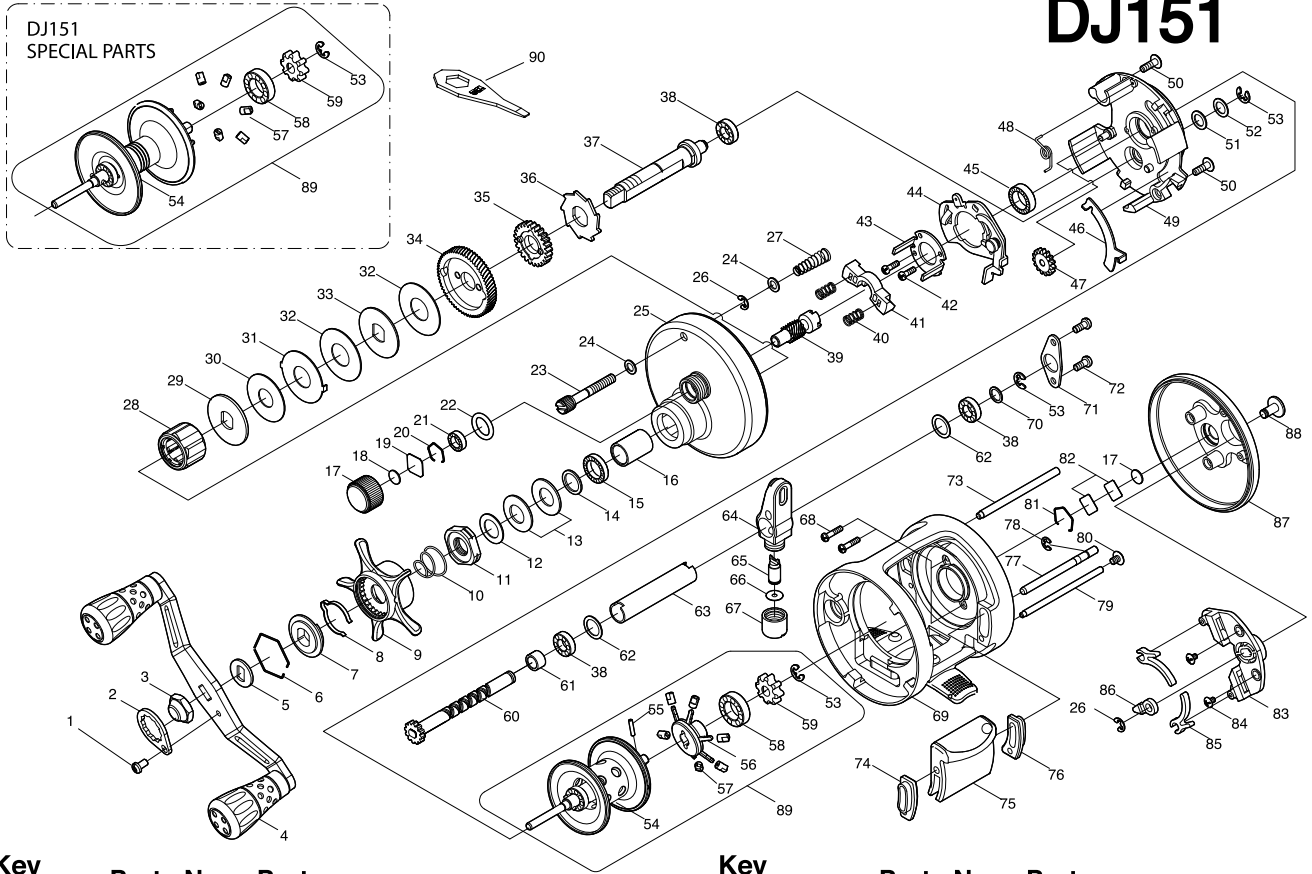

# DJ151M DJ151

**Key No.**

Key No.	Parts No.	Parts name
1	2E2-089-01	A26M-045 SCREW
2	2F6-043-02	ROTOR NUT HOLDING PLATE
3	2E3-075-02	HANDLE NUT
4	2YH-312-01	HANDLE TOTAL ASSEMBLY
5	2W2-058-01	KEY WASH
6	2E4-018-01	RETAINER
7	2F8-050-01	CLICK LEAF SPRING HOLDER
8	2L3-029-01	CLICK LEAF SPRING
9	2D4-008-02	STAR DRAG LEVER
10	2Q1-052-01	STAR DRAG SPRING
11	2E3-029-02	STAR DRAG NUT
12	2W1-020-01	081-130 WASHER
13	2L1-004-01	SPRING WASHER
14	2W1-035-05	080-105 WASHER
15	2Z1-024-05	812-2.5 BALL BEARING
16	2A4-022-01	ONE-WAY CLUTCH INNER TUBE
17	2E3-024-01	CAST CONTROL NUT
18	2W5-026-01	SPACER
19	2W5-029-01	CAST CONTROL SPACER
20	2E4-019-01	BEARING RETAINER
21	2Z1-001-05	508-2.5 BALL BEARING
22	2E9-005-01	O RING
23	2E0-011-01	RIGHT SIDE COVER SCREW
24	2W1-132-01	036-060 WASHER
25	2YF-145-07	LEFT SIDE COVER ASSEMBLY
26	2E5-006-01	E2.5 RETAINER
27	2Q1-056-01	RIGHT SIDE COVER SCREW SPRING
28	2YZ-007-01	ONE-WAY CLUTCH BEARING ASSEMBLY
29	2W2-032-01	KEY WASHER
30	2W1-126-01	082-210 WASHER
31	2W3-017-01	EARED WASHER
32	2W1-111-01	100-230 WASHER
33	2W2-025-01	KEY WASHER
34	2G1-032-01	DRIVE GEAR
35	2YG-023-01	OSCILLATING GEAR ASSEMBLY
36	2A3-027-01	RATCHET
37	2M3-048-02	DRIVE SHAFT
38	2Z1-018-05	510-3 BALL BEARING
39	2G2-046-01	PINION GEAR
40	2Q1-031-01	YOKE SPRING
41	2A2-050-01	PINION YOKE
42	2E2-047-01	A20M-065 SCREW
43	2F8-030-01	CLUTCH CAM RETAINER
44	2YA-032-01	CLUTCH CAM ASSEMBLY
45	2Z1-010-05	812-3.5 BALL BEARING
46	2M2-020-01	CLUTCH PLATE
47	2G3-022-01	IDLE GEAR