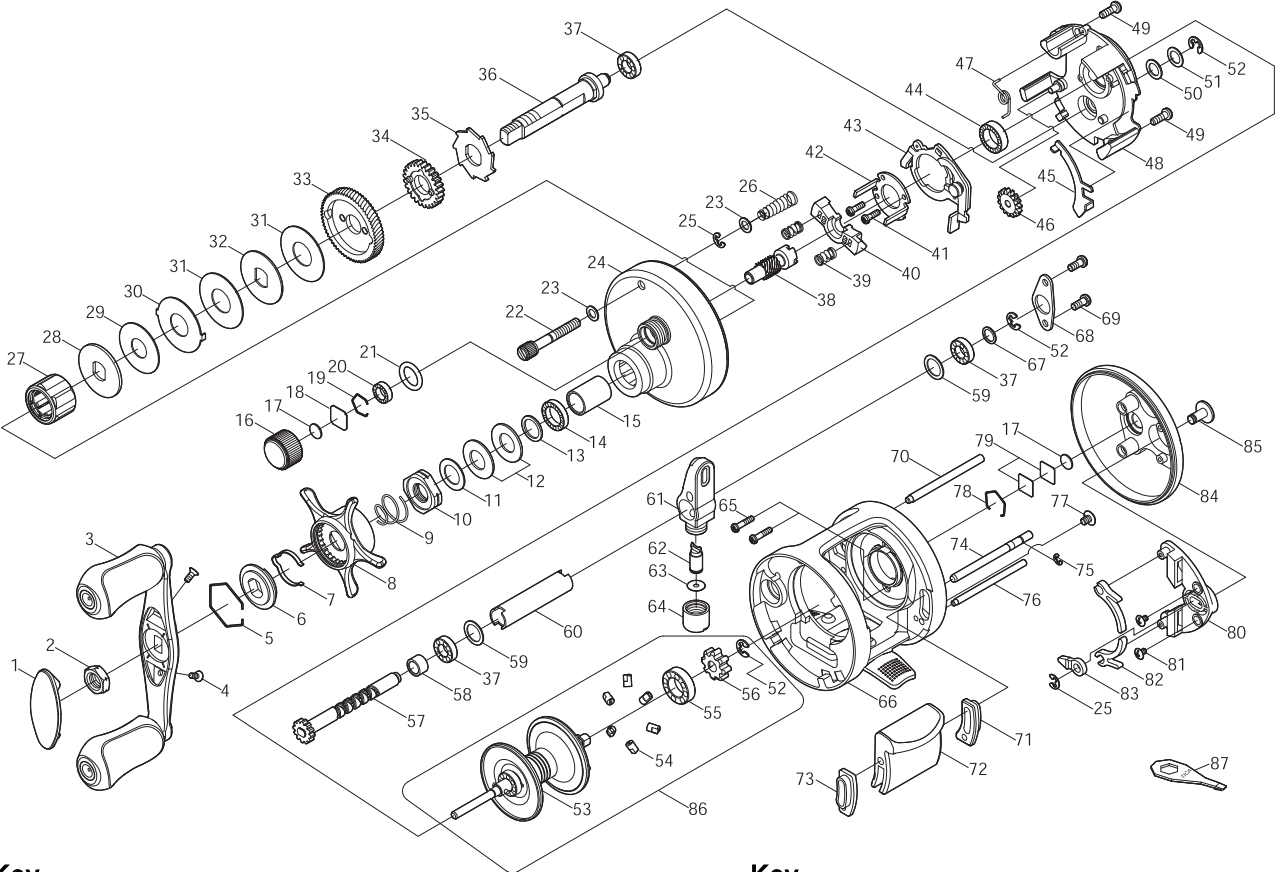

BAIT CASTING REEL

CAIMAN

CM101R / CA101R

Key
NO.

Parts No.

Parts name

1	2F5-097-01	HANDLE NUT CAP
2	2E3-016-02	NUT
3	2YH-079-01	HANDLE TOTAL ASSEMBLY
4	2E2-030-02	F20M-050 SCREW
5	2E4-018-01	RETAINER
6	2F8-050-01	CLICK LEAF SPRING HOLDER
7	2L3-029-01	CLICK LEAF SPRING
8	2D4-008-01	STAR DRAG LEVER
9	2Q1-052-01	STAR DRAG SPRING
10	2E3-029-02	STAR DRAG NUT
11	2W1-020-01	081-130 WASHER
12	2L1-004-01	SPRING WASHER
13	2W1-035-05	080-105 WASHER
14	2Z1-024-05	812-2.5 BALL BEARING
15	2A4-022-01	ONE-WAY CLUTCH INNER TUBE
16	2E3-024-01	CAST CONTROL NUT
17	2W5-026-01	SPACER
18	2W5-029-01	CAST CONTROL SPACER
19	2E4-019-01	BEARING RETAINER
20	2Z1-001-05	508-2.5 BALL BEARING
21	2E9-005-01	O RING
22	2E0-011-01	RIGHT SIDE COVER SCREW
23	2W1-132-01	036-060 WASHER
24	2YF-140-01	LEFT SIDE COVER
25	2E5-006-01	E2.5 RETAINER
26	2Q1-056-01	RIGHT SIDE COVER SCREW SPRING
27	2YZ-007-01	ONE-WAY CLUTCH BEARING ASSEMBLY
28	2W2-032-01	KEY WASHER
29	2W1-126-01	082-210 WASHER
30	2W3-017-01	EARED WASHER
31	2W1-111-01	100-230 WASHER
32	2W2-025-01	KEY WASHER
33	2G1-032-01	DRIVE GEAR
34	2YG-023-01	OSCILLATING GEAR ASSEMBLY
35	2A3-027-01	RATCHET
36	2M3-048-02	DRIVE SHAFT
37	2Z1-018-05	510-3 BALL BEARING
38	2G2-046-01	PINION GEAR
39	2Q1-031-01	YOKE SPRING
40	2A2-050-01	PINION YOKE
41	2E2-047-01	A20M-065 SCREW
42	2F8-030-01	CLUTCH CAM RETAINER
43	2YA-031-01	CLUTCH CAM ASSEMBLY
44	2Z1-010-05	812-3.5 BALL BEARING
45	2M2-019-01	CLUTCH PLATE
46	2G3-022-01	IDLE GEAR
47	2Q3-089-01	RETRACTOR SPRING