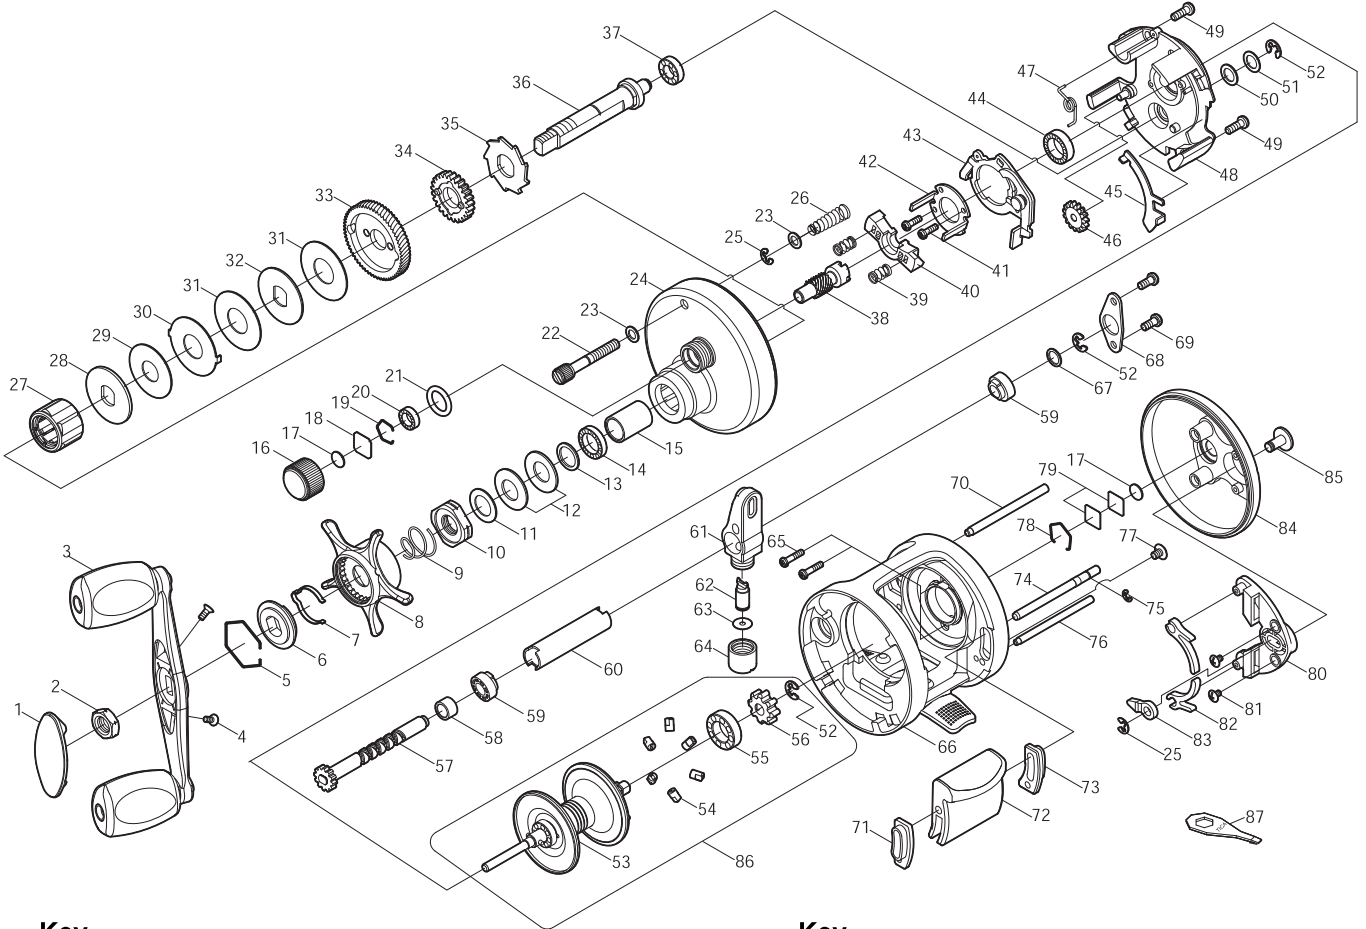

BAIT CASTING REEL

CAIMAN

CT101R

Key NO.	Parts No.	Parts name
1	2F5-097-01	HANDLE NUT CAP
2	2E3-016-02	NUT
3	2YH-084-01	HANDLE TOTAL ASSEMBLY
4	2E2-030-02	F20M-050 SCREW
5	2E4-018-01	RETAINER
6	2F8-050-01	CLICK LEAF SPRING HOLDER
7	2L3-029-01	CLICK LEAF SPRING
8	2D4-008-02	STAR DRAG LEVER
9	2Q1-052-01	STAR DRAG SPRING
10	2E3-029-02	STAR DRAG NUT
11	2W1-020-01	081-130 WASHER
12	2L1-004-01	SPRING WASHER
13	2W1-035-05	080-105 WASHER
14	2Z1-024-05	812-2.5 BALL BEARING
15	2A4-022-01	ONE-WAY CLUTCH INNER TUBE
16	2E3-024-01	CAST CONTROL NUT
17	2W5-026-01	SPACER
18	2W5-029-01	CAST CONTROL SPACER
19	2E4-019-01	BEARING RETAINER
20	2Z1-001-05	508-2.5 BALL BEARING
21	2E9-005-01	O RING
22	2E0-011-01	RIGHT SIDE COVER SCREW
23	2W1-132-01	036-060 WASHER
24	2YF-140-02	LEFT SIDE COVER ASSEMBLY
25	2E5-006-01	E2.5 RETAINER
26	2Q1-056-01	RIGHT SIDE COVER SCREW SPRING
27	2YZ-007-01	ONE-WAY CLUTCH BEARING ASSEMBLY
28	2W2-032-01	KEY WASHER
29	2W1-126-01	082-210 WASHER
30	2W3-017-01	EARED WASHER
31	2W1-111-01	100-230 WASHER
32	2W2-025-01	KEY WASHER
33	2G1-032-01	DRIVE GEAR
34	2YG-023-01	OSCILLATING GEAR ASSEMBLY
35	2A3-027-01	RATCHET
36	2M3-048-02	DRIVE SHAFT
37	2Z1-018-05	510-3 BALL BEARING
38	2G2-046-01	PINION GEAR
39	2Q1-031-01	YOKE SPRING
40	2A2-050-01	PINION YOKE
41	2E2-047-01	A20M-065 SCREW
42	2F8-030-01	CLUTCH CAM RETAINER
43	2YA-031-01	CLUTCH CAM ASSEMBLY
44	2Z1-010-05	812-3.5 BALL BEARING