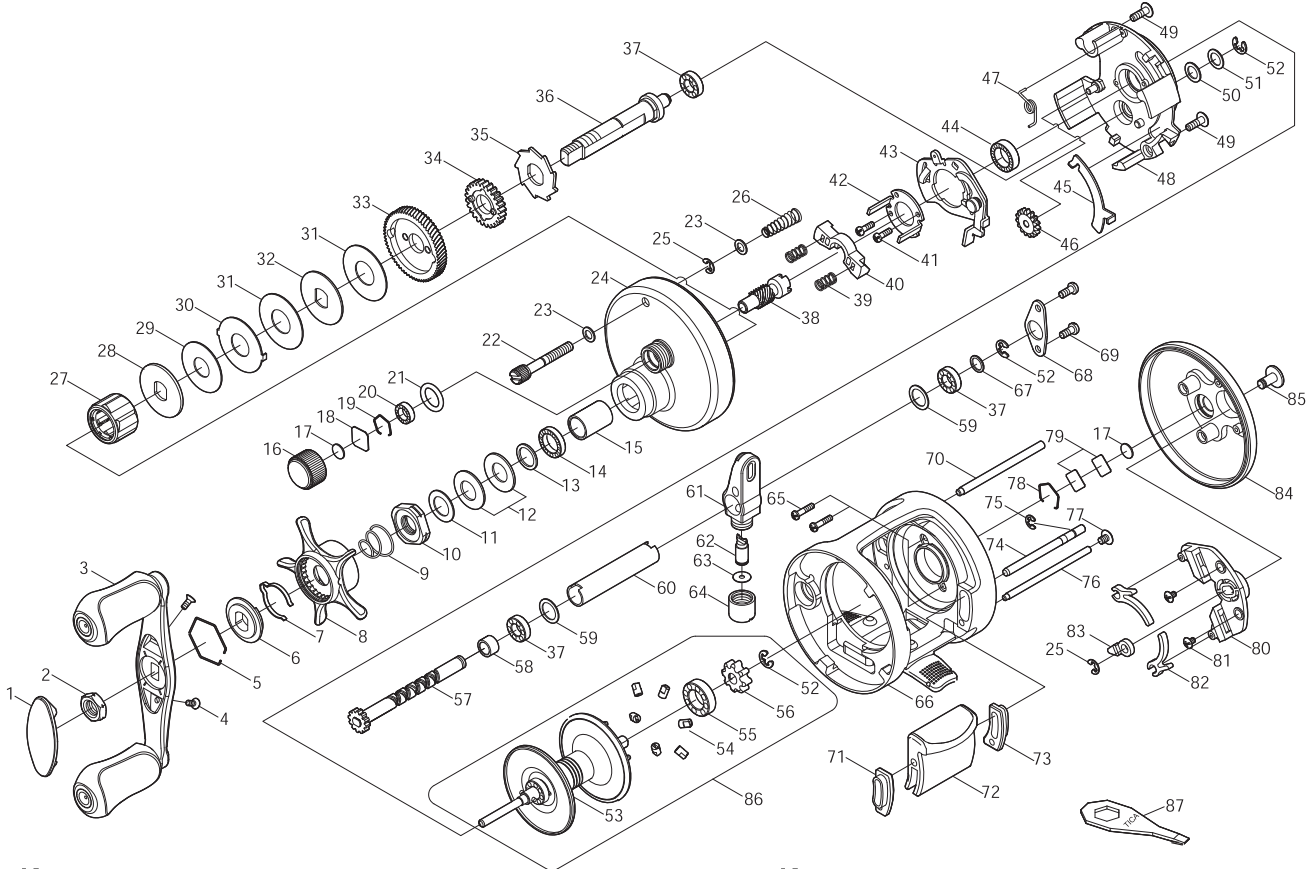

BAIT CASTING REEL

CAIMAN

CM151R / CA151R

Key NO.	Parts No.	Parts name	Key NO.	Parts No.	Parts name
1	2F5-097-01	HANDLE NUT CAP	48	2F8-107-01	GEAR SETTING PLATE
2	2E3-016-02	NUT	49	2E2-005-03	B26M-080 SCREW
3	2YH-079-01	HANDLE TOTAL ASSEMBLY	50	2W1-054-01	052-080 WASHER
4	2E2-030-02	F20M-050 SCREW	51	2W1-070-01	052-080 WASHER
5	2E4-018-01	RETAINER	52	2E5-013-01	E3.0 RETAINER
6	2F8-050-01	CLICK LEAF SPRING HOLDER	53	2YS-080-01	SPOOL ASSEMBLY
7	2L3-029-01	CLICK LEAF SPRING	54	2C2-057-01	BRAKE COLLAR
8	2D4-008-01	STAR DRAG LEVER	55	2Z1-023-05	814-4 BALL BEARING
9	2Q1-052-01	STAR DRAG SPRING	56	2F3-037-01	CLICK GEAR
10	2E3-029-02	STAR DRAG NUT	57	2YM-032-01	WORM SHAFT ASSEMBLY
11	2W1-020-01	081-130 WASHER	58	2C1-059-01	SPACER
12	2L1-004-01	SPRING WASHER	59	2W1-078-01	072-100 WASHER
13	2W1-035-05	080-105 WASHER	60	2C4-007-01	LEVEL WIND GUARD
14	2Z1-024-05	812-2.5 BALL BEARING	61	2YR-038-01	LINE GUIDE ASSEMBLY
15	2A4-022-01	ONE-WAY CLUTCH INNER TUBE	62	2M5-005-01	LINE GUIDE PIN
16	2E3-024-01	CAST CONTROL NUT	63	2W1-100-01	020-068 WASHER
17	2W5-026-01	SPACER	64	2E3-014-01	LINE GUIDE NUT
18	2W5-029-01	CAST CONTROL SPACER	65	2E2-034-01	A20M-090 SCREW
19	2E4-019-01	BEARING RETAINER	66	2YB-218-01	BODY ASSEMBLY
20	2Z1-001-05	508-2.5 BALL BEARING	67	2W1-046-01	051-068 WASHER
21	2E9-005-01	O RING	68	2F6-050-01	BEARING HOLDING PLATE
22	2E0-011-01	RIGHT SIDE COVER SCREW	69	2E2-037-01	A26M-060 SCREW
23	2W1-132-01	036-060 WASHER	70	2P4-006-01	LEVEL WIND GUIDE
24	2YF-145-01	LEFT SIDE COVER ASSEMBLY	71	2C4-014-01	CASTING BAR GUIDE B
25	2E5-006-01	E2.5 RETAINER	72	2YS-085-01	CASTING BAR ASSEMBLY
26	2Q1-056-01	RIGHT SIDE COVER SCREW SPRING	73	2C4-013-01	CASTING BAR GUIDE A
27	2YZ-007-01	ONE-WAY CLUTCH BEARING ASSEMBLY	74	2P2-021-01	CASTING BAR PIN
28	2W2-032-01	KEY WASHER	75	2E5-020-01	E1.5 RETAINER
29	2W1-126-01	082-210 WASHER	76	2P4-008-01	CASTING BAR SUPPORT
30	2W3-017-01	EARED WASHER	77	2E2-003-01	B26M-036 SCREW
31	2W1-111-01	100-230 WASHER	78	2E4-011-01	BEARING RETAINER
32	2W2-025-01	KEY WASHER	79	2W5-015-01	CAST CONTROL SPACER
33	2G1-032-01	DRIVE GEAR	80	2F6-032-01	LEFT SIDE PAWL
34	2YG-023-01	OSCILLATING GEAR ASSEMBLY	81	2E2-022-01	B20M-030 SCREW
35	2A3-027-01	RATCHET	82	2F2-020-01	CLICK SPRING
36	2M3-048-02	DRIVE SHAFT	83	2F4-018-01	CLICK PAWL
37	2Z1-018-05	510-3 BALL BEARING	84	2F5-365-01	RIGHT SIDE COVER
38	2G2-046-01	PINION GEAR	85	2F7-004-01	CLICK SWITCH
39	2Q1-031-01	YOKE SPRING	86	2YT-139-01	SPOOL TOTAL ASSEMBLY
40	2A2-050-01	PINION YOKE	87	2X3-004-01	WRENCH
41	2E2-047-01	A20M-065 SCREW			
42	2F8-030-01	CLUTCH CAM RETAINER	CA151R	SPECIAL PARTS	
43	2YA-032-01	CLUTCH CAM ASSEMBLY	1	2F5-097-02	HANDLE NUT CAP
44	2Z1-010-05	812-3.5 BALL BEARING	3	2YH-079-03	HANDLE TOTAL ASSEMBLY
45	2M2-020-01	CLUTCH PLATE	8	2D4-008-03	STAR DRAG LEVER
46	2G3-022-01	IDLE GEAR	24	2YF-145-03	LEFT SIDE COVER ASSEMBLY
47	2Q3-089-01	RETRACTOR SPRING	66	2YB-218-03	BODY ASSEMBLY
			84	2F5-365-03	RIGHT SIDE COVER