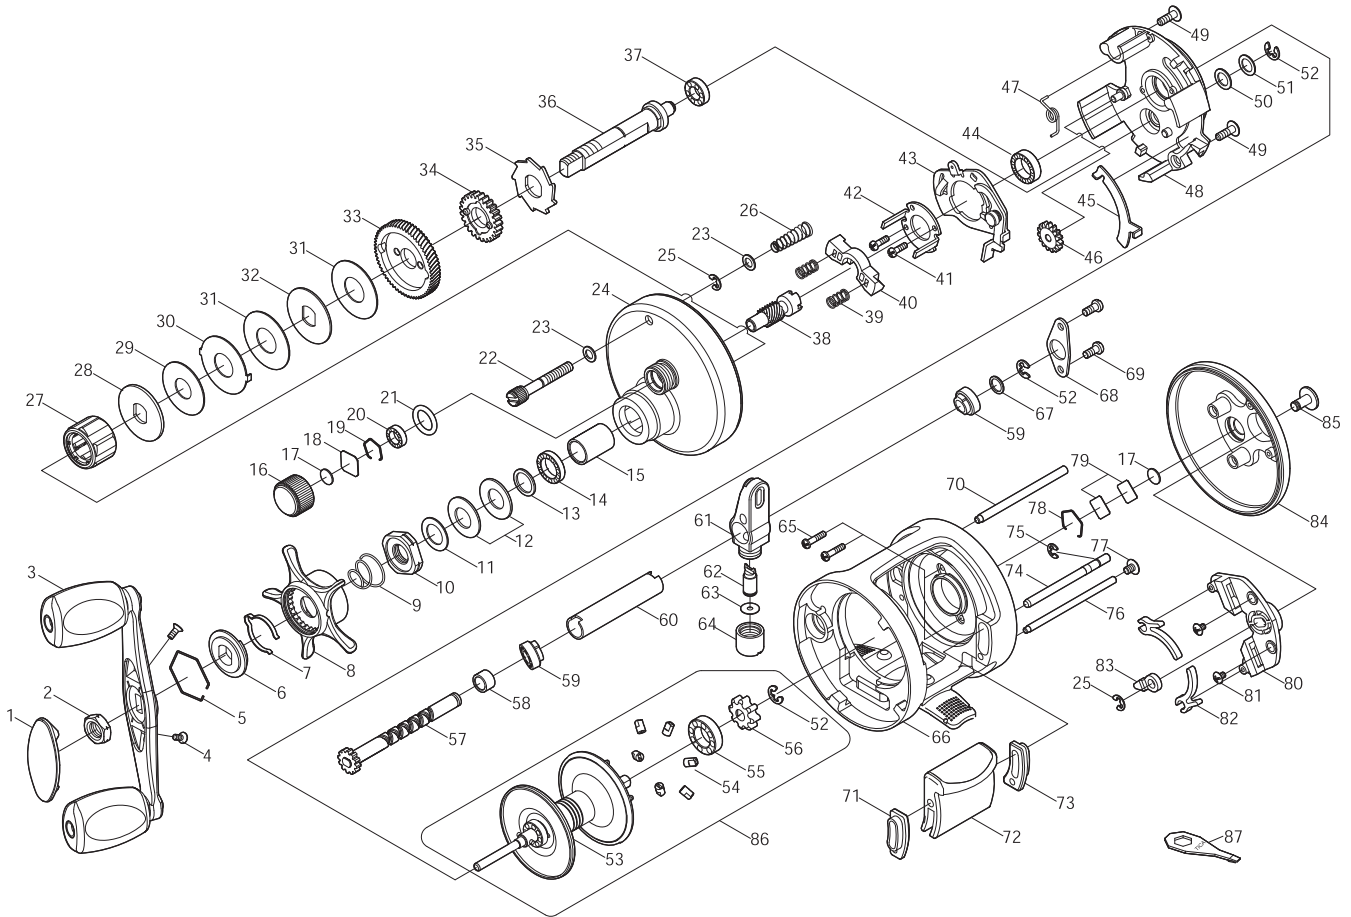

BAIT CASTING REEL

CAIMAN

CT151R

Please order by parts number, not key number
 Bitte, Best.-Nr. angeben (Nicht "key" -nr.)
 Veuillez indiquer le numero de la pièce (Non "key" no.)

Key No.	Parts No.	Parts Name
1	2F5-097-01	HANDLE NUT CAP
2	2E3-016-02	NUT
3	2YH-084-01	HANDLE TOTAL ASSEMBLY
4	2E2-030-02	F20M-050 SCREW
5	2E4-018-01	RETAINER
6	2F8-050-01	CLICK LEAF SPRING HOLDER
7	2L3-029-01	CLICK LEAF SPRING
8	2D4-008-02	STAR DRAG LEVER
9	2Q1-052-01	STAR DRAG SPRING
10	2E3-029-02	STAR DRAG NUT
11	2W1-020-01	081-130 WASHER
12	2L1-004-01	SPRING WASHER
13	2W1-035-05	080-105 WASHER
14	2Z1-024-05	812-2.5 BALL BEARING
15	2A4-022-01	ONE-WAY CLUTCH INNER TUBE
16	2E3-024-01	CAST CONTROL NUT
17	2W5-026-01	SPACER
18	2W5-029-01	CAST CONTROL SPACER
19	2E4-019-01	BEARING RETAINER
20	2Z1-001-05	508-2.5 BALL BEARING
21	2E9-005-01	O RING
22	2E0-011-01	RIGHT SIDE COVER SCREW
23	2W1-132-01	036-060 WASHER
24	2YF-145-02	LEFT SIDE COVER ASSEMBLY
25	2E5-006-01	E2.5 RETAINER
26	2Q1-056-01	RIGHT SIDE COVER SCREW SPRING
27	2YZ-007-01	ONE-WAY CLUTCH BEARING ASSEMBLY
28	2W2-032-01	KEY WASHER
29	2W1-126-01	082-210 WASHER
30	2W3-017-01	EARED WASHER
31	2W1-111-01	100-230 WASHER
32	2W2-025-01	KEY WASHER
33	2G1-032-01	DRIVE GEAR
34	2YG-023-01	OSCILLATING GEAR ASSEMBLY
35	2A3-027-01	RATCHET
36	2M3-048-02	DRIVE SHAFT
37	2Z1-018-05	510-3 BALL BEARING
38	2G2-046-01	PINION GEAR
39	2Q1-031-01	YOKE SPRING
40	2A2-050-01	PINION YOKE
41	2E2-047-01	A20M-065 SCREW
42	2F8-030-01	CLUTCH CAM RETAINER
43	2YA-032-01	CLUTCH CAM ASSEMBLY
44	2Z1-010-05	812-3.5 BALL BEARING