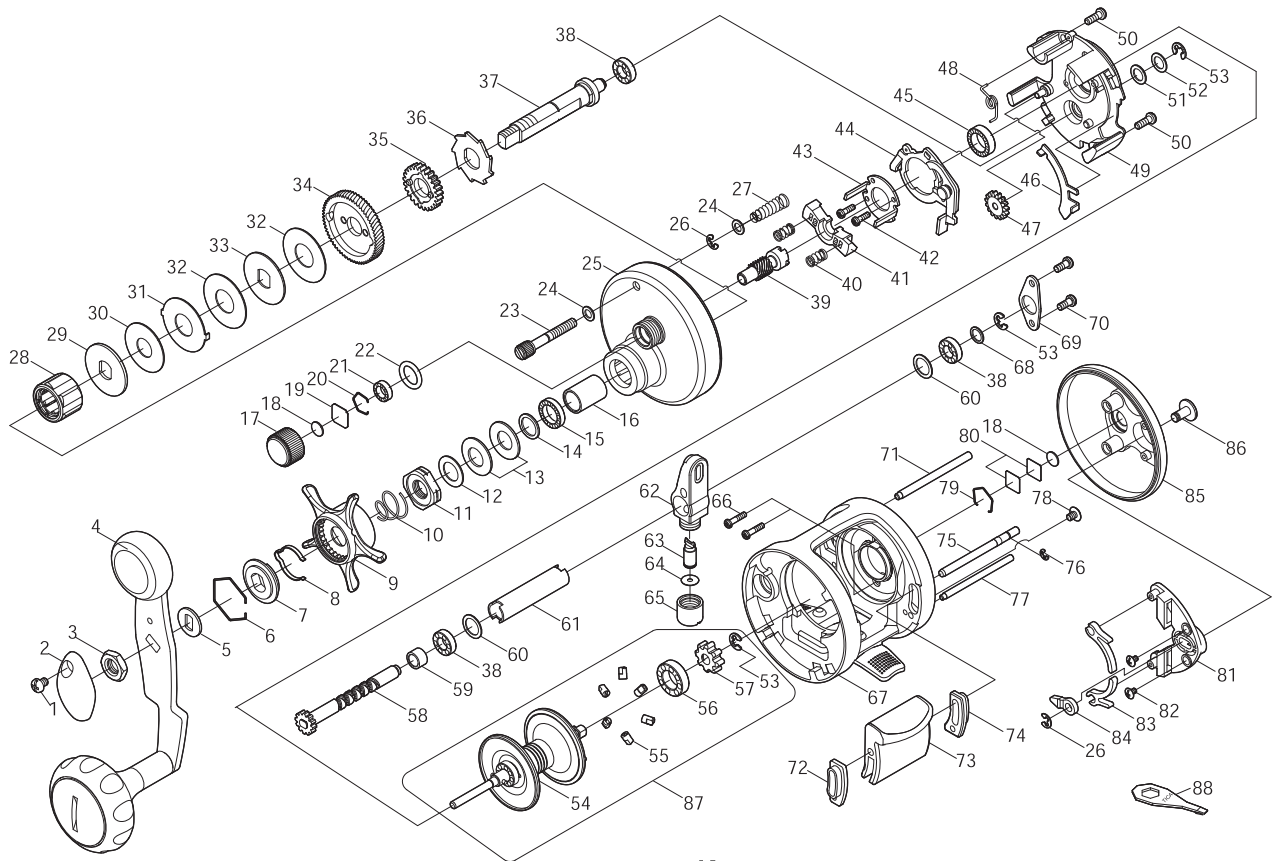

## CJ101R(BLUE) / CJ101R(RED) / CJ101R(GOLDEN)

Please order by parts number, not key number  
Bitte, Best.-Nr. angeben (Nicht "key" -nr.)  
Veuillez indiquer le numero de la piece (Non "key" no.)

Key No.	Parts No.	Parts name	Key No.	Parts No.	Parts name
1	2E2-080-01	A30M-040 SCREW	51	2W1-054-01	052-080 WASHER
2	2F5-050-01	HANDLE NUT CAP	52	2W1-070-01	052-080 WASHER
3	2E3-068-02	HANDLE NUT	53	2E5-013-01	E3.0 RETAINER
4	2YH-269-01	HANDLE TOTAL ASSEMBLY	54	2YS-061-01	SPOOL ASSEMBLY
5	2W2-058-01	KEY WASH	55	2C2-057-01	BRAKE COLLAR
6	2E4-018-01	RETAINER	56	2Z1-023-05	814-4 BALL BEARING
7	2F8-050-01	CLICK LEAF SPRING HOLDER	57	2F3-037-01	CLICK GEAR
8	2L3-029-01	CLICK LEAF SPRING	58	2YM-041-01	WORM SHAFT ASSEMBLY
9	2D4-008-02	STAR DRAG LEVER	59	2C1-059-01	SPACER
10	2Q1-052-01	STAR DRAG SPRING	60	2W1-078-01	072-100 WASHER
11	2E3-029-02	STAR DRAG NUT	61	2C4-015-01	LEVEL WIND GUARD
12	2W1-020-01	081-130 WASHER	62	2YR-038-01	LINE GUIDE ASSEMBLY
13	2L1-004-01	SPRING WASHER	63	2M5-005-01	LINE GUIDE PIN
14	2W1-035-05	080-105 WASHER	64	2W1-100-01	020-068 WASHER
15	2Z1-024-05	812-2.5 BALL BEARING	65	2E3-014-01	LINE GUIDE NUT
16	2A4-022-01	ONE-WAY CLUTCH INNER TUBE	66	2E2-034-01	A20M-090 SCREW
17	2E3-024-01	CAST CONTROL NUT	67	2YB-215-04	BODY ASSEMBLY
18	2W5-026-01	SPACER	68	2W1-046-01	051-068 WASHER
19	2W5-029-01	CAST CONTROL SPACER	69	2F6-050-01	BEARING HOLDING PLATE
20	2E4-019-01	BEARING RETAINER	70	2E2-037-01	A26M-060 SCREW
21	2Z1-001-05	508-2.5 BALL BEARING	71	2P4-006-02	LEVEL WIND GUIDE
22	2E9-005-01	O RING	72	2C4-014-02	CASTING BAR GUIDE B
23	2E0-011-01	RIGHT SIDE COVER SCREW	73	2YS-085-02	CASTING BAR ASSEMBLY
24	2W1-132-01	036-060 WASHER	74	2C4-013-02	CASTING BAR GUIDE A
25	2YF-140-04	LEFT SIDE COVER ASSEMBLY	75	2P2-021-01	CASTING BAR PIN
26	2E5-006-01	E2.5 RETAINER	76	2E5-020-01	E1.5 RETAINER
27	2Q1-056-01	RIGHT SIDE COVER SCREW SPRING	77	2P4-008-02	CASTING BAR SUPPORT
28	2YZ-007-01	ONE-WAY CLUTCH BEARING ASSEMBLY	78	2E2-003-01	B26M-036 SCREW
29	2W2-032-01	KEY WASHER	79	2E4-011-01	BEARING RETAINER
30	2W1-126-01	082-210 WASHER	80	2W5-015-01	CAST CONTROL SPACER
31	2W3-017-01	EARED WASHER	81	2YF-142-01	CLICK PLATE ASSEMBLY
32	2W1-111-01	100-230 WASHER	82	2E2-022-01	B20M-030 SCREW
33	2W2-025-01	KEY WASHER	83	2F6-113-01	CLICK PLATE
34	2G1-032-01	DRIVE GEAR	84	2F4-018-01	CLICK PAWL
35	2YG-023-01	OSCILLATING GEAR ASSEMBLY	85	2F5-362-04	RIGHT SIDE COVER
36	2A3-027-01	RATCHET	86	2F7-004-01	CLICK SWITCH
37	2M3-048-02	DRIVE SHAFT	87	2YT-144-01	SPOOL TOTAL ASSEMBLY
38	2Z1-018-05	510-3 BALL BEARING	88	2X3-004-02	WRENCH
39	2G2-046-01	PINION GEAR			
40	2Q1-031-01	YOKE SPRING	CJ101R(RED)	SPECIAL PARTS	
41	2A2-050-01	PINION YOKE	4	2YH-269-02	HANDLE TOTAL ASSEMBLY
42	2E2-047-01	A20M-065 SCREW	25	2YF-140-05	LEFT SIDE COVER ASSEMBLY
43	2F8-030-01	CLUTCH CAM RETAINER	67	2YB-215-05	BODY ASSEMBLY
44	2YA-031-01	CLUTCH CAM ASSEMBLY	85	2F5-362-05	RIGHT SIDE COVER
45	2Z1-010-05	812-3.5 BALL BEARING	CJ101R(GOLDEN)	SPECIAL PARTS	
46	2M2-019-01	CLUTCH PLATE	4	2YH-269-03	HANDLE TOTAL ASSEMBLY
47	2G3-022-01	IDLE GEAR	9	2D4-008-01	STAR DRAG LEVER
48	2Q3-089-01	RETRACTOR SPRING	25	2YF-140-06	LEFT SIDE COVER ASSEMBLY
49	2F8-106-01	GEAR SETTING PLATE	67	2YB-215-06	BODY ASSEMBLY
50	2E2-031-01	A26M-075 SCREW	85	2F5-362-06	RIGHT SIDE COVER