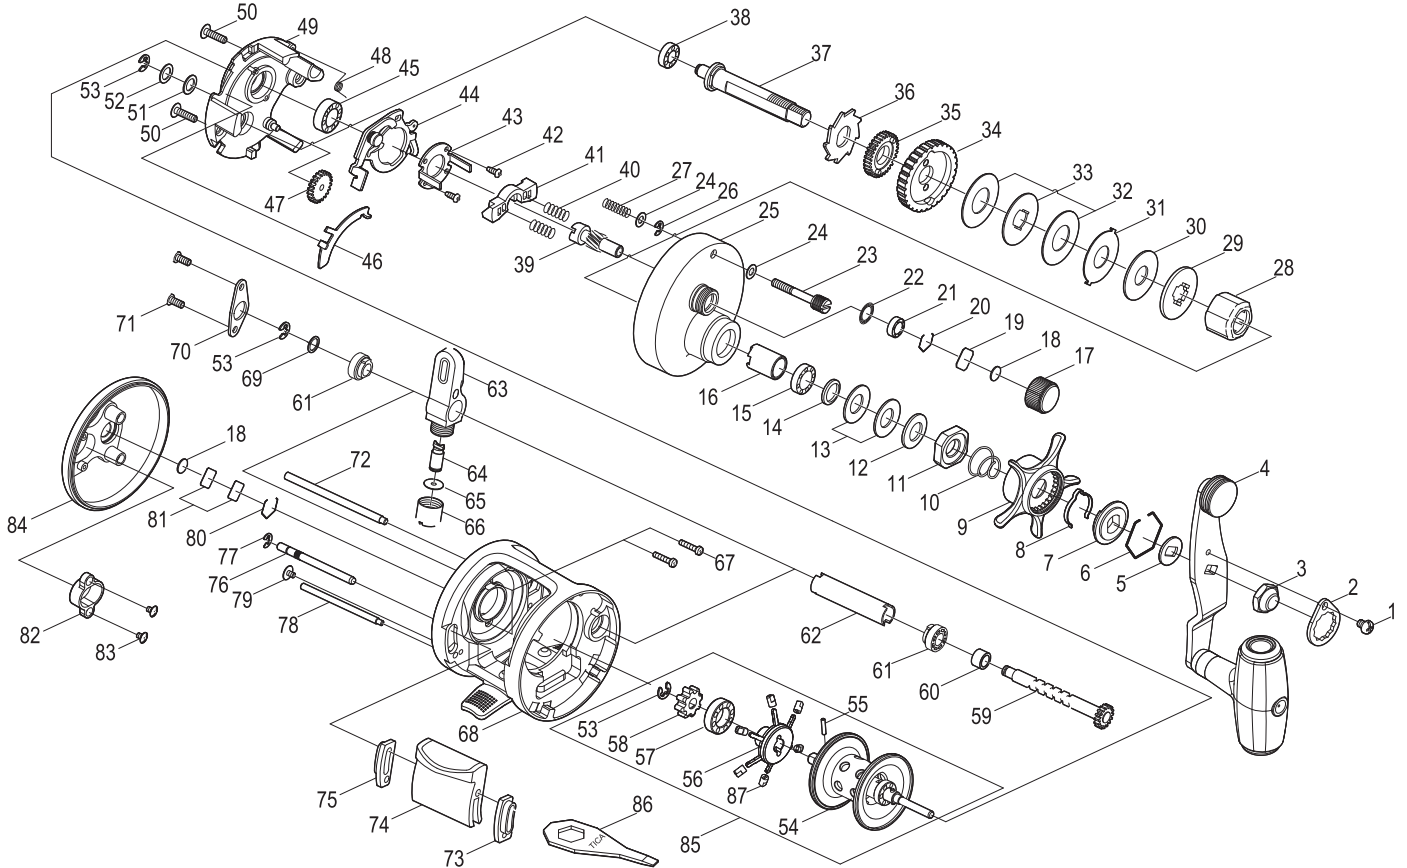

BAIT CASTING REEL

CAIMAN

Please order by parts number, not key number
Bitte, Best.-Nr. angeben (Nicht "key" -nr.)
Veuillez indiquer le numero de la pièce (Non "key" no.)

SH150M

Key No.

Key No.	Parts No.	Parts name
1	2E2-089-01	A26M-045 SCREW
2	2F6-043-02	ROTOR NUT HOLDING PLATE
3	2E3-075-01	HANDLE NUT
4	2YH-325-01	HANDLE TOTAL ASSEMBLY
5	2W2-058-01	KEY WASH
6	2E4-018-01	RETAINER
7	2F8-050-01	CLICK LEAF SPRING HOLDER
8	2L3-029-01	CLICK LEAF SPRING
9	2D4-008-02	STAR DRAG LEVER
10	2Q1-052-01	STAR DRAG SPRING
11	2E3-029-01	STAR DRAG NUT
12	2W1-020-01	081-130 WASHER
13	2L1-004-01	SPRING WASHER
14	2W1-035-05	080-105 WASHER
15	2Z1-024-05	812-2.5 BALL BEARING
16	2A4-022-01	ONE-WAY CLUTCH INNER TUBE
17	2E3-024-01	CAST CONTROL NUT
18	2W5-026-01	SPACER
19	2W5-029-01	CAST CONTROL SPACER
20	2E4-019-01	BEARING RETAINER
21	2Z1-001-05	508-2.5 BALL BEARING
22	2E9-005-01	O RING
23	2E0-011-01	RIGHT SIDE COVER SCREW
24	2W1-132-01	036-060 WASHER
25	2YF-029-13	RIGHT SIDE COVER ASSEMBLY
26	2E5-006-01	E2.5 RETAINER
27	2Q1-056-01	RIGHT SIDE COVER SCREW SPRING
28	2YZ-007-01	ONE-WAY CLUTCH BEARING ASSEMBLY
29	2W2-032-01	KEY WASHER
30	2W1-126-01	082-210 WASHER
31	2W3-017-01	EARED WASHER
32	2W1-111-01	100-230 WASHER
33	2W2-025-01	KEY WASHER
34	2G1-027-01	DRIVE GEAR
35	2YG-023-01	OSCILLATING GEAR ASSEMBLY
36	2A3-027-01	RATCHET
37	2M3-048-01	DRIVE SHAFT
38	2Z1-018-05	510-3 BALL BEARING
39	2G2-010-01	PINION GEAR
40	2Q1-031-01	YOKE SPRING
41	2A2-039-01	PINION YOKE
42	2E2-047-01	A20M-065 SCREW
43	2F8-030-01	CLUTCH CAM RETAINER
44	2YA-017-01	CLUTCH CAM ASSEMBLY