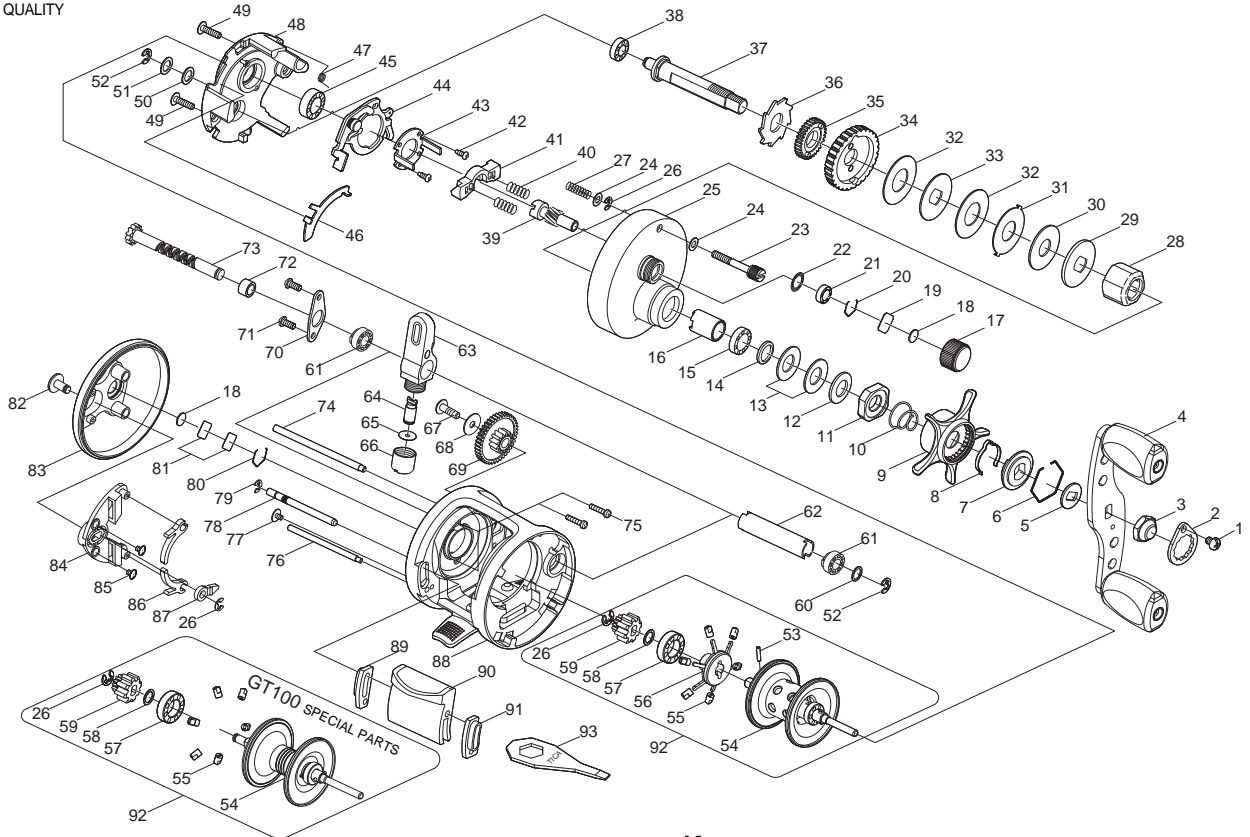

BAIT CASTING REEL

CAIMAN

GT100M / GT100

Key No.

Parts No.	Parts name
1	2E2-089-01 A26M-045 SCREW
2	2F6-043-02 ROTOR NUT HOLDING PLATE
3	2E3-075-01 HANDLE NUT
4	2YH-331-01 SPOOL TOTAL ASSEMBLY
5	2W2-058-01 KEY WASH
6	2E4-018-01 RETAINER
7	2F8-050-01 CLICK LEAF SPRING HOLDER
8	2L3-029-01 CLICK LEAF SPRING
9	2D4-008-02 STAR DRAG LEVER
10	2Q1-052-01 STAR DRAG SPRING
11	2E3-029-01 STAR DRAG NUT
12	2W1-020-01 081-130 WASHER
13	2L1-004-01 SPRING WASHER
14	2W1-035-05 080-105 WASHER
15	2Z1-024-05 812-2.5 BALL BEARING
16	2A4-022-01 ONE-WAY CLUTCH INNER TUBE
17	2E3-024-01 CAST CONTROL NUT
18	2W5-026-01 SPACER
19	2W5-029-01 CAST CONTROL SPACER
20	2E4-019-01 BEARING RETAINER
21	2Z1-001-05 508-2.5 BALL BEARING
22	2E9-005-01 O RING
23	2E0-011-01 RIGHT SIDE COVER SCREW
24	2W1-132-01 036-060 WASHER
25	2YF-034-15 RIGHT SIDE COVER ASSEMBLY
26	2E5-006-01 E2.5 RETAINER
27	2Q1-056-01 RIGHT SIDE COVER SCREW SPRING
28	2YZ-007-01 ONE-WAY CLUTCH BEARING ASSEMBLY
29	2W2-032-01 KEY WASHER
30	2W1-126-01 082-210 WASHER
31	2W3-017-01 EARED WASHER
32	2W1-111-01 100-230 WASHER
33	2W2-025-01 KEY WASHER
34	2G1-027-01 DRIVE GEAR
35	2YG-023-01 OSCILLATING GEAR ASSEMBLY
36	2A3-027-01 RATCHET
37	2M3-048-01 DRIVE SHAFT
38	2Z1-018-05 510-3 BALL BEARING
39	2G2-010-01 PINION GEAR
40	2Q1-031-01 YOKE SPRING
41	2A2-039-01 PINION YOKE
42	2E2-047-01 A20M-065 SCREW
43	2F8-030-01 CLUTCH CAM RETAINER
44	2YA-018-01 CLUTCH CAM ASSEMBLY
45	2Z1-010-05 812-3.5 BALL BEARING
46	2M2-017-01 CLUTCH PLATE
47	2Q3-086-01 RETRACTOR SPRING
48	2F8-016-01 GEAR SETTING PLATE
49	2E2-031-01 A26M-075 SCREW