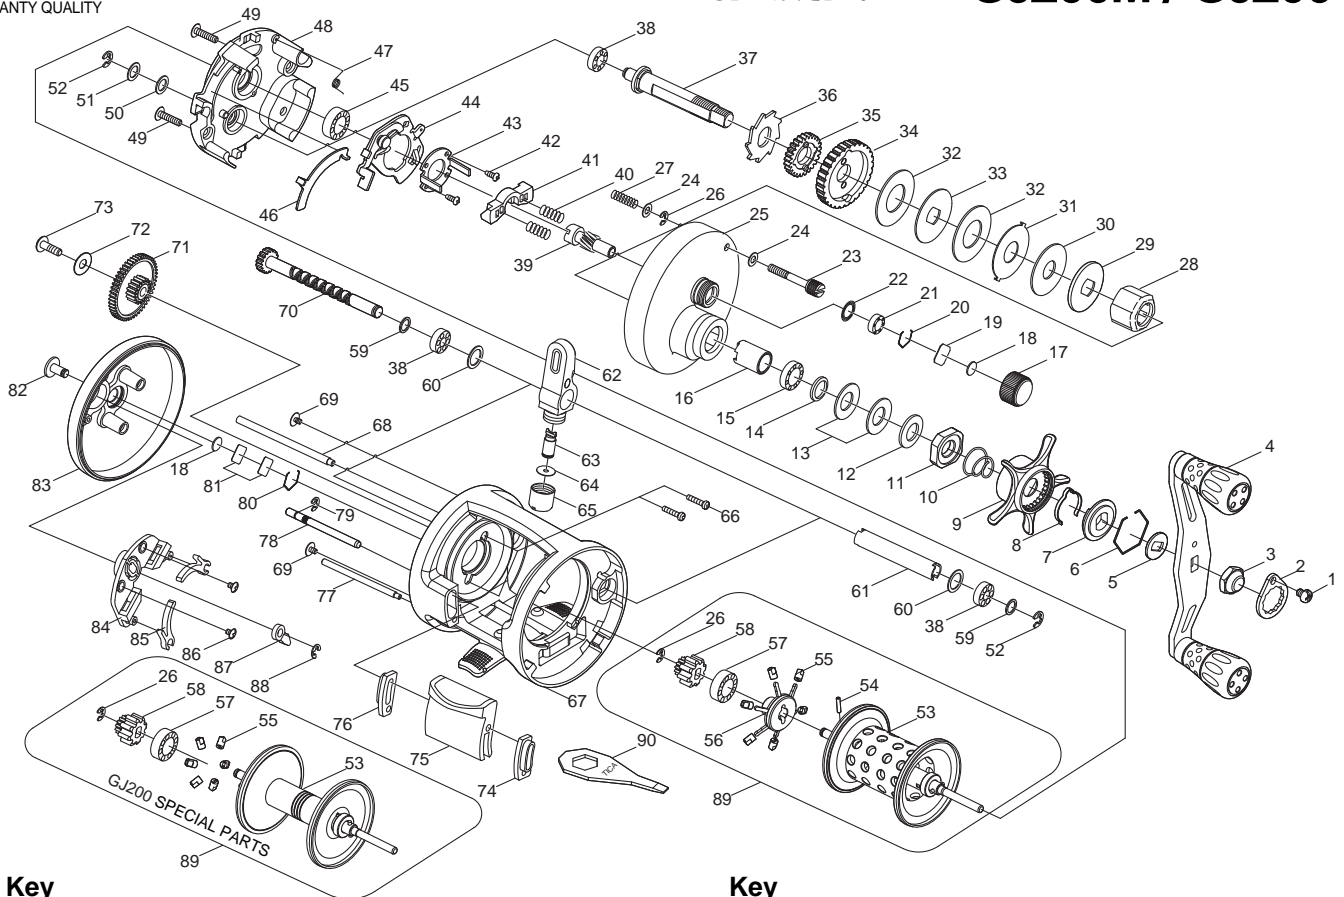

BAIT CASTING REEL

CAIMAN

GJ200M / GJ200

Please order by parts number, not key number
 Bitte, Best.-Nr. angeben (Nicht "key" -nr.)
 Veuillez indiquer le numero de la pièce (Non "key" no.)

Key No.	Parts No.	Parts name
1	2E2-089-01	A26M-045 SCREW
2	2F6-043-02	ROTOR NUT HOLDING PLATE
3	2E3-075-01	HANDLE NUT
4	2YH-312-03	HANDLE TOTAL ASSEMBLY
5	2W2-058-01	KEY WASH
6	2E4-018-01	RETAINER
7	2F8-050-01	CLICK LEAF SPRING HOLDER
8	2L3-029-01	CLICK LEAF SPRING
9	2D4-008-02	STAR DRAG LEVER
10	2Q1-052-01	STAR DRAG SPRING
11	2E3-029-01	STAR DRAG NUT
12	2W1-020-01	081-130 WASHER
13	2L1-004-01	SPRING WASHER
14	2W1-035-05	080-105 WASHER
15	2Z1-024-05	812-2.5 BALL BEARING
16	2A4-022-01	ONE-WAY CLUTCH INNER TUBE
17	2E3-024-01	CAST CONTROL NUT
18	2W5-026-01	SPACER
19	2W5-029-01	CAST CONTROL SPACER
20	2E4-019-01	BEARING RETAINER
21	2Z1-001-05	508-2.5 BALL BEARING
22	2E9-005-01	O RING
23	2E0-011-01	RIGHT SIDE COVER SCREW
24	2W1-132-01	036-060 WASHER
25	2YF-033-25	RIGHT SIDE COVER ASSEMBLY
26	2E5-006-01	E2.5 RETAINER
27	2Q1-056-01	RIGHT SIDE COVER SCREW SPRING
28	2YZ-007-01	ONE-WAY CLUTCH BEARING ASSEMBLY
29	2W2-032-01	KEY WASHER
30	2W1-126-01	082-210 WASHER
31	2W3-017-01	EARED WASHER
32	2W1-111-01	100-230 WASHER
33	2W2-025-01	KEY WASHER
34	2G1-027-01	DRIVE GEAR
35	2YG-023-01	OSCILLATING GEAR ASSEMBLY
36	2A3-027-01	RATCHET
37	2M3-053-01	DRIVE SHAFT
38	2Z1-018-05	510-3 BALL BEARING
39	2G2-010-01	PINION GEAR
40	2Q1-031-01	YOKE SPRING
41	2A2-039-01	PINION YOKE
42	2E2-047-01	A20M-065 SCREW
43	2F8-030-01	CLUTCH CAM RETAINER
44	2YA-035-01	CLUTCH CAM ASSEMBLY
45	2Z1-010-05	812-3.5 BALL BEARING
46	2M2-003-01	CLUTCH PLATE
47	2Q3-086-01	RETRACTOR SPRING