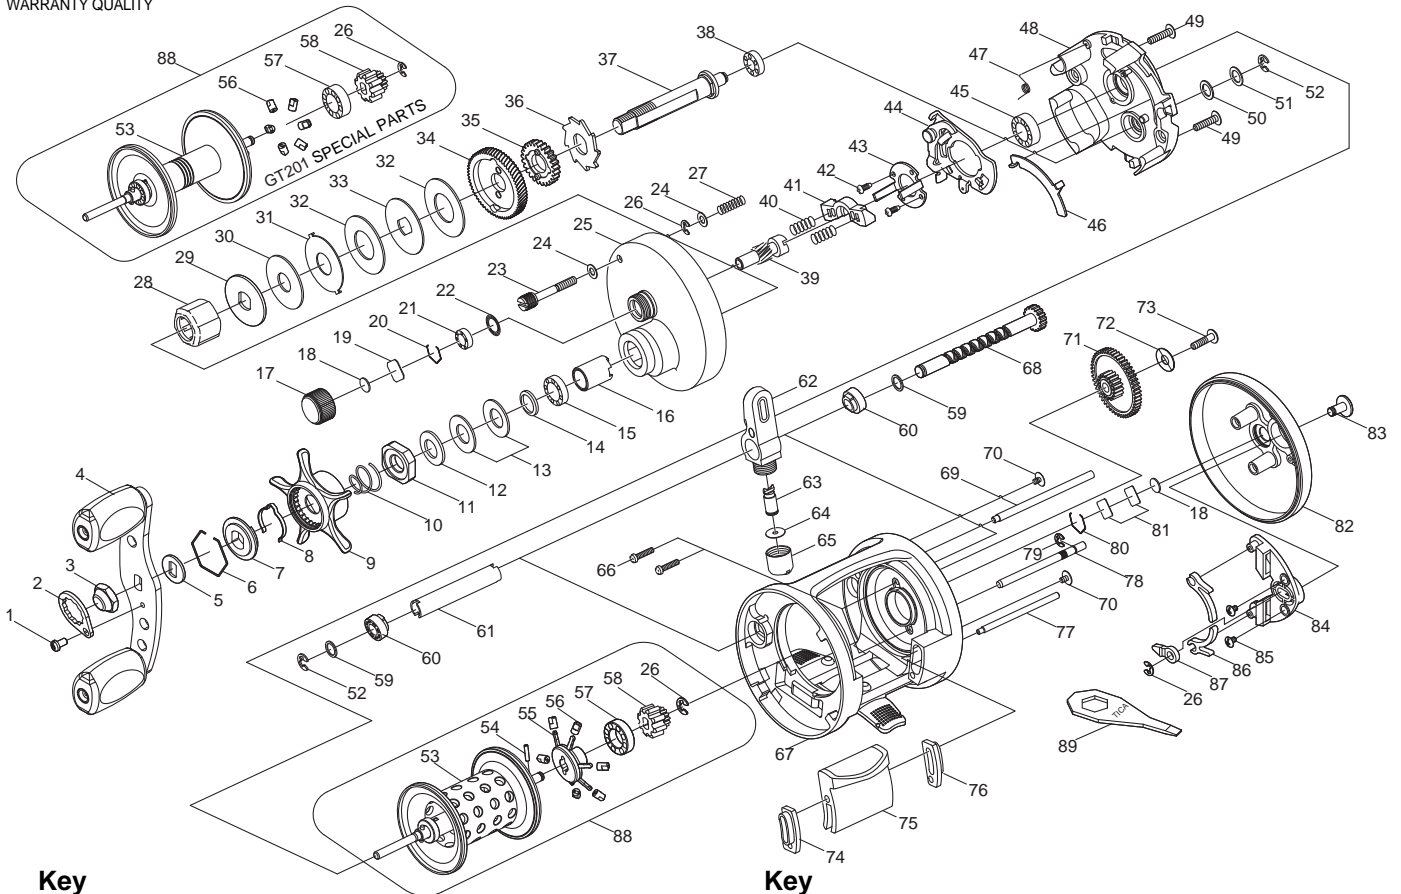

BAIT CASTING REEL

CAIMAN

GT201M / GT201

Key No.

Parts No.

Parts name

1	2E2-089-01	A26M-045 SCREW
2	2F6-043-02	ROTOR NUT HOLDING PLATE
3	2E3-075-02	HANDLE NUT
4	2YH-331-02	HANDLE TOTAL ASSEMBLY
5	2W2-058-01	KEY WASH
6	2E4-018-01	RETAINER
7	2F8-050-01	CLICK LEAF SPRING HOLDER
8	2L3-029-01	CLICK LEAF SPRING
9	2D4-008-02	STAR DRAG LEVER
10	2Q1-052-01	STAR DRAG SPRING
11	2E3-029-02	STAR DRAG NUT
12	2W1-020-01	081-130 WASHER
13	2L1-004-01	SPRING WASHER
14	2W1-035-05	080-105 WASHER
15	2Z1-024-05	812-2.5 BALL BEARING
16	2A4-022-01	ONE-WAY CLUTCH INNER TUBE
17	2E3-024-01	CAST CONTROL NUT
18	2W5-026-01	SPACER
19	2W5-029-01	CAST CONTROL SPACER
20	2E4-019-01	BEARING RETAINER
21	2Z1-001-05	508-2.5 BALL BEARING
22	2E9-005-01	O RING
23	2E0-011-01	RIGHT SIDE COVER SCREW
24	2W1-132-01	036-060 WASHER
25	2YF-046-19	LEFT SIDE COVER ASSEMBLY
26	2E5-006-01	E2.5 RETAINER
27	2Q1-056-01	RIGHT SIDE COVER SCREW SPRING
28	2YZ-007-01	ONE-WAY CLUTCH BEARING ASSEMBLY
29	2W2-032-01	KEY WASHER
30	2W1-126-01	082-210 WASHER
31	2W3-017-01	EARED WASHER
32	2W1-111-01	100-230 WASHER
33	2W2-025-01	KEY WASHER
34	2G1-032-01	DRIVE GEAR
35	2YG-023-01	OSCILLATING GEAR ASSEMBLY
36	2A3-027-01	RATCHET
37	2M3-053-02	DRIVE SHAFT
38	2Z1-018-05	510-3 BALL BEARING
39	2G2-046-01	PINION GEAR
40	2Q1-031-01	YOKE SPRING
41	2A2-050-01	PINION YOKE
42	2E2-047-01	A20M-065 SCREW
43	2F8-030-01	CLUTCH CAM RETAINER
44	2YA-019-01	CLUTCH CAM ASSEMBLY
45	2Z1-010-05	812-3.5 BALL BEARING
46	2M2-004-01	CLUTCH PLATE
47	2Q3-089-01	RETRACTOR SPRING