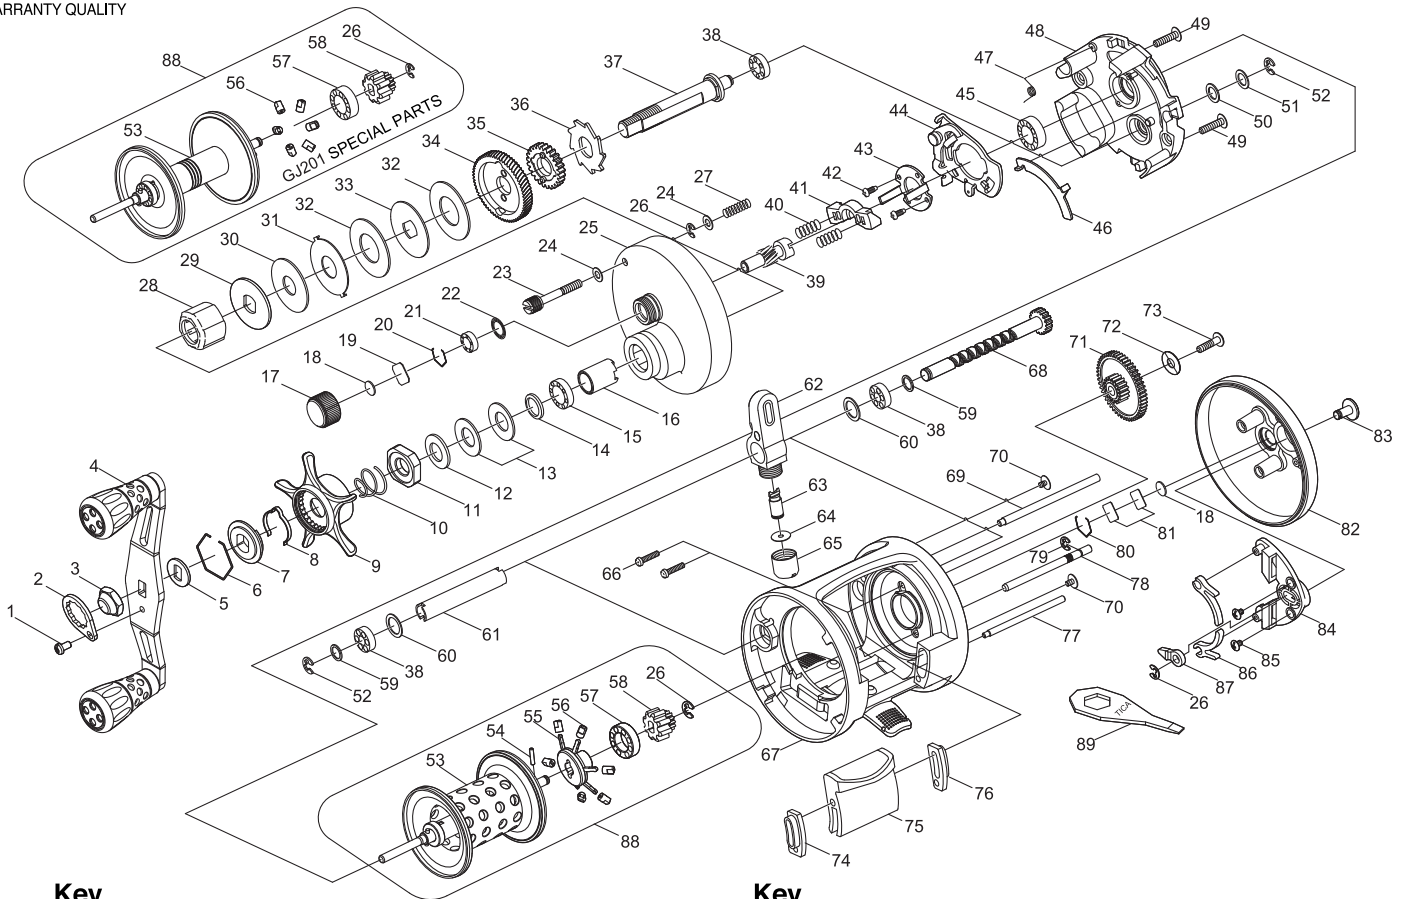

# GJ201M / GJ201

**Key No.**

**Parts No.**

**Parts name**

1	2E2-089-01	A26M-045 SCREW
2	2F6-043-02	ROTOR NUT HOLDING PLATE
3	2E3-075-02	HANDLE NUT
4	2YH-312-03	HANDLE TOTAL ASSEMBLY
5	2W2-058-01	KEY WASH
6	2E4-018-01	RETAINER
7	2F8-050-01	CLICK LEAF SPRING HOLDER
8	2L3-029-01	CLICK LEAF SPRING
9	2D4-008-02	STAR DRAG LEVER
10	2Q1-052-01	STAR DRAG SPRING
11	2E3-029-02	STAR DRAG NUT
12	2W1-020-01	081-130 WASHER
13	2L1-004-01	SPRING WASHER
14	2W1-035-05	080-105 WASHER
15	2Z1-024-05	812-2.5 BALL BEARING
16	2A4-022-01	ONE-WAY CLUTCH INNER TUBE
17	2E3-024-01	CAST CONTROL NUT
18	2W5-026-01	SPACER
19	2W5-029-01	CAST CONTROL SPACER
20	2E4-019-01	BEARING RETAINER
21	2Z1-001-05	508-2.5 BALL BEARING
22	2E9-005-01	O RING
23	2E0-011-01	RIGHT SIDE COVER SCREW
24	2W1-132-01	036-060 WASHER
25	2YF-046-20	LEFT SIDE COVER ASSEMBLY
26	2E5-006-01	E2.5 RETAINER
27	2Q1-056-01	RIGHT SIDE COVER SCREW SPRING
28	2YZ-007-01	ONE-WAY CLUTCH BEARING ASSEMBLY
29	2W2-032-01	KEY WASHER
30	2W1-126-01	082-210 WASHER
31	2W3-017-01	EARED WASHER
32	2W1-111-01	100-230 WASHER
33	2W2-025-01	KEY WASHER
34	2G1-032-01	DRIVE GEAR
35	2YG-023-01	OSCILLATING GEAR ASSEMBLY
36	2A3-027-01	RATCHET
37	2M3-053-02	DRIVE SHAFT
38	2Z1-018-05	510-3 BALL BEARING
39	2G2-046-01	PINION GEAR
40	2Q1-031-01	YOKE SPRING
41	2A2-050-01	PINION YOKE
42	2E2-047-01	A20M-065 SCREW
43	2F8-030-01	CLUTCH CAM RETAINER
44	2YA-019-01	CLUTCH CAM ASSEMBLY
45	2Z1-010-05	812-3.5 BALL BEARING
46	2M2-004-01	CLUTCH PLATE
47	2Q3-089-01	RETRACTOR SPRING