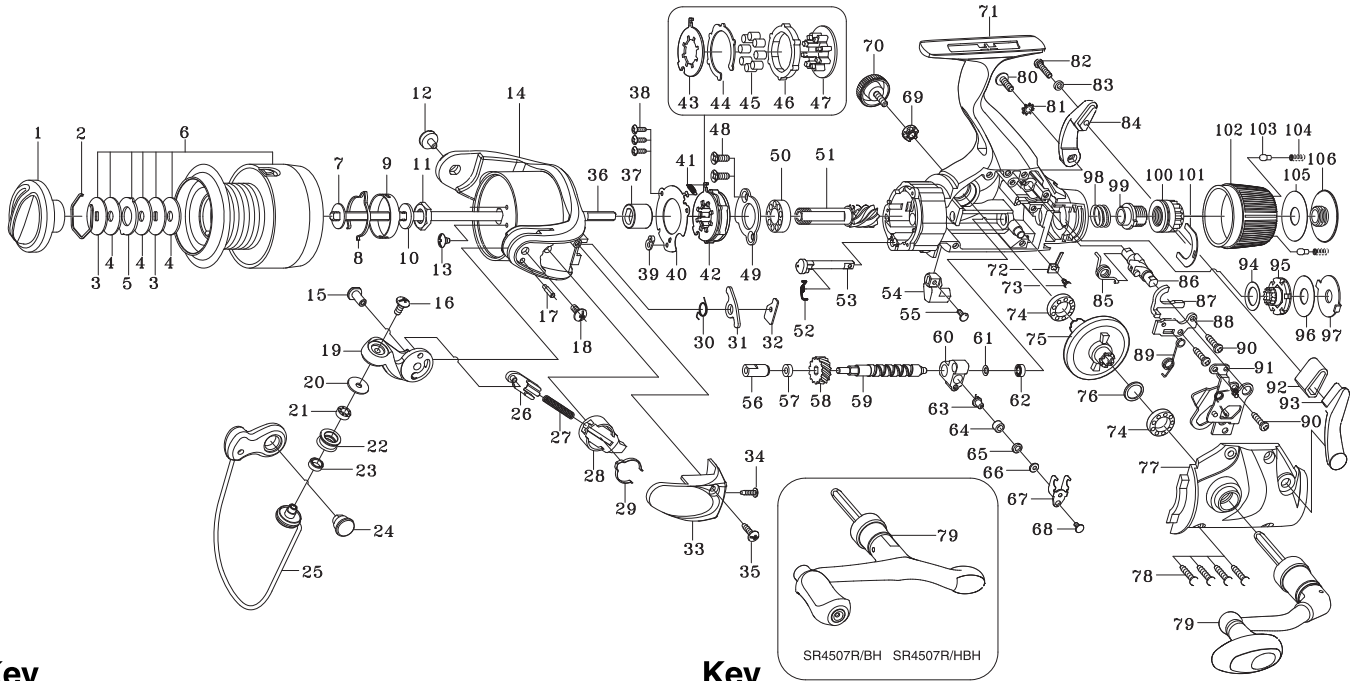

SPINNING REEL

SPORTERA

SR4507R / SR4507R/BH / SR4507R/H / SR4507R/HBH

Please order by parts number, not key number
Bitte, Best-Nr. angeben (Nicht "key" -nr.)
Veuillez indiquer le numero de la pièce (Non "key" no.)

Key NO.

Key NO.	Parts No.	Parts name
1	2YD-030-05	DRAG KNOB ASSEMBLY
2	2E4-009-01	DRAG WASHER RETAINER
3	2W2-005-01	KEY WASHER
4	2W1-052-01	050-187 WASHER
5	2W3-003-01	EARED WASHER
6	2YT-217-05	SPOOL TOTAL ASSEMBLY
7	2W2-023-01	KEY WASHER
8	2L3-018-01	CLICK LEAF SPRING
9	2F8-027-01	CLICK LEAF SPRING HOLDER
10	2W2-024-01	KEY WASHER
11	2E3-002-01	ROTOR NUT
12	2E0-008-01	BAIL HOLDER SCREW
13	2E1-028-01	B26-050 SCREW
14	2R1-092-06	ROTOR
15	2E3-040-02	SHAFT NUT
16	2E2-018-01	B30M-080 SCREW
17	2P1-032-01	BAIL ARM PIN
18	2E2-018-01	B30M-080 SCREW
19	2R2-037-05	BAIL ARM
20	2C1-034-01	LINE ROLLER COLLAR
21	2Z1-012-05	407-2.5 BALL BEARING
22	2R6-020-01	LINE ROLLER
23	2C2-032-01	LINE ROLLER BUSH
24	2E3-019-01	BAIL HOLDER NUT
25	2YL-100-03	BAIL ASSEMBLY
26	2R5-109-01	BAIL TRIP SHAFT
27	2Q1-023-01	BAIL SPRING
28	2C2-084-01	BAIL SPRING GUIDE
29	2L3-029-01	CLICK LEAF SPRING
30	2Q3-056-01	BAIL TRIP LEVER SPRING
31	2R5-113-01	BAIL TRIP LEVER
32	2W5-037-01	SPACER
33	2R4-114-03	BAIL SPRING COVER
34	2E1-048-01	B22-080 SCREW
35	2E1-046-01	B26-110 SCREW
36	2M3-049-01	MAIN SHAFT
37	2A4-026-01	ONE-WAY CLUTCH INNER TUBE
38	2E1-029-01	B22-090 SCREW
39	2F8-079-01	ANTI-REVERSE SPRING ANCHOR
40	2F5-189-01	ROLLER CLUTCH RETAINER
41	2Q2-016-01	SPRING
42	2YZ-017-01	ONE-WAY CLUTCH BEARING ASSEMBLY
43	2F2-027-01	ANTI-REVERSE PAWL
44	2W5-036-01	WASHER
45	2Z3-003-01	ROLLER
46	2A3-025-01	ANTI-REVERSE RATCHET
47	2F8-082-01	CAGE
48	2E1-068-01	F30-100 SCREW
49	2F5-203-01	BEARING RETAINER
50	2Z1-005-05	816-5 BALL BEARING
51	2G2-041-02	PINION GEAR
52	2Q3-009-01	ANTI-REVERSE SPRING
53	2A2-034-01	ANTI-REVERSE CAM
54	2A1-026-03	ANTI-REVERSE LEVER
55	2E2-013-02	B20M-060 SCREW
56	2C2-049-01	WORM SHAFT BUSH C
57	2C1-048-01	WORM SHAFT COLLAR
58	2G3-018-01	OSCILLATING GEAR
59	2M4-007-01	WORM SHAFT
60	2M1-027-01	OSCILLATING SLIDER

Key NO.