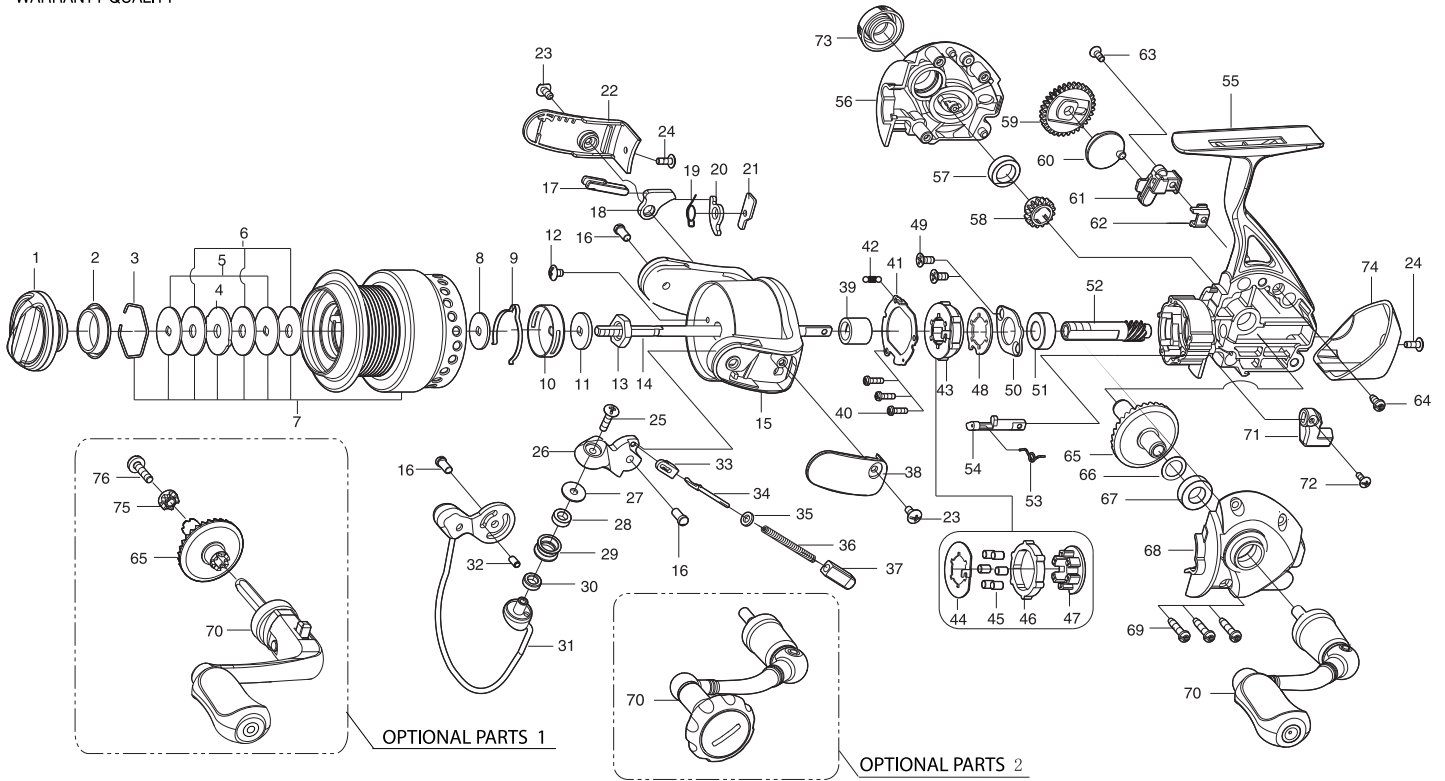

SPINNING REEL

SPLENDOR

SJ2000 / SJ2500

Key NO.	Parts No.	Parts name	Key NO.	Parts No.	Parts name
1	2YD-054-07	DRAG KNOB ASSEMBLY	43	2YZ-019-01	ONE-WAY CLUTCH BEARING ASSEMBLY
2	2E9-019-01	PROOF WATER RING	44	2F2-030-01	ANTI-REVERSE PAWL
3	2E4-009-01	DRAG WASHER RETAINER	45	2Z3-001-01	ROLLER
4	2W3-014-01	EARED WASHER	46	2A3-008-01	ANTI-REVERSE RATCHET
5	2W2-013-02	KEY WASHER	47	2F8-080-01	CAGE
6	2W1-052-02	050-187 WASHER	48	2F2-037-01	ANTI-REVERSE PAWL
7	2YT-369-01	SPOOL TOTAL ASSEMBLY	49	2E2-014-02	F26M-060 SCREW
8	2W2-020-01	KEY WASHER	50	2F5-212-01	BEARING RETAINER
9	2L3-014-01	CLICK LEAF SPRING	51	2Z1-003-05	714-5 BALL BEARING
10	2F8-013-01	CLICK LEAF SPRING HOLDER	52	2G2-118-01	PINION GEAR
11	2W2-015-01	KEY WASHER	53	2Q3-009-01	ANTI-REVERSE SPRING
12	2E2-003-01	B26M-036 SCREW	54	2A2-052-01	ANTI-REVERSE CAM
13	2E3-007-01	ROTOR NUT	55	2YB-227-01	BODY ASSEMBLY
14	2M3-104-01	MAIN SHAFT	56	2B2-075-01	BODY COVER(R)
15	2R1-118-01	ROTOR	57	2Z1-010-05	812-3.5 BALL BEARING
16	2P1-057-01	PIN	58	2G3-068-01	DRIVE PINION
17	2R5-133-01	BAIL PAWL	59	2G3-060-01	OSCILLATING GEAR
18	2R5-134-01	BAIL TRIP LEVER A	60	2M2-010-01	OSCILLATING CAM
19	2Q3-084-01	BAIL TRIP LEVER SPING	61	2M1-046-01	OSCILLATING SILDER
20	2R5-083-01	BAIL TRIP LEVER B	62	2E5-039-01	OSCILLATING SLIDER RETAINER
21	2W5-064-01	GASKET	63	2E2-009-01	F23M-060 SCREW
22	2R4-152-01	BAIL TRIP COVER	64	2E1-060-01	A26-060 SCREW
23	2E2-029-03	B26M-060 SCREW	65	2G1-098-01	DRIVE GEAR
24	2E2-051-01	B23M-060 SCREW	66	2W1-019-00	071-103 WASHER
25	2E2-083-01	B26M-110 SCREW	67	2Z1-039-05	713-4 BALL BEARING
26	2R2-052-01	BAIL ARM	68	2B2-076-01	BODY COVER(L)
27	2C1-056-01	LINE ROLLER COLLAR	69	2E1-005-02	A26-120 SCREW
28	2Z1-012-05	407-2.5 BALL BEARING	70	2YH-220-01	HANDLE TOTAL ASSEMBLY
29	2R6-012-01	LINE ROLLER	71	2A1-026-05	ANTI-REVERSE LEVER
30	2C2-072-01	LINE ROLLER BUSH	72	2E2-013-02	B20M-060 SCREW
31	2YL-127-01	BAIL ASSEMBLY	73	2H6-015-01	HANDLE SCREW CAP
32	2P1-056-01	BAIL TRIP PIN	74	2F5-297-01	REAR COVER
33	2F5-346-01	BAIL TRIP SHAFT COVER	SJ2500	SPECIAL PARTS	
34	2R5-132-01	BAIL TRIP SHAFT	7	2YT-370-01	SPOOL TOTAL ASSEMBLY
35	2W1-199-01	015-027 WASHER			
36	2Q1-096-01	BAIL SPRING	OPTIONAL PARTS 1		
37	2C2-105-01	BAIL SPRING GUIDE	65	2G1-083-01	DRIVE GEAR
38	2R4-151-01	BAIL SPRING COVER	70	2YH-204-01	HANDLE TOTAL ASSEMBLY
39	2A4-021-01	ONE-WAY CLUTCH INNER TUBE	75	2C3-042-01	HANDLE SCREW SLEEVE
40	2E2-047-01	A20M-065 SCREW	76	2E2-023-01	a30M-120 SCREW
41	2F5-213-01	ROLLER CLUTCH RETAINER	OPTIONAL PARTS 2		
42	2Q2-016-01	SPRING	70	2YH-293-01	HANDLE TOTAL ASSEMBLY