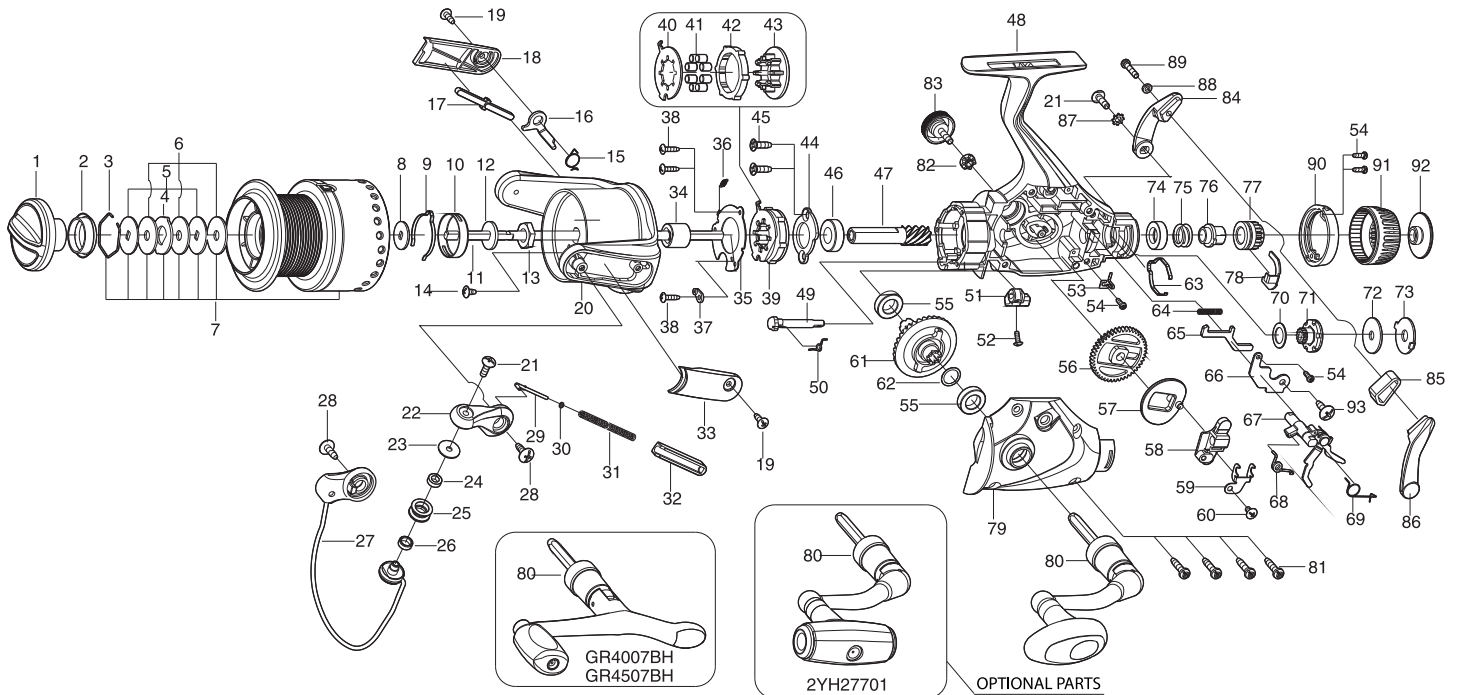

SPORTERA SPINNING REEL

GR4007 / GR4007BH / GR4507 / GR4507BH

Please order by parts number, not key number

Bitte, Best.-Nr. angeben (Nicht "key" -nr.)

Veuillez indiquer le numero de la piece (Non "key" no.)

Key NO.

Parts No.

Parts name

1	2YD-030-07	DRAG KNOB ASSEMBLY
2	2E9-016-01	PROOF WATER RING
3	2E4-009-01	DRAG WASHER RETAINER
4	2W3-003-01	EARED WASHER
5	2W2-005-01	KEY WASHER
6	2W1-052-01	050-187 WASHER
7	2YT-359-01	SPOOL TOTAL ASSEMBLY
8	2W2-023-01	KEY WASHER
9	2L3-018-01	CLICK LEAF SPRING
10	2F8-027-01	CLICK LEAF SPRING HOLDER
11	2M3-118-01	MAIN SHAFT
12	2W2-024-01	KEY WASHER
13	2E3-002-01	ROTOR NUT
14	2E1-028-01	B26-050 SCREW
15	2Q3-108-01	BAIL SPRING
16	2R5-144-01	BAIL TRIP LEVER
17	2R5-143-01	BAIL PAWL
18	2R4-159-01	BAIL TRIP COVER
19	2E1-016-04	B26-080 SCREW
20	2R1-122-01	ROTOR
21	2E2-007-04	B30M-100 SCREW
22	2R2-053-01	BAIL ARM
23	2C1-034-01	LINE ROLLER COLLAR
24	2Z1-012-05	407-2.5 BALL BEARING
25	2R6-020-01	LINE ROLLER
26	2C2-032-01	LINE ROLLER BUSH
27	2YL-130-01	BAIL ASSEMBLY
28	2E1-010-04	b30-100 SCREW
29	2R5-135-01	BAIL TRIP SHAFT
30	2W1-199-01	015-027 WASHER
31	2Q1-101-01	BAIL SPRING
32	2C2-111-01	BAIL SPRING GUIDE
33	2R4-160-01	BAIL SPRING COVER
34	2A4-026-01	ONE-WAY CLUTCH INNER TUBE
35	2F5-189-01	ROLLER CLUTCH RETAINER
36	2Q2-016-01	SPRING
37	2F8-079-01	ANTI-REVERSE SPRING ANCHOR
38	2E1-029-01	B22-090 SCREW
39	2YZ-017-01	ONE-WAY CLUTCH BEARING ASSEMBLY
40	2F2-027-01	ANTI-REVERSE PAWL
41	2Z3-003-01	ROLLER
42	2A3-025-01	ANTI-REVERSE RATCHET
43	2F8-082-01	CAGE
44	2F5-203-01	BEARING RETAINER
45	2E1-068-01	F30-100 SCREW
46	2Z1-005-05	816-5 BALL BEARING
47	2G2-041-02	PINION GEAR
48	2YB-225-01	BODY ASSEMBLY
49	2A2-034-01	ANTI-REVERSE CAM
50	2Q3-009-01	ANTI-REVERSE SPRING

Key NO.

Parts No.

Parts name