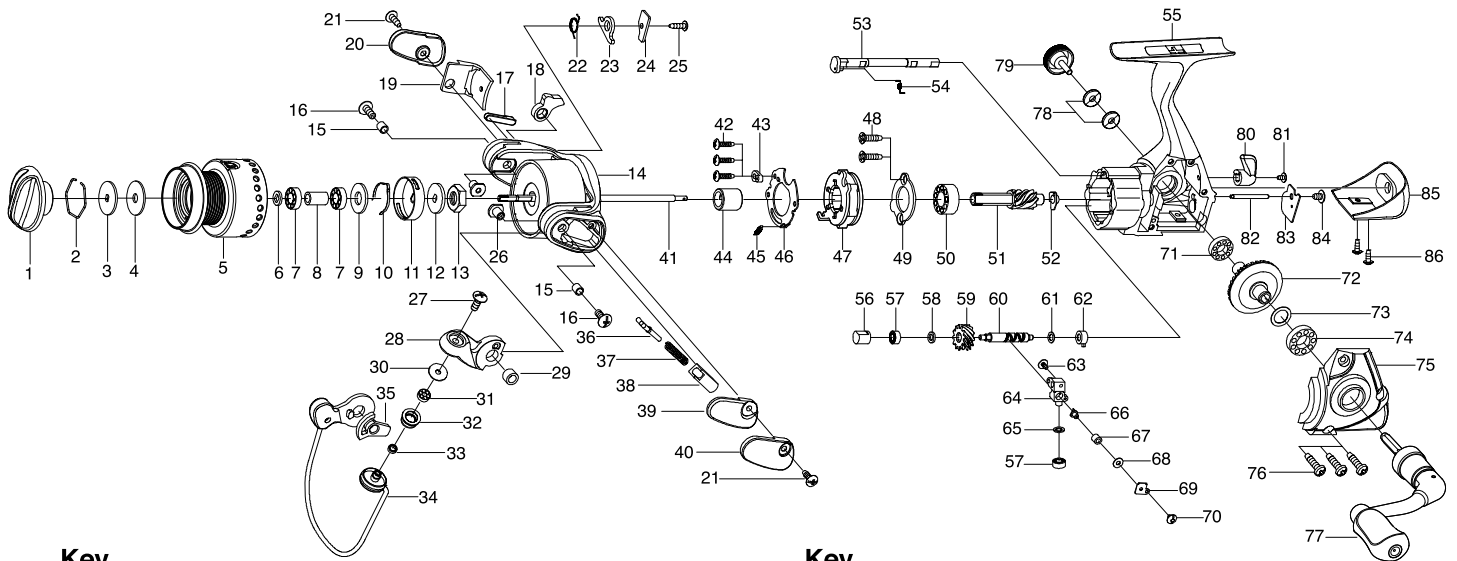

# SPINNING REEL LIBRA SL2500/3000

Key NO.	Parts No.	Parts name	Key NO.	Parts No.	Parts name
2-5	2YT-427-01	SPOOL TOTAL ASSEMBLY	48	2E1-067-01	F26-090 SCREW
1	2YD-024-07	DRAG KNOB ASSEMBLY	49	2F5-193-01	BEARING RETAINER
2	2E4-009-01	DRAG WASHER RETAINER	50	2Z1-003-07	714-5 BALL BEARING
3	2W2-013-01	KEY WASHER	51	2G2-036-01	PINION GEAR
4	2W1-052-01	050-187 WASHER	52	2C2-033-01	PINION GEAR BUSH
5	2YS-270-01	SPOOL ASSEMBLY	53	2A2-009-01	ANTI-REVERSE CAM
6	2W2-016-01	KEY WASHER	54	2Q3-009-01	ANTI-REVERSE SPRING
7	2Z1-013-07	610-3 BALL BEARING	55	2YB-130-05	BODY ASSEMBLY
8	2C1-037-01	BEARING SPACER	56	2C2-036-01	WORM SHAFT BUSH
9	2W1-053-01	080-185 WASHER	57	2Z1-014-07	306-2.5 BALL BEARING
10	2L3-014-01	CLICK LEAF SPRING	58	2W1-058-01	030-050 WASHER
11	2F8-013-01	CLICK LEAF SPRING HOLDER	59	2G3-012-01	WORM SHAFT GEAR
12	2W2-015-01	KEY WASHER	60	2M4-001-02	WORM SHAFT
13	2E3-007-02	ROTOR NUT	61	2W1-058-02	030-050 WASHER
14	2YR-057-03	ROTOR ASSEMBLY	62	2C2-035-01	WORM SHAFT BUSH A
15	2C1-069-01	COLLAR SPACER	63	2E2-013-02	B20M-060 SCREW
16	2E2-018-01	B30M-080 SCREW	64	2M1-023-01	OSCILLATING SLIDER
17	2R5-102-01	BAIL TRIP PLATE	65	2W1-058-03	030-050 WASHER
18	2R5-104-01	BAIL TRIP LEVER A	66	2M5-001-01	LINE GUIDE PIN
19	2R4-107-03	BAIL TRIP COVER SPACER	67	2C2-034-01	LINE GUIDE PIN BUSH
20	2F5-207-02	BAIL TRIP COVER	68	2W1-059-01	020-049 WASHER
21	2E1-016-02	B26-080 SCREW	69	2F5-048-01	OSCILLATING SLIDER COVER
22	2Q3-056-01	BAIL TRIP LEVER SPRING	70	2E2-022-01	B20M-030 SCREW
23	2R5-103-01	BAIL TRIP LEVER	71	2Z1-009-07	711-3 BALL BEARING
24	2W5-037-01	SPACER	72	2G1-003-01	DRIVE GEAR
25	2E1-048-01	B22-080 SCREW	73	2W1-019-00	071-103 WASHER
26	2E3-040-01	SHAFT NUT	74	2Z1-002-07	714-3.5 BALL BEARING
27	2E2-018-01	B30M-080 SCREW	75	2B2-024-05	BODY COVER
28	2R2-035-03	BAIL ARM	76	2E1-005-02	A26-120 SCREW
29	2C2-082-01	BAIL ARM BUSH	77	2YH-202-02	HANDLE TOTAL ASSEMBLY
30	2C1-034-01	LINE ROLLER COLLAR	78	2W1-004-01	029-080 WASHER
31	2Z1-012-07	407-2.5 BALL BEARING	79	2H6-001-13	HANDLE SCREW CAP
32	2R6-020-02	LINE ROLLER	80	2A1-022-14	ANTI-REVERSE LEVER
33	2C2-032-01	LINE ROLLER BUSH	81	2E2-013-02	B20M-060 SCREW
34	2YL-093-03	BAIL ASSEMBLY	82	2P1-015-01	OSCILLATING SLIDER PIN
35	2F6-033-03	HOLDING PLATE	83	2F5-049-01	WORM SHAFT COVER
36	2R5-101-01	BAIL TRIP SHAFT	84	2E1-036-01	B26-040 SCREW
37	2Q1-075-01	BAIL SPRING	85	2YN-003-03	NAMEPLATE ASSEMBLY
38	2C2-081-01	BAIL SPRING GUIDE	86	2E1-020-02	B22-055 SCREW
39	2R4-106-01	BAIL SPRING COVER SPACER	SL3000	SPECIAL PARTS	
40	2F5-206-02	BAIL SPRING COVER	2-6	2YT-428-01	SPOOL TOTAL ASSEMBLY
41	2M3-028-01	MAIN SHAFT	5	2YS-271-01	SPOOL ASSEMBLY
42	2E1-029-01	B22-090 SCREW	14	2YR-058-03	ROTOR ASSEMBLY
43	2F8-079-01	ANTI-REVERSE SPRING ANCHOR	19	2R4-108-03	BAIL TRIP COVER SPACER
44	2A4-021-01	ONE-WAY CLUTCH INNER TUBE	23	2R5-105-01	BAIL TRIP LEVER
45	2Q2-016-01	SPRING	34	2YL-094-03	BAIL ASSEMBLY
46	2F5-192-01	ROLLER CLUTCH RETAINER	55	2YB-130-06	BODY ASSEMBLY
47	2YZ-014-01	ONE-WAY CLUTCH BEARING ASSEMBLY			