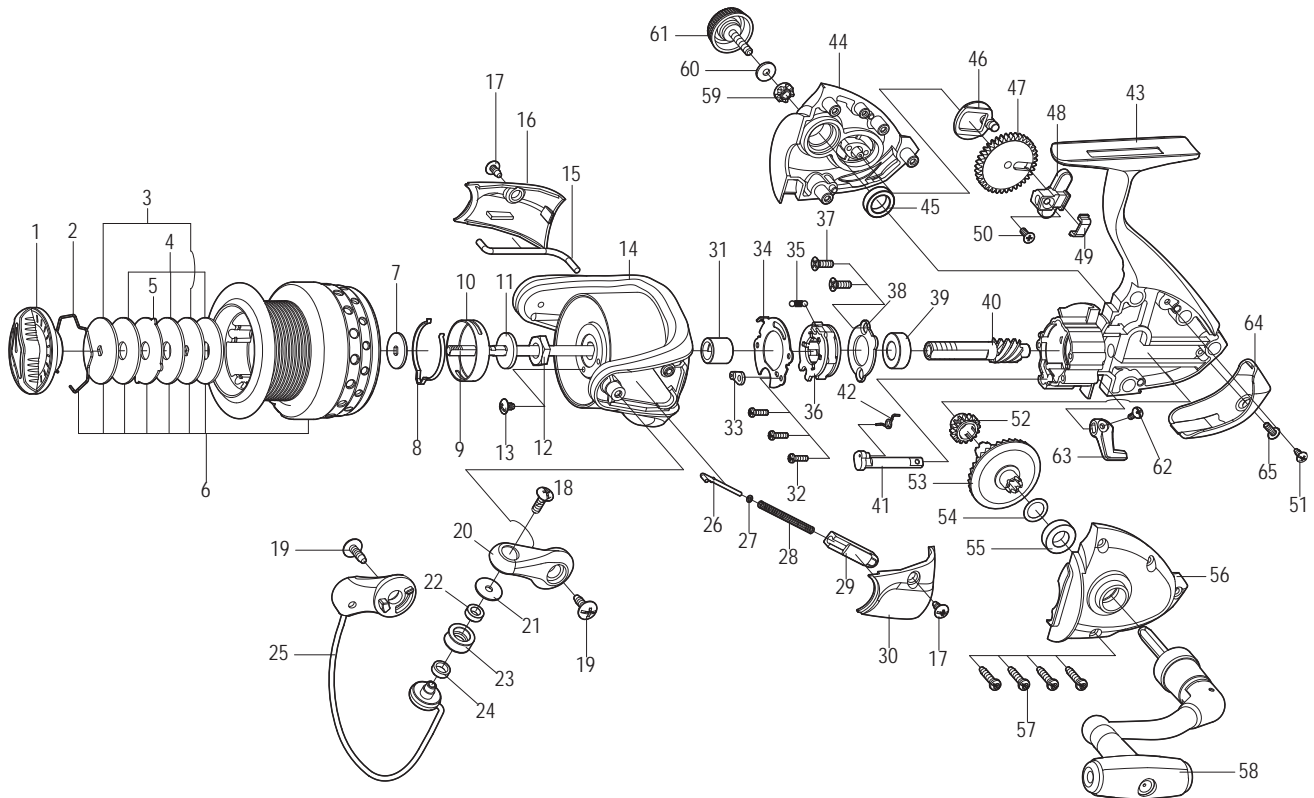

SPINNING REEL

DYNASPIN

GQ4000 / GQ4500

Key NO.	Parts No.	Parts name	Key NO.	Parts No.	Parts name
1	2YD-089-04	DRAG KNOB ASSEMBLY	35	2Q2-016-01	SPRING
2	2E4-034-01	DRAG WASHER RETAINER	36	2YZ-014-01	ONE-WAY CLUTCH BEARING ASSEMBLY
3	2W2-071-01	KEY WASHER	37	2E2-052-01	F26M-080 SCREW
4	2W1-226-01	080-260 WASHER	38	2F5-193-01	BEARING RETAINER
5	2W3-035-01	EARED WASHER	39	2Z1-003-05	714-5 BALL BEARING
6	2YT-416-04	SPOOL TOTAL ASSEMBLY	40	2G2-155-01	PINION GEAR
7	2W2-020-01	KEY WASHER	41	2A2-031-01	ANTI-REVERSE CAM
8	2L3-015-01	CLICK LEAF SPRING	42	2Q3-009-01	ANTI-REVERSE SPRING
9	2M3-120-01	MAIN SHAFT	43	2YB-206-05	BODY ASSEMBLY
10	2F8-019-02	CLICK LEAF SPRING HOLDER	44	2B2-110-06	BODY COVER(R)
11	2W2-015-01	KEY WASHER	45	2Z1-010-05	812-3.5 BALL BEARING
12	2E3-007-01	ROTOR NUT	46	2M2-016-01	OSCILLATING CAM
13	2E1-036-01	B26-040 SCREW	47	2G3-081-01	OSCILLATING GEAR
14	2R1-135-03	ROTOR	48	2M1-057-01	OSCILLATING SILDER
15	2R5-162-01	BAIL PAWL	49	2E5-051-01	OSCILLATING SILDER RETAINER
16	2R4-181-01	BAIL TRIP COVER	50	2E2-009-02	F23M-060 SCREW
17	2E1-015-02	B26-060 SCREW	51	2E1-020-02	B22-055 SCREW
18	2E2-007-01	B30M-100 SCREW	52	2G3-068-01	DRIVE PINION
19	2E1-010-01	b30-100 SCREW	53	2G1-141-01	DRIVE GEAR
20	2R2-062-03	BAIL ARM	54	2W1-019-00	071-103 WASHER
21	2C1-034-01	LINE ROLLER COLLAR	55	2Z1-039-05	713-4 BALL BEARING
22	2Z1-012-05	407-2.5 BALL BEARING	56	2B2-111-06	BODY COVER(L)
23	2R6-020-02	LINE ROLLER	57	2E1-005-02	A26-120 SCREW
24	2C2-032-01	LINE ROLLER BUSH	58	2YH-347-01	HANDLE ASSEMBLY
25	2YL-145-04	BAIL ASSEMBLY	59	2C3-042-01	HANDLE SCREW SLEEVE
26	2R5-135-01	BAIL TRIP SHAFT	60	2W1-004-01	029-080 WASHER
27	2W1-199-01	015-027 WASHER	61	2H6-017-02	HANDLE SCREW CAP
28	2Q1-096-01	BAIL SPRING	62	2E2-013-02	B20M-060 SCREW
29	2C2-119-01	BAIL SPRING GUIDE	63	2A1-033-04	ANTI-REVERSE LEVER
30	2R4-180-01	BAIL SPRING COVER	64	2F5-389-04	REAR COVER
31	2A4-021-01	ONE-WAY CLUTCH INNER TUBE	65	2E2-051-01	B23M-060 SCREW
32	2E2-047-02	A20M-065 SCREW			
33	2F8-079-01	ANTI-REVERSE SPRING ANCHOR	GQ4500	SPECIAL PARTS	
34	2F5-192-01	ROLLER CLUTCH RETAINER	6	2YT-438-04	SPOOL TOTAL ASSEMBLY