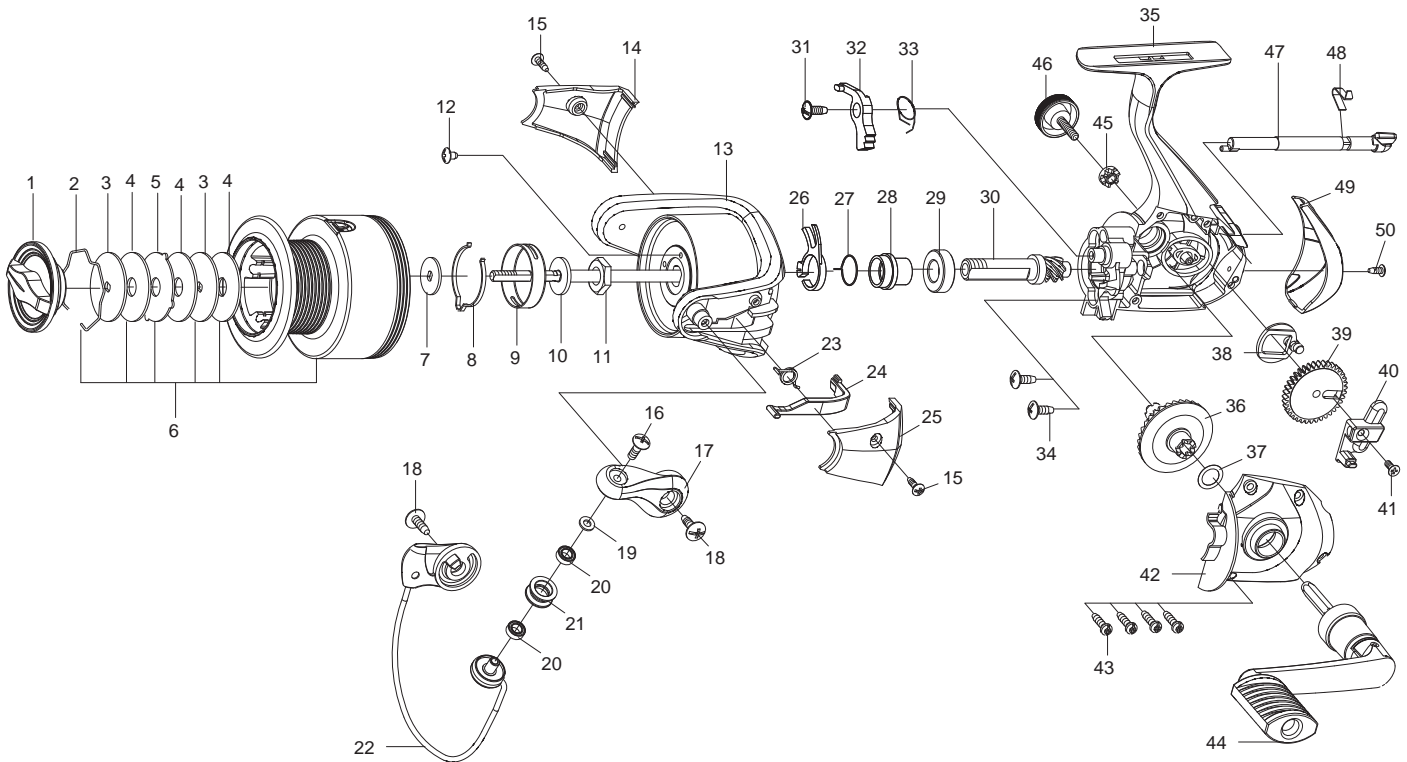

SPINNING REEL CAMBRIA

Please order by parts number, not key number
 Bitte, Best-Nr. angeben (Nicht "key" -nr.)
 Veuillez indiquer le numero de la pièce (Non "key" no.)

EG3000 / EG3500

Key NO.	Parts No.	Parts name	Key NO.	Parts No.	Parts name
1	2YD-094-01	DRAG KNOB ASSEMBLY	27	2Q3-030-01	ANTI-REVERSE PAWL SPRING
2	2E4-034-01	DRAG WASHER RETAINER	28	2C3-063-01	ANTI-REVERSE PAWL SPRING COLLAR
3	2W2-071-01	KEY WASHER	29	2Z1-005-07	816-5 BALL BEARING
4	2W1-226-01	080-260 WASHER	30	2G2-165-01	PINION GEAR
5	2W3-035-01	EARED WASHER	31	2E1-001-01	D30-140 SCREW
6	2YT-443-01	SPOOL TOTAL ASSEMBLY	32	2A4-081-01	ANTI-REVERSE PAWL
7	2W2-020-01	KEY WASHER	33	2Q3-045-01	ANTI-REVERSE PAWL SPRING
8	2L3-015-01	CLICK LEAF SPRING	34	2E1-051-01	D30-080 SCREW
9	2F8-019-02	CLICK LEAF SPRING HOLDER	35	2YB-247-01	BODY ASSEMBLY
10	2W2-015-01	KEY WASHER	36	2G1-150-01	DRIVE GEAR
11	2E3-002-01	ROTOR NUT	37	2W1-019-01	071-103 WASHER
12	2E1-036-01	B26-040 SCREW	38	2M2-016-01	OSCILLATING CAM
13	2R1-146-01	ROTOR	39	2G3-081-01	OSCILLATING GEAR
14	2R4-203-01	BAIL TRIP COVER	40	2M1-074-01	OSCILLATING SLIDER
15	2E1-065-01	B22-065 SCREW	41	2E2-009-01	F23M-060 SCREW
16	2E2-094-01	B30M-090 SCREW	42	2YC-110-01	BODY COVER ASSEMBLY
17	2R2-070-01	BAIL ARM	43	2E1-055-01	A26-100 SCREW
18	2E1-010-01	b30-100 SCREW	44	2YH-386-01	HANDLE TOTAL ASSEMBLY
19	2W1-258-01	030-060 WASHER	45	2C3-042-01	HANDLE SCREW SLEEVE
20	2C1-120-01	COLLAR	46	2H6-001-13	HANDLE SCREW CAP
21	2R6-020-02	LINE ROLLER	47	2A2-106-01	ANTI-REVERSE CAM
22	2YL-158-01	BAIL ASSEMBLY	48	2L5-010-01	ANTI-REVERSE CAM SPRING
23	2Q1-051-02	BAIL SPRING	49	2F5-435-01	REAR COVER
24	2R5-179-01	BAIL TRIP LEVER	50	2E1-020-02	B22-055 SCREW
25	2R4-202-01	BAIL SPRING COVER	EG3500	SPECIAL PARTS	
26	2F1-003-01	SPRING HOLDER	6	2YT-459-01	SPOOL TOTAL ASSEMBLY