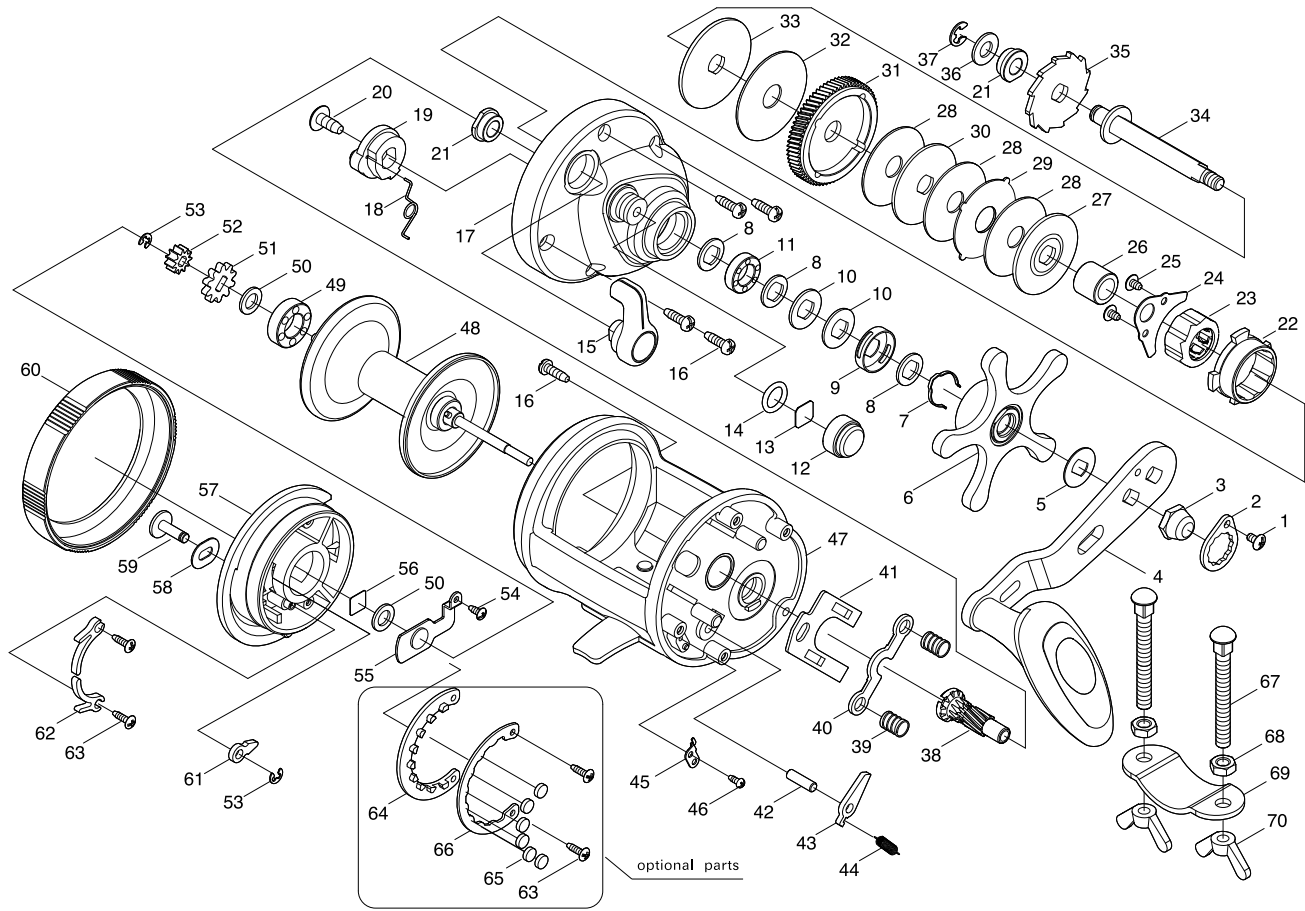

SALTWATER REEL

SEASPIRIT SS458RV / 558RV

Key NO.	Parts No.	Parts name
1	2E2-006-01	B26M-050 SCREW
2	2F6-043-01	ROTOR NUT HOLDING PLATE
3	2E3-027-01	HANDLE NUT
4	2YH-148-01	HANDLE TOTAL ASSEMBLY
5	2W2-044-01	KEY WASHER
6	2YD-046-01	STAR DRAG LEVER ASSY
7	2L3-025-01	CLICK LEAF SPRING
8	2W2-043-01	KEY WASHER
9	2F8-060-01	CLICK LEAF SPRING HOLDER
10	2L1-007-01	SPRING WASHER
11	2L1-023-05	814-4 BALL BEARING
12	2E3-048-01	CAST CONTROL NUT
13	2W5-029-01	CAST CONTROL SPACER
14	2E9-005-01	O RING
15	2S3-022-01	CLUTCH LEVER
16	2E1-009-01	A30-100 SCREW
17	2F5-306-01	RIGHT SIDE COVER
18	2Q3-099-01	CLUTCH SPRING
19	2A2-069-01	CLUTCH CAM
20	2E1-014-01	B40-100 SCREW
21	2Z2-017-01	BUSHING
22	2F8-072-01	ANTI-REVERSE RATCHET SET
23	2YZ-013-01	ONE-WAY CLUTCH BEARING ASSEMBLY
24	2F6-092-01	HOLDING PLATE
25	2E1-036-01	B26-040 SCREW
26	2A4-026-01	ONE-WAY CLUTCH INNER TUBE
27	2W2-054-01	KEY WASHER
28	2W1-192-01	090-340 WASHER
29	2W3-030-01	EARED WASHER
30	2W2-053-01	KEY WASHER
31	2G1-089-01	DRIVE GEAR
32	2W1-192-01	090-340 WASHER
33	2W2-059-01	KEY WASHER
34	2M3-110-01	DRIVE SHAFT
35	2A3-034-01	RATCHET
36	2W1-169-01	061-120 WASHER
37	2E5-028-01	E4.0 RETAINER
38	2G2-102-01	PINION GEAR