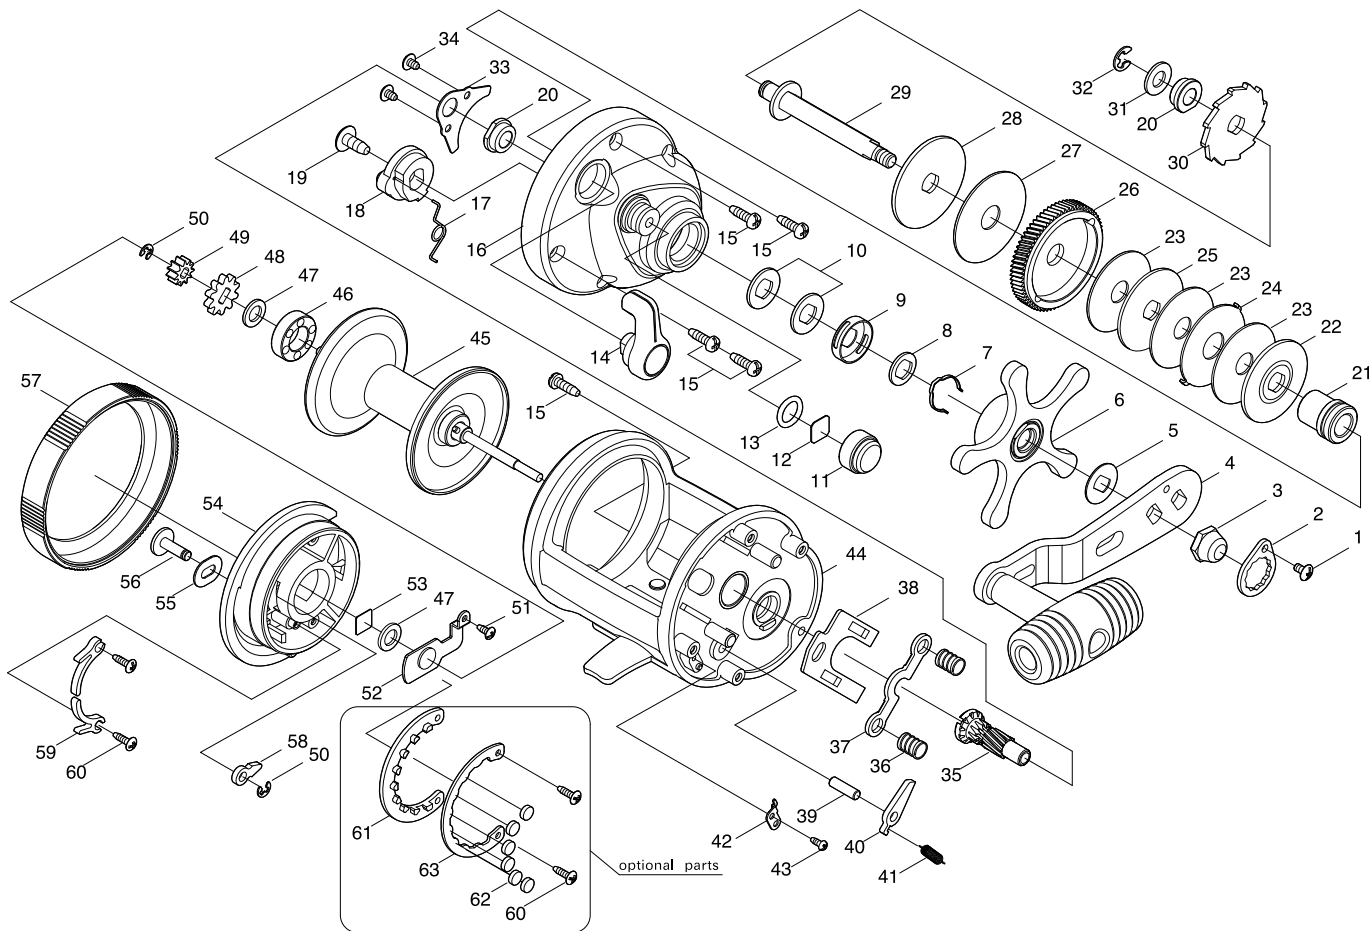

SALTWATER REEL

SEASPIRIT

SP348R/V

Key NO.

Parts No.

Parts name

1	2E2-006-01	B26M-050 SCREW
2	2F6-043-01	ROTOR NUT HOLDING PLATE
3	2E3-027-01	HANDLE NUT
4	2YH-178-01	HANDLE TOTAL ASSEMBLY
5	2W2-044-01	KEY WASHER
6	2YD-046-02	STAR DRAG LEVER ASSY
7	2L3-025-01	CLICK LEAF SPRING
8	2W2-043-01	KEY WASHER
9	2F8-060-01	CLICK LEAF SPRING HOLDER
10	2L1-007-01	SPRING WASHER
11	2E3-048-01	CAST CONTROL NUT
12	2W5-029-01	CAST CONTROL SPACER
13	2E9-005-01	O RING
14	2S3-023-02	CLUTCH LEVER
15	2E1-009-01	A30-100 SCREW
16	2F5-305-02	RIGHT SIDE COVER
17	2Q3-099-01	CLUTCH SPRING
18	2A2-069-01	CLUTCH CAM
19	2E1-014-01	B40-100 SCREW
20	2Z2-017-01	BUSHING
21	2C1-088-01	DRIVE SHAFT COLLAR
22	2W2-046-01	KEY WASHER
23	2W1-170-01	082-300 WASHER
24	2W3-025-01	EARED WASHER
25	2W2-045-01	KEY WASHER
26	2G1-096-01	ORIVE GEAR
27	2W1-192-01	090-340 WASHER
28	2W2-059-01	KEY WASHER
29	2M3-110-01	DRIVE SHAFT
30	2A3-034-01	RATCHET
31	2W1-169-01	061-120 WASHER
32	2E5-028-01	E4.0 RETAINER

Key NO.

Parts No.

Parts name

33	2F6-068-01	HOLDING PLATE
34	2E1-036-01	B26-040 SCREW
35	2G2-113-01	PINION GEAR
36	2Q1-080-01	YOKE SPRING
37	2A2-068-01	PINION YOKE
38	2F6-067-01	YOKE PLATE
39	2P1-036-01	ANTI-REVERSE PAWL PIN
40	2A4-055-01	ANTI-REVERSE PAWL
41	2Q2-009-01	CLICK PAWL SPRING
42	2F6-094-01	SPRING RETAIN
43	2E1-032-01	A20-050 SCREW
44	2YB-196-02	BODY ASSEMBLY
45	2YS-182-01	SPOOL ASSEMBLY
46	2Z1-035-05	917-5 BALL BEARING
47	2W1-097-01	059-100 WASHER
48	2F3-052-01	CLICK GEAR
49	2G3-049-01	SPOOL GEAR
50	2E5-006-01	E2.5 RETAINER
51	2E1-020-02	B22-055 SCREW
52	2F6-098-01	RETAINER
53	2W5-015-01	CAST CONTROL SPACER
54	2F5-304-02	LEFT SIDE COVER
55	2W5-040-01	CLICK SWITCH WASHER
56	2F7-006-01	CLICK SWITCH
57	2E3-061-02	SIDEPLATE HOLDING NUT
58	2F4-019-01	CLICK PAWL
59	2F2-020-01	CLICK SPRING
60	2E1-048-01	B22-080 SCREW
61	2F6-100-01	MAGNET RETAIN
62	2D3-030-01	MAGNET
63	2F6-101-01	MAGNET SET PLATE