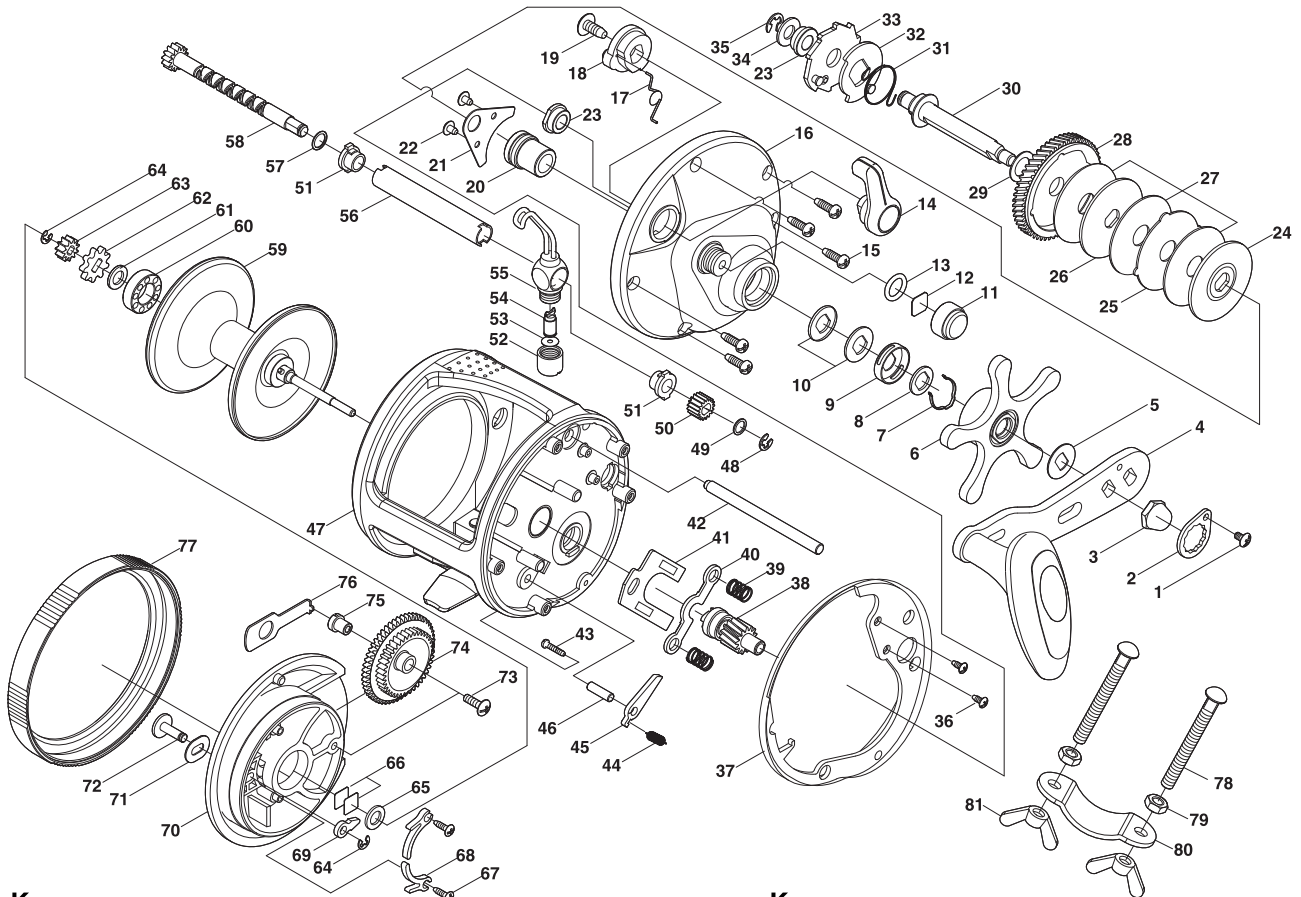

SALTWATER REEL

SEASPIRIT SP458R / SP558R

Please order by parts number, not key number
 Bitte, Best.-Nr. angeben (Nicht "key" -nr.)
 Veuillez indiquer le numero de la piece (Non "key" no.)

Key NO.

Parts No.

Parts name

59-64	2YT-312-01	SPOOL TOTAL ASSEMBLY
1	2E2-006-01	B26M-050 SCREW
2	2F6-043-01	ROTOR NUT HOLDING PLATE
3	2E3-027-01	HANDLE NUT
4	2YH-178-01	HANDLE TOTAL ASSEMBLY
5	2W2-044-01	KEY WASHER
6	2YD-046-02	STAR DRAG LEVER ASSY
7	2L3-025-01	CLICK LEAF SPRING
8	2W2-043-01	KEY WASHER
9	2F8-060-01	CLICK LEAF SPRING HOLDER
10	2L1-007-01	SPRING WASHER
11	2E3-048-01	CAST CONTROL NUT
12	2W5-029-01	CAST CONTROL SPACER
13	2E9-005-01	O RING
14	2S3-022-02	CLUTCH LEVER
15	2E1-009-01	A30-100 SCREW
16	2F5-295-07	RIGHT SIDE COVER
17	2Q3-099-01	CLUTCH SPRING
18	2A2-069-01	CLUTCH CAM
19	2E1-014-01	B40-100 SCREW
20	2C1-088-01	DRIVE SHAFT COLLAR
21	2F6-092-01	HOLDING PLATE
22	2E1-036-01	B26-040 SCREW
23	2Z2-017-01	BUSHING
24	2W2-054-01	KEY WASHER
25	2W3-030-01	EARED WASHER
26	2W2-053-01	KEY WASHER
27	2W1-192-01	090-340 WASHER
28	2G1-088-01	DRIVE GEAR
29	2W1-173-01	081-140 WASHER
30	2M3-079-01	DRIVE SHAFT
31	2Q3-081-01	ONE-WAY CLUTCH SPRING
32	2YF-082-01	ANTI-REVERSE RATCHET A
33	2YA-026-01	ANTI-REVERSE RATCHET B
34	2W1-169-01	061-120 WASHER
35	2E5-028-01	E4.0 RETAINER
36	2E1-020-02	B22-055 SCREW
37	2F6-090-02	BODY SPACER
38	2YG-019-01	PINION GEAR ASSEMBLY
39	2Q1-080-01	YOKE SPRING
40	2A2-068-01	PINION YOKE
41	2F6-091-01	CLUTCH PAWL
42	2P4-013-01	LEVEL WIND GUIDE
43	2E1-066-01	A20-100 SCREW
44	2Q2-009-01	CLICK PAWL SPRING
45	2A4-064-01	ANTI-REVERSE PAWL